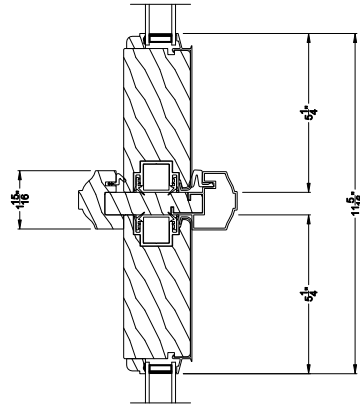

Weather Shield®

Premium Series™

Lift & Slide Doors

CROSS SECTION DETAILS

PREMIUM LIFT & SLIDE PATIO DOOR (8716)
Horizontal Section - Bi-parting stiles