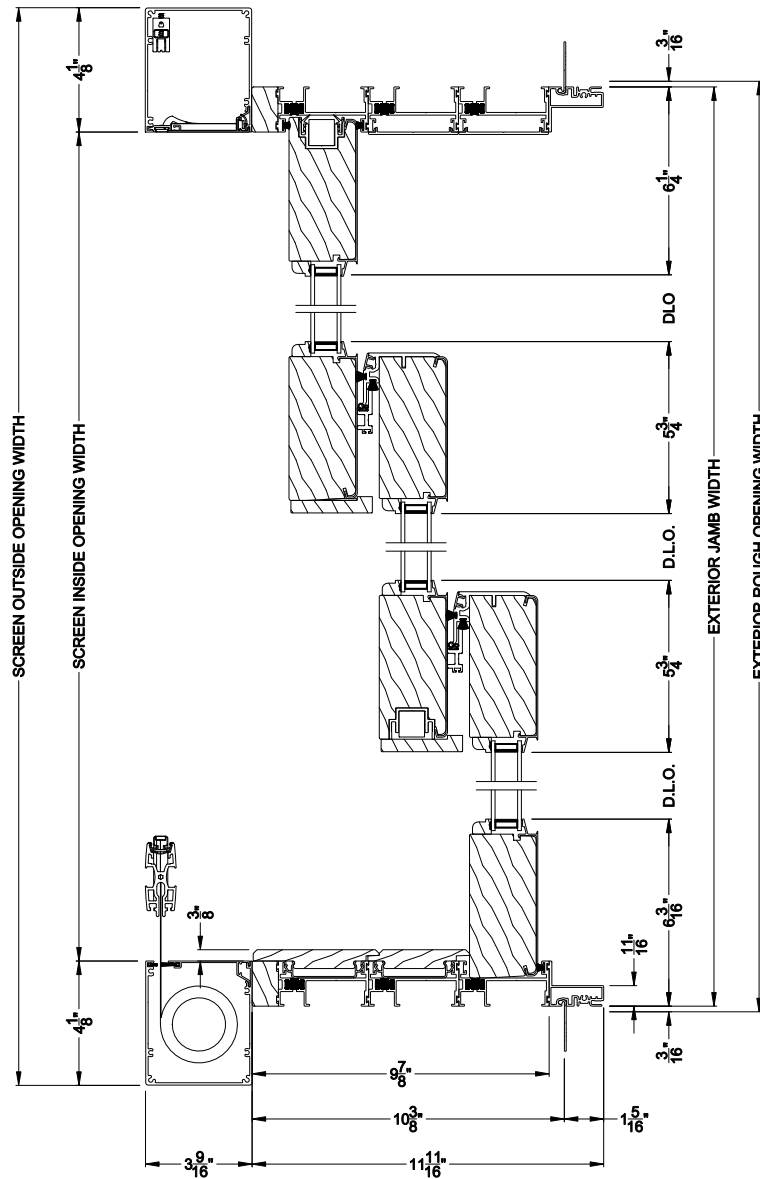

Weather Shield®

Premium Series™

Lift & Slide Doors

CROSS SECTION DETAILS

PREMIUM LIFT & SLIDE PATIO DOOR (8716)
 Vertical Section - Standard Sill - 3 or Bi-parting 6 Panel Door
 Shown with optional Center screen - flush mounted

PREMIUM LIFT & SLIDE PATIO DOOR (8716)
 Vertical Section - with Sill Riser - 3 or Bi-parting 6 Panel Door
 Shown with optional Center screen - flush mounted

PREMIUM LIFT & SLIDE PATIO DOOR (8716)
 Vertical Section - Standard Sill - 3 or Bi-parting 6 Panel Door
 Shown with optional Center screen - flush mounted

PREMIUM LIFT & SLIDE PATIO DOOR (8716)
 Vertical Section - with Sill Riser - 3 or Bi-parting 6 Panel Door
 Shown with optional Center screen - flush mounted

Note: All dimensions are approximate. Weather Shield reserves the right to change specifications without notice.

Note: All dimensions are approximate. Weather Shield reserves the right to change specifications without notice.