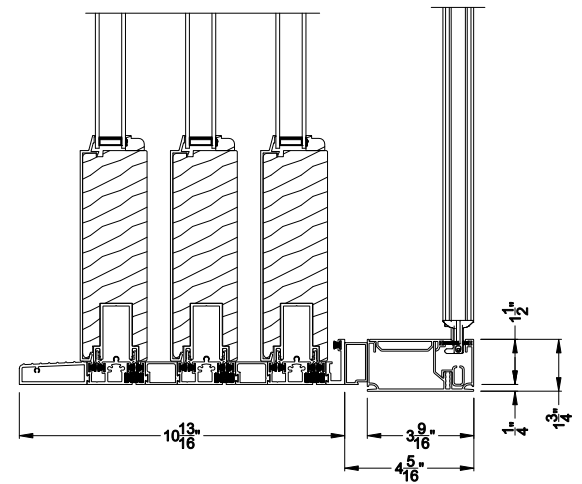

Weather Shield®

Premium Series™

Lift & Slide Doors

CROSS SECTION DETAILS

PREMIUM LIFT & SLIDE PATIO DOOR (8716)
 Vertical Section - Standard Sill - 3 or Bi-parting 6 Panel Door
 Shown with optional Center screen - flush mounted

PREMIUM LIFT & SLIDE PATIO DOOR (8716)
 Vertical Section - with Sill Riser - 3 or Bi-parting 6 Panel Door
 Shown with optional Center screen - flush mounted

Note: All dimensions are approximate. Weather Shield reserves the right to change specifications without notice.