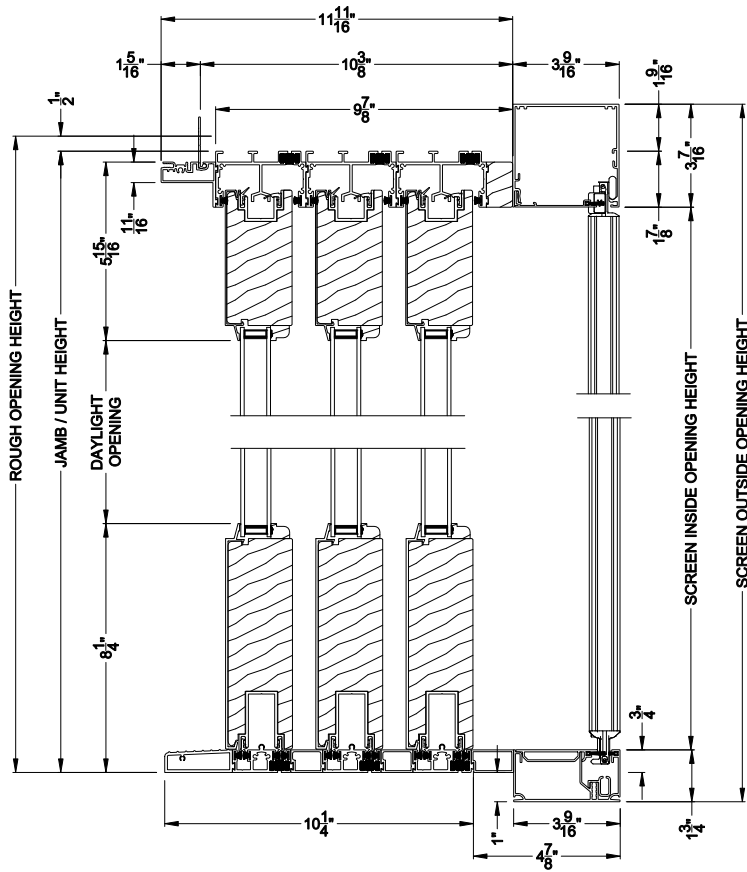

Weather Shield®

Premium Series™

Lift & Slide Doors

CROSS SECTION DETAILS

PREMIUM LIFT & SLIDE PATIO DOOR (8716)
 Vertical Section - Standard Sill - 3 or Bi-parting 6 Panel Door
 Shown with optional Center screen - flush mounted

PREMIUM LIFT & SLIDE PATIO DOOR (8716)
 Vertical Section - with Sill Riser - 3 or Bi-parting 6 Panel Door
 Shown with optional Center screen - flush mounted

PREMIUM LIFT & SLIDE PATIO DOOR (8716)
 Vertical Section - Standard Sill - 3 or Bi-parting 6 Panel Door
 Shown with optional Center screen - flush mounted

PREMIUM LIFT & SLIDE PATIO DOOR (8716)
 Vertical Section - with Sill Riser - 3 or Bi-parting 6 Panel Door
 Shown with optional Center screen - flush mounted

Note: All dimensions are approximate. Weather Shield reserves the right to change specifications without notice.

Note: All dimensions are approximate. Weather Shield reserves the right to change specifications without notice.