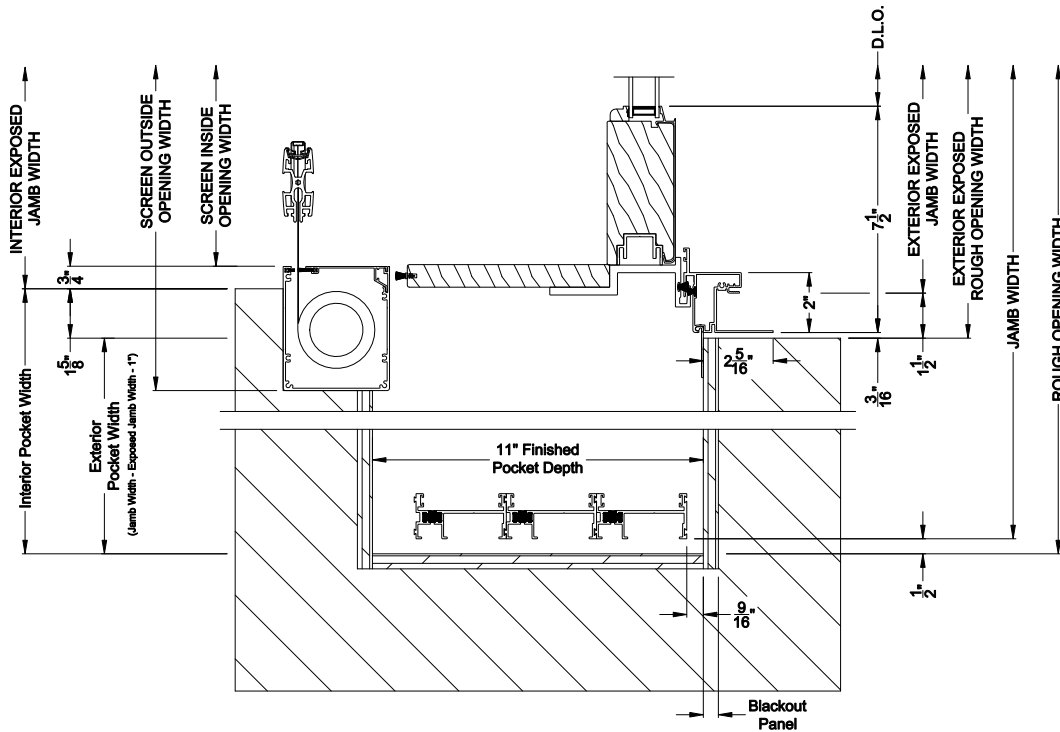

PREMIUM LIFT & SLIDE PATIO DOOR (8716)

Horizontal Section - 3 Panel Door
Shown with optional Center screen

Note: All dimensions are approximate. Weather Shield reserves the right to change specifications without notice.

Weather Shield®

Premium Series™

Lift & Slide Doors

CROSS SECTION DETAILS

PREMIUM LIFT & SLIDE PATIO DOOR (8716)
Horizontal Section - Bi-parting stiles

PREMIUM LIFT & SLIDE PATIO DOOR (8716)

Horizontal Pocket Section - 3 or Bi-parting 6 Panel Door
Shown with optional Center screen

Note: All dimensions are approximate. Weather Shield reserves the right to change specifications without notice.