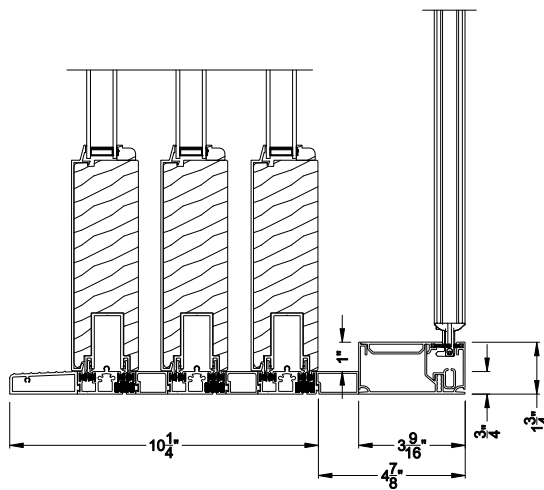

PREMIUM LIFT & SLIDE PATIO DOOR (8716)
Vertical Section - Standard Sill - 3 or Bi-parting 6 Panel Door
Shown with optional Center screen - flush mounted