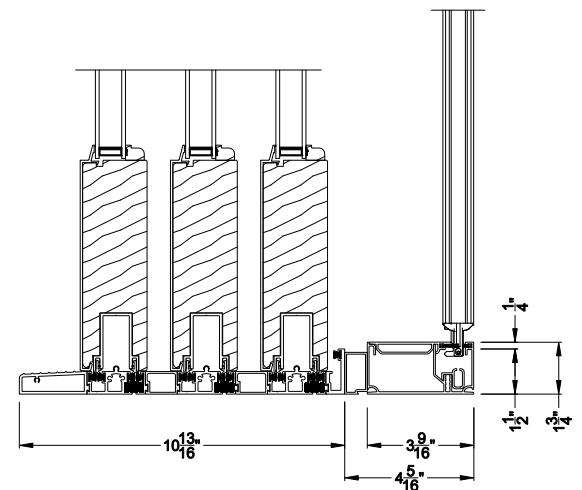

Weather Shield®

Premium Series™

Lift & Slide Doors

CROSS SECTION DETAILS

PREMIUM LIFT & SLIDE PATIO DOOR (8716)
 Vertical Section - Standard Sill - 3 or Bi-parting 6 Panel Door
 Shown with optional Center screen - flush mounted

PREMIUM LIFT & SLIDE PATIO DOOR (8716)
 Vertical Section - with Sill Riser - 3 or Bi-parting 6 Panel Door
 Shown with optional Center screen - flush mounted

PREMIUM LIFT & SLIDE PATIO DOOR (8716)
 Vertical Section - Standard Sill - 3 or Bi-parting 6 Panel Door
 Shown with optional Center screen - flush mounted

PREMIUM LIFT & SLIDE PATIO DOOR (8716)
 Vertical Section - with Sill Riser - 3 or Bi-parting 6 Panel Door
 Shown with optional Center screen - flush mounted

Note: All dimensions are approximate. Weather Shield reserves the right to change specifications without notice.