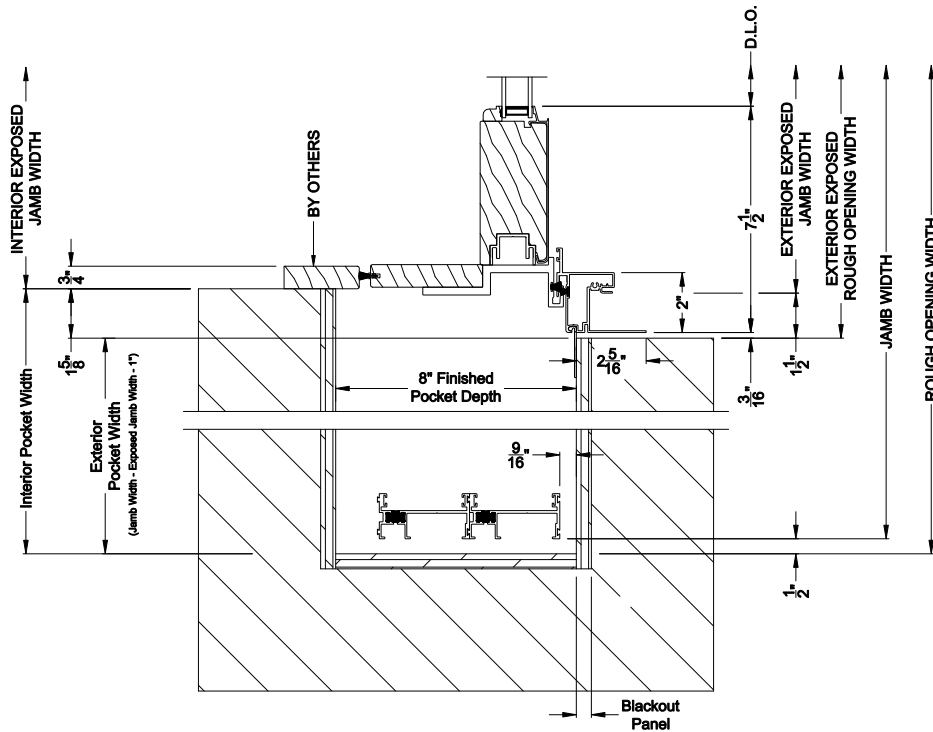

Weather Shield®

Premium Series™

Lift & Slide Doors

CROSS SECTION DETAILS

PREMIUM LIFT & SLIDE PATIO DOOR (8716)
Vertical Section - Standard Sill - 2 or Bi-parting 4 Panel Door

PREMIUM LIFT & SLIDE PATIO DOOR (8716)
Vertical Section - with Sill Riser - 2 or Bi-parting 4 Panel Door

PREMIUM LIFT & SLIDE PATIO DOOR (8716)
Vertical Section - With sill pan

Note: All dimensions are approximate. Weather Shield reserves the right to change specifications without notice.

PREMIUM LIFT & SLIDE PATIO DOOR (8716)
Horizontal Section - 2 Panel Door

Note: All dimensions are approximate. Weather Shield reserves the right to change specifications without notice.

PREMIUM LIFT & SLIDE PATIO DOOR (8716)
Horizontal Section - Bi-parting stiles

PREMIUM LIFT & SLIDE PATIO DOOR (8716)
Horizontal Pocket Section - 2 or Bi-parting 4 Panel Door

Note: All dimensions are approximate. Weather Shield reserves the right to change specifications without notice.