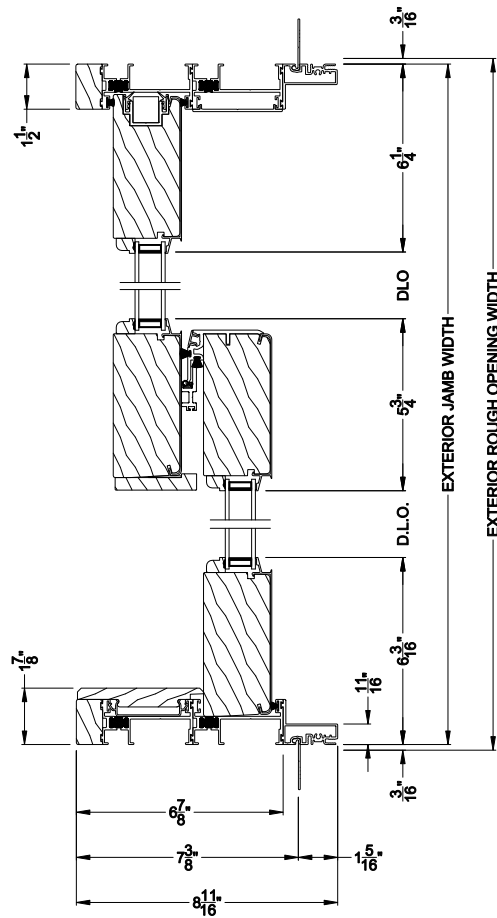

Weather Shield®

Premium Series™

Lift & Slide Doors

CROSS SECTION DETAILS

PREMIUM LIFT & SLIDE PATIO DOOR (8716)
Vertical Section - Standard Sill - 2 or Bi-parting 4 Panel Door

PREMIUM LIFT & SLIDE PATIO DOOR (8716)
Vertical Section - with Sill Riser - 2 or Bi-parting 4 Panel Door

PREMIUM LIFT & SLIDE PATIO DOOR (8716)
Vertical Section - With sill pan

Note: All dimensions are approximate. Weather Shield reserves the right to change specifications without notice.

PREMIUM LIFT & SLIDE PATIO DOOR (8716)
Horizontal Section - 2 Panel Door

Note: All dimensions are approximate. Weather Shield reserves the right to change specifications without notice.

PREMIUM LIFT & SLIDE PATIO DOOR (8716)
Horizontal Section - Bi-parting stiles

PREMIUM LIFT & SLIDE PATIO DOOR (8716)
Horizontal Pocket Section - 2 or Bi-parting 4 Panel Door

Note: All dimensions are approximate. Weather Shield reserves the right to change specifications without notice.