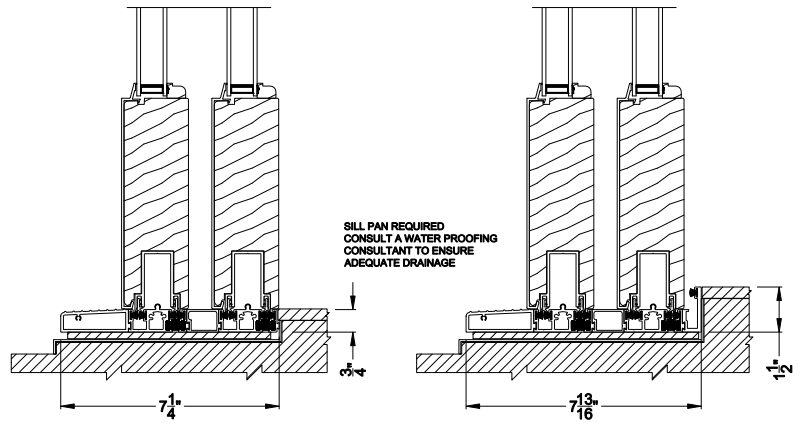

Weather Shield®

Premium Series™

Lift & Slide Doors

CROSS SECTION DETAILS

PREMIUM LIFT & SLIDE PATIO DOOR (8716)
Vertical Section - Standard Sill - 2 or Bi-parting 4 Panel Door

PREMIUM LIFT & SLIDE PATIO DOOR (8716)
Vertical Section - with Sill Riser - 2 or Bi-parting 4 Panel Door

PREMIUM LIFT & SLIDE PATIO DOOR (8716)
Vertical Section - With sill pan

Note: All dimensions are approximate. Weather Shield reserves the right to change specifications without notice.

PREMIUM LIFT & SLIDE PATIO DOOR (8716)
Horizontal Section - 2 Panel Door

Note: All dimensions are approximate. Weather Shield reserves the right to change specifications without notice.

PREMIUM LIFT & SLIDE PATIO DOOR (8716)
Horizontal Section - Bi-parting stiles

PREMIUM LIFT & SLIDE PATIO DOOR (8716)
Horizontal Pocket Section - 2 or Bi-parting 4 Panel Door

Note: All dimensions are approximate. Weather Shield reserves the right to change specifications without notice.