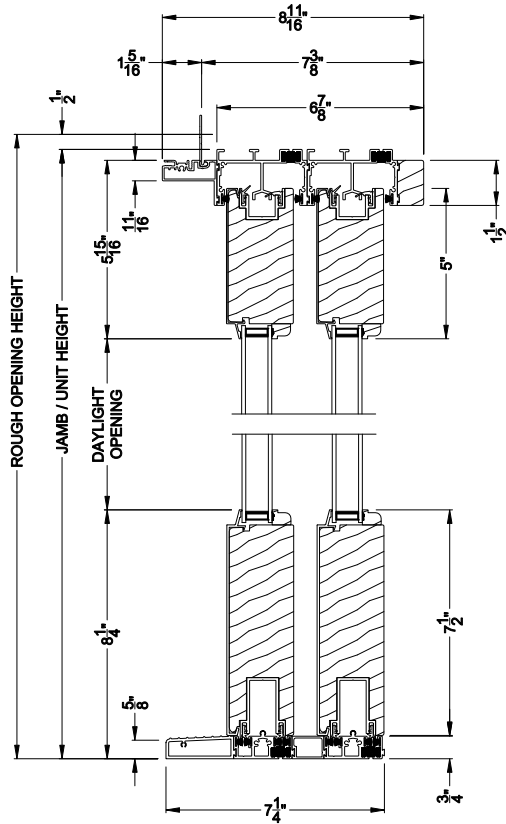

Weather Shield®

Premium Series™

Lift & Slide Doors

CROSS SECTION DETAILS

PREMIUM LIFT & SLIDE PATIO DOOR (8716)
Vertical Section - Standard Sill - 2 or Bi-parting 4 Panel Door

PREMIUM LIFT & SLIDE PATIO DOOR (8716)
Vertical Section - with Sill Riser - 2 or Bi-parting 4 Panel Door

PREMIUM LIFT & SLIDE PATIO DOOR (8716)
Vertical Section - With sill pan

Note: All dimensions are approximate. Weather Shield reserves the right to change specifications without notice.

PREMIUM LIFT & SLIDE PATIO DOOR (8716)
Horizontal Section - 2 Panel Door

Note: All dimensions are approximate. Weather Shield reserves the right to change specifications without notice.

PREMIUM LIFT & SLIDE PATIO DOOR (8716)
Horizontal Section - Bi-parting stiles

PREMIUM LIFT & SLIDE PATIO DOOR (8716)
Horizontal Pocket Section - 2 or Bi-parting 4 Panel Door

Note: All dimensions are approximate. Weather Shield reserves the right to change specifications without notice.