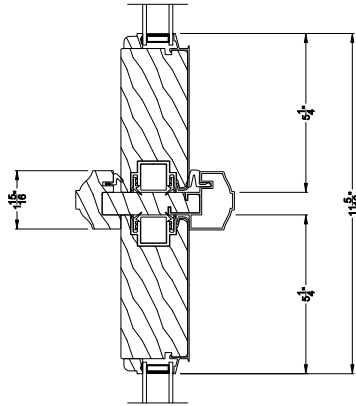

Weather Shield®

Premium Series™

Lift & Slide Doors

CROSS SECTION DETAILS

PREMIUM LIFT & SLIDE PATIO DOOR (8716)
Vertical Section - Standard Sill - 2 or Bi-parting 4 Panel Door

PREMIUM LIFT & SLIDE PATIO DOOR (8716)
Vertical Section - with Sill Riser - 2 or Bi-parting 4 Panel Door

PREMIUM LIFT & SLIDE PATIO DOOR (8716)
Vertical Section - With sill pan

Note: All dimensions are approximate. Weather Shield reserves the right to change specifications without notice.

PREMIUM LIFT & SLIDE PATIO DOOR (8716)
Horizontal Section - 2 Panel Door

Note: All dimensions are approximate. Weather Shield reserves the right to change specifications without notice.

PREMIUM LIFT & SLIDE PATIO DOOR (8716)
Horizontal Section - Bi-parting stiles

PREMIUM LIFT & SLIDE PATIO DOOR (8716)
Horizontal Pocket Section - 2 or Bi-parting 4 Panel Door

Note: All dimensions are approximate. Weather Shield reserves the right to change specifications without notice.