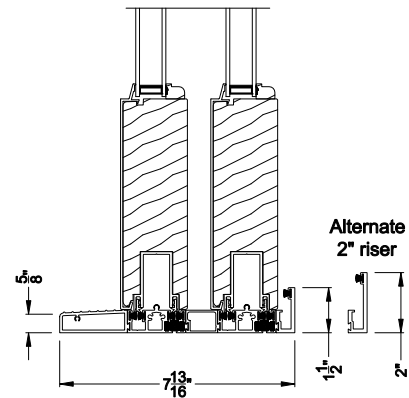

Weather Shield®

Premium Series™

Lift & Slide Doors

CROSS SECTION DETAILS

PREMIUM LIFT & SLIDE PATIO DOOR (8716)
Vertical Section - Standard Sill - 2 or Bi-parting 4 Panel Door

PREMIUM LIFT & SLIDE PATIO DOOR (8716)
Vertical Section - with Sill Riser - 2 or Bi-parting 4 Panel Door

PREMIUM LIFT & SLIDE PATIO DOOR (8716)
Vertical Section - With sill pan

Note: All dimensions are approximate. Weather Shield reserves the right to change specifications without notice.

PREMIUM LIFT & SLIDE PATIO DOOR (8716)
Horizontal Section - 2 Panel Door

Note: All dimensions are approximate. Weather Shield reserves the right to change specifications without notice.

PREMIUM LIFT & SLIDE PATIO DOOR (8716)
Horizontal Section - Bi-parting stiles

PREMIUM LIFT & SLIDE PATIO DOOR (8716)
Horizontal Pocket Section - 2 or Bi-parting 4 Panel Door

Note: All dimensions are approximate. Weather Shield reserves the right to change specifications without notice.