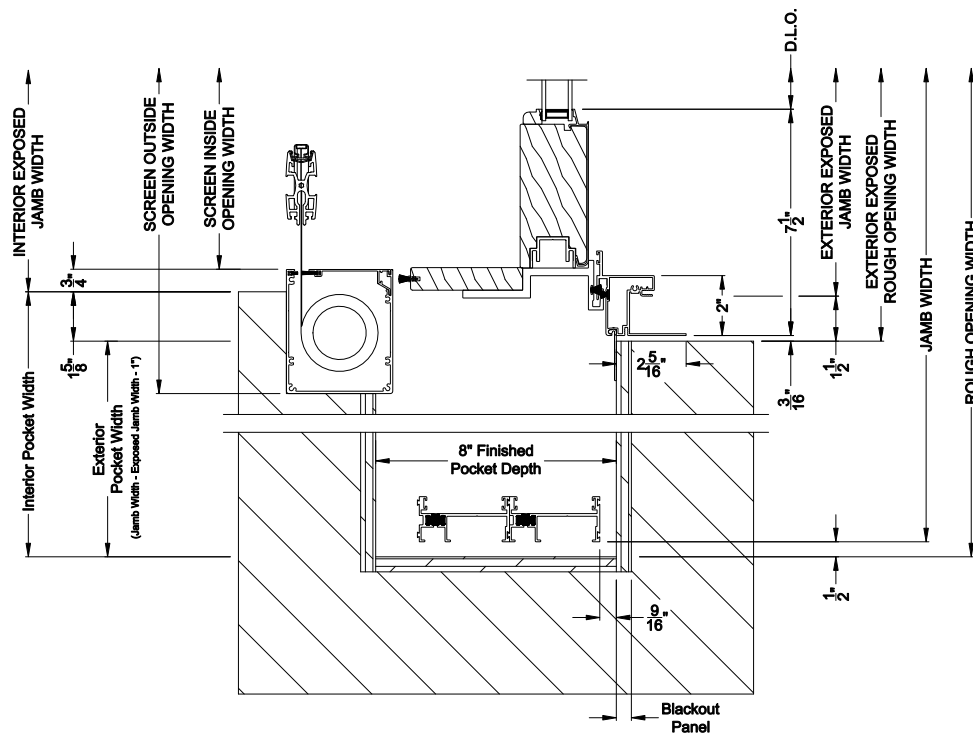

PREMIUM LIFT & SLIDE PATIO DOOR (8716)

Horizontal Pocket Section - 2 or Bi-parting 4 Panel Door
Shown with optional Center screen

Note: All dimensions are approximate. Weather Shield reserves the right to change specifications without notice.