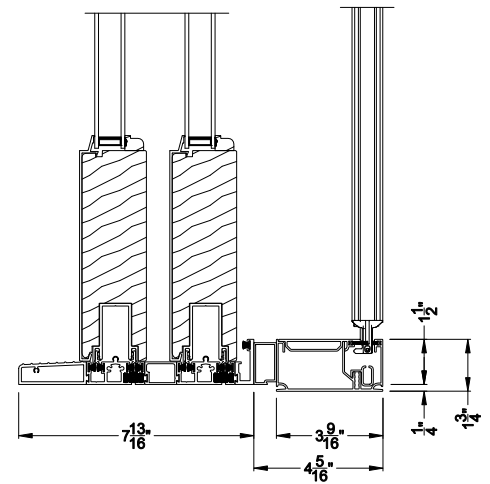

Weather Shield®

Premium Series™

Lift & Slide Doors

CROSS SECTION DETAILS

PREMIUM LIFT & SLIDE PATIO DOOR (8716)
 Vertical Section - Standard Sill - 2 or Bi-parting 4 Panel Door
 Shown with optional Center screen - flush mounted

PREMIUM LIFT & SLIDE PATIO DOOR (8716)
 Vertical Section - with Sill Riser - 2 or Bi-parting 4 Panel Door
 Shown with optional Center screen - flush mounted

PREMIUM LIFT & SLIDE PATIO DOOR (8716)
 Vertical Section - Standard Sill - 2 or Bi-parting 4 Panel Door
 Shown with optional Center screen - flush mounted

PREMIUM LIFT & SLIDE PATIO DOOR (8716)
 Vertical Section - with Sill Riser - 2 or Bi-parting 4 Panel Door
 Shown with optional Center screen - flush mounted

Note: All dimensions are approximate. Weather Shield reserves the right to change specifications without notice.