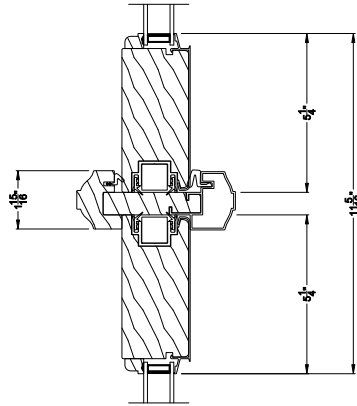

Weather Shield®

Premium Series™

Lift & Slide Doors

CROSS SECTION DETAILS

PREMIUM LIFT & SLIDE PATIO DOOR (8716)
 Vertical Section - Standard Sill - 2 or Bi-parting 4 Panel Door
 Shown with optional Center screen - flush mounted

PREMIUM LIFT & SLIDE PATIO DOOR (8716)
 Vertical Section - with Sill Riser - 2 or Bi-parting 4 Panel Door
 Shown with optional Center screen - flush mounted

PREMIUM LIFT & SLIDE PATIO DOOR (8716)
 Vertical Section - Standard Sill - 2 or Bi-parting 4 Panel Door
 Shown with optional Center screen - flush mounted

PREMIUM LIFT & SLIDE PATIO DOOR (8716)
 Vertical Section - with Sill Riser - 2 or Bi-parting 4 Panel Door
 Shown with optional Center screen - flush mounted

Note: All dimensions are approximate. Weather Shield reserves the right to change specifications without notice.