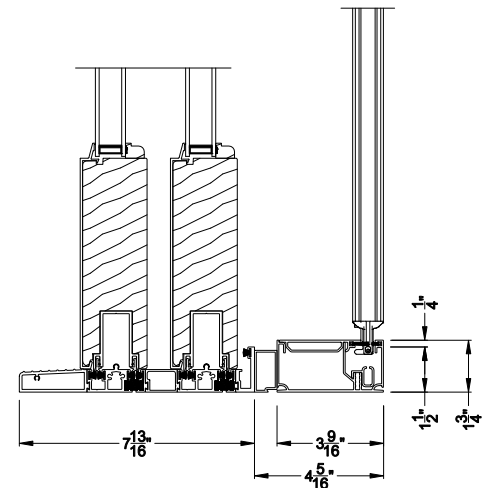

Weather Shield®

Premium Series™

Lift & Slide Doors

CROSS SECTION DETAILS

PREMIUM LIFT & SLIDE PATIO DOOR (8716)
 Vertical Section - Standard Sill - 2 or Bi-parting 4 Panel Door
 Shown with optional Center screen - flush mounted

PREMIUM LIFT & SLIDE PATIO DOOR (8716)
 Vertical Section - with Sill Riser - 2 or Bi-parting 4 Panel Door
 Shown with optional Center screen - flush mounted

PREMIUM LIFT & SLIDE PATIO DOOR (8716)
 Vertical Section - Standard Sill - 2 or Bi-parting 4 Panel Door
 Shown with optional Center screen - flush mounted

PREMIUM LIFT & SLIDE PATIO DOOR (8716)
 Vertical Section - with Sill Riser - 2 or Bi-parting 4 Panel Door
 Shown with optional Center screen - flush mounted

Note: All dimensions are approximate. Weather Shield reserves the right to change specifications without notice.