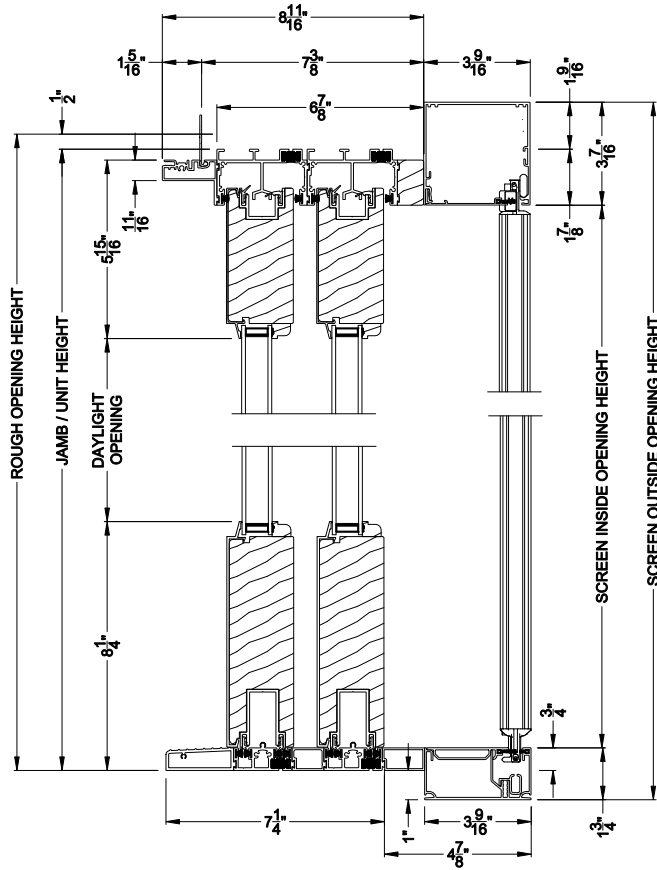

Weather Shield®

Premium Series™

Lift & Slide Doors

CROSS SECTION DETAILS

PREMIUM LIFT & SLIDE PATIO DOOR (8716)
 Vertical Section - Standard Sill - 2 or Bi-parting 4 Panel Door
 Shown with optional Center screen - flush mounted

PREMIUM LIFT & SLIDE PATIO DOOR (8716)
 Vertical Section - with Sill Riser - 2 or Bi-parting 4 Panel Door
 Shown with optional Center screen - flush mounted

PREMIUM LIFT & SLIDE PATIO DOOR (8716)
 Vertical Section - Standard Sill - 2 or Bi-parting 4 Panel Door
 Shown with optional Center screen - flush mounted

PREMIUM LIFT & SLIDE PATIO DOOR (8716)
 Vertical Section - with Sill Riser - 2 or Bi-parting 4 Panel Door
 Shown with optional Center screen - flush mounted

Note: All dimensions are approximate. Weather Shield reserves the right to change specifications without notice.

Note: All dimensions are approximate. Weather Shield reserves the right to change specifications without notice.