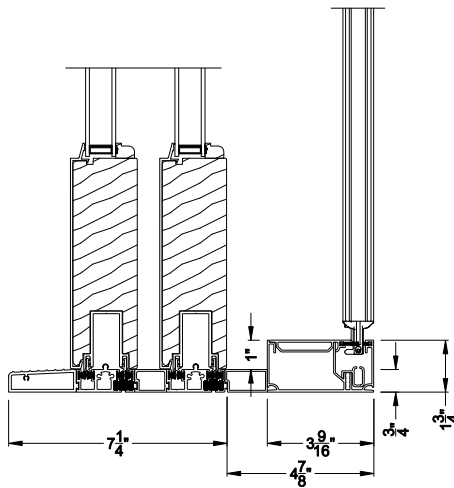

Weather Shield®

Premium Series™

Lift & Slide Doors

CROSS SECTION DETAILS

PREMIUM LIFT & SLIDE PATIO DOOR (8716)
 Vertical Section - Standard Sill - 2 or Bi-parting 4 Panel Door
 Shown with optional Center screen - flush mounted

PREMIUM LIFT & SLIDE PATIO DOOR (8716)
 Vertical Section - with Sill Riser - 2 or Bi-parting 4 Panel Door
 Shown with optional Center screen - flush mounted

PREMIUM LIFT & SLIDE PATIO DOOR (8716)
 Vertical Section - Standard Sill - 2 or Bi-parting 4 Panel Door
 Shown with optional Center screen - flush mounted

PREMIUM LIFT & SLIDE PATIO DOOR (8716)
 Vertical Section - with Sill Riser - 2 or Bi-parting 4 Panel Door
 Shown with optional Center screen - flush mounted

Note: All dimensions are approximate. Weather Shield reserves the right to change specifications without notice.

Note: All dimensions are approximate. Weather Shield reserves the right to change specifications without notice.