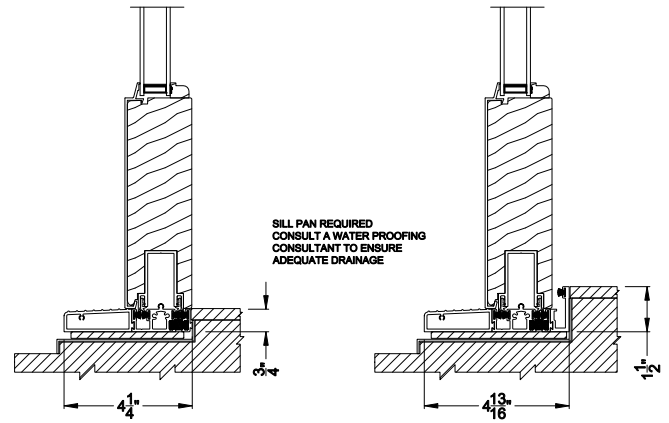

Weather Shield®

Premium Series™

Lift & Slide Doors

CROSS SECTION DETAILS

PREMIUM LIFT & SLIDE PATIO DOOR (8716)
Vertical Section - Standard Sill - 1 or Bi-parting 2 Panel Door

PREMIUM LIFT & SLIDE PATIO DOOR (8716)
Vertical Section - with Sill Riser - 1 or Bi-parting 2 Panel Door

PREMIUM LIFT & SLIDE PATIO DOOR (8716)
Vertical Section - With sill pan

Note: All dimensions are approximate. Weather Shield reserves the right to change specifications without notice.

PREMIUM LIFT & SLIDE PATIO DOOR (8716)
Horizontal Section - Bi-parting stiles

PREMIUM LIFT & SLIDE PATIO DOOR (8716)
Horizontal Pocket Section - 1 or Bi-parting 2 Panel Door

Note: All dimensions are approximate. Weather Shield reserves the right to change specifications without notice.