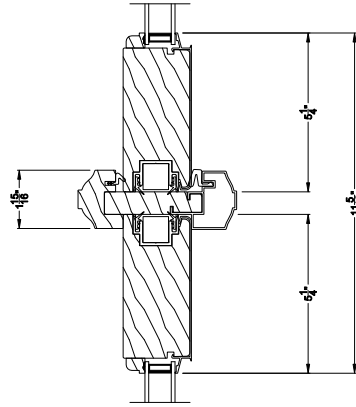

Weather Shield®

Premium Series™

Lift & Slide Doors

CROSS SECTION DETAILS

PREMIUM LIFT & SLIDE PATIO DOOR (8716)
Vertical Section - Standard Sill - 1 or Bi-parting 2 Panel Door

PREMIUM LIFT & SLIDE PATIO DOOR (8716)
Vertical Section - with Sill Riser - 1 or Bi-parting 2 Panel Door

PREMIUM LIFT & SLIDE PATIO DOOR (8716)
Vertical Section - With sill pan

Note: All dimensions are approximate. Weather Shield reserves the right to change specifications without notice.

PREMIUM LIFT & SLIDE PATIO DOOR (8716)
Horizontal Section - Bi-parting stiles

PREMIUM LIFT & SLIDE PATIO DOOR (8716)
Horizontal Pocket Section - 1 or Bi-parting 2 Panel Door

Note: All dimensions are approximate. Weather Shield reserves the right to change specifications without notice.