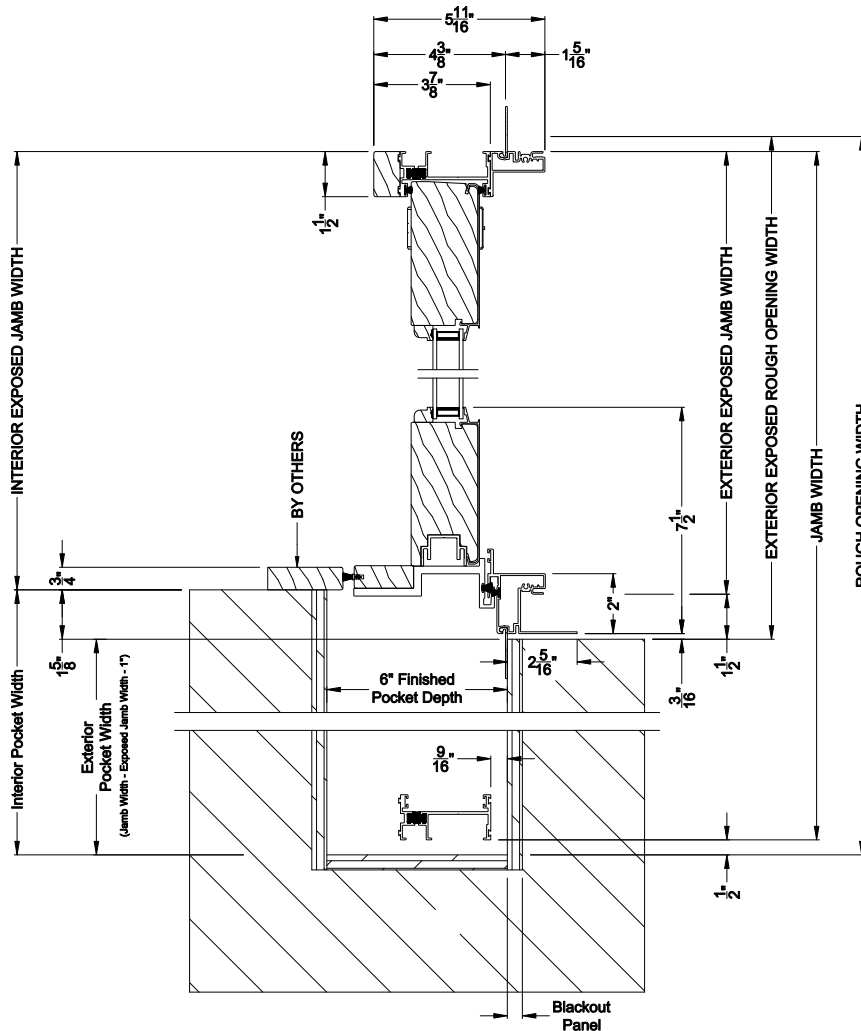

Weather Shield®

Premium Series™

Lift & Slide Doors

CROSS SECTION DETAILS

PREMIUM LIFT & SLIDE PATIO DOOR (8716)
Vertical Section - Standard Sill - 1 or Bi-parting 2 Panel Door

PREMIUM LIFT & SLIDE PATIO DOOR (8716)
Vertical Section - with Sill Riser - 1 or Bi-parting 2 Panel Door

PREMIUM LIFT & SLIDE PATIO DOOR (8716)
Vertical Section - With sill pan

Note: All dimensions are approximate. Weather Shield reserves the right to change specifications without notice.

PREMIUM LIFT & SLIDE PATIO DOOR (8716)
Horizontal Section - Bi-parting stiles

PREMIUM LIFT & SLIDE PATIO DOOR (8716)
Horizontal Pocket Section - 1 or Bi-parting 2 Panel Door

Note: All dimensions are approximate. Weather Shield reserves the right to change specifications without notice.