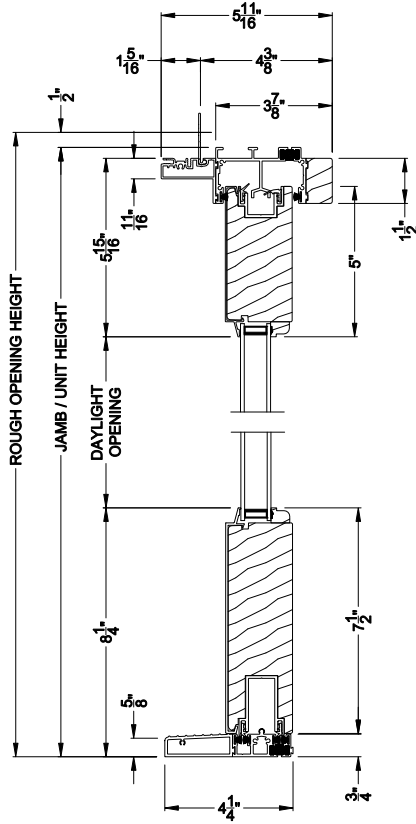

Weather Shield®

Premium Series™

Lift & Slide Doors

CROSS SECTION DETAILS

PREMIUM LIFT & SLIDE PATIO DOOR (8716)
Vertical Section - Standard Sill - 1 or Bi-parting 2 Panel Door

PREMIUM LIFT & SLIDE PATIO DOOR (8716)
Vertical Section - with Sill Riser - 1 or Bi-parting 2 Panel Door

PREMIUM LIFT & SLIDE PATIO DOOR (8716)
Vertical Section - With sill pan

Note: All dimensions are approximate. Weather Shield reserves the right to change specifications without notice.

PREMIUM LIFT & SLIDE PATIO DOOR (8716)
Horizontal Section - Bi-parting stiles

PREMIUM LIFT & SLIDE PATIO DOOR (8716)
Horizontal Pocket Section - 1 or Bi-parting 2 Panel Door

Note: All dimensions are approximate. Weather Shield reserves the right to change specifications without notice.