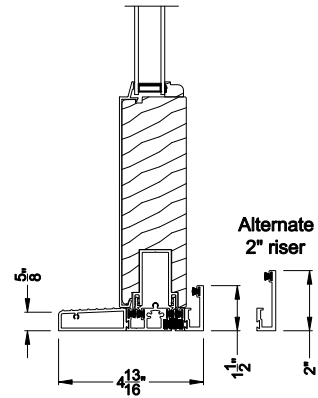

Weather Shield®

Premium Series™

Lift & Slide Doors

CROSS SECTION DETAILS

PREMIUM LIFT & SLIDE PATIO DOOR (8716)
Vertical Section - Standard Sill - 1 or Bi-parting 2 Panel Door

PREMIUM LIFT & SLIDE PATIO DOOR (8716)
Vertical Section - with Sill Riser - 1 or Bi-parting 2 Panel Door

PREMIUM LIFT & SLIDE PATIO DOOR (8716)
Vertical Section - With sill pan

Note: All dimensions are approximate. Weather Shield reserves the right to change specifications without notice.

PREMIUM LIFT & SLIDE PATIO DOOR (8716)
Horizontal Section - Bi-parting stiles

PREMIUM LIFT & SLIDE PATIO DOOR (8716)
Horizontal Pocket Section - 1 or Bi-parting 2 Panel Door

Note: All dimensions are approximate. Weather Shield reserves the right to change specifications without notice.