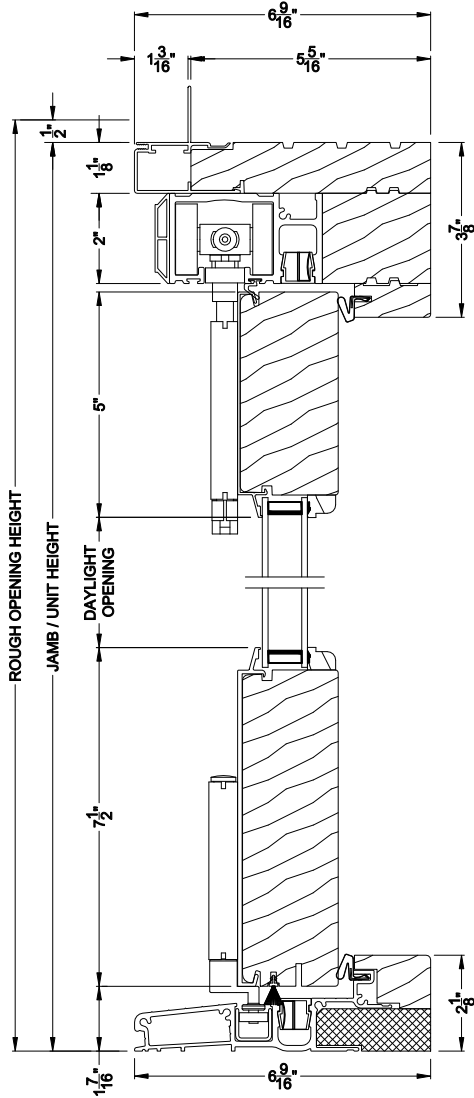

Weather Shield®

Premium Series™

Bi-Fold Windows

CROSS SECTION DETAILS

PREMIUM BI-FOLD WINDOW (8622)
Vertical Section - Standard Sill

PREMIUM BI-FOLD WINDOW (8622)
Vertical Section - ADA Sill

PREMIUM BI-FOLD WINDOW (8622)
Vertical Section - U-channel Sill

Note: All dimensions are approximate. Weather Shield reserves the right to change specifications without notice.

Weather Shield®

Premium Series™

Bi-Fold Windows

CROSS SECTION DETAILS

PREMIUM BI-FOLD WINDOW (8622)
Horizontal Section

Note: All dimensions are approximate. Weather Shield reserves the right to change specifications without notice.