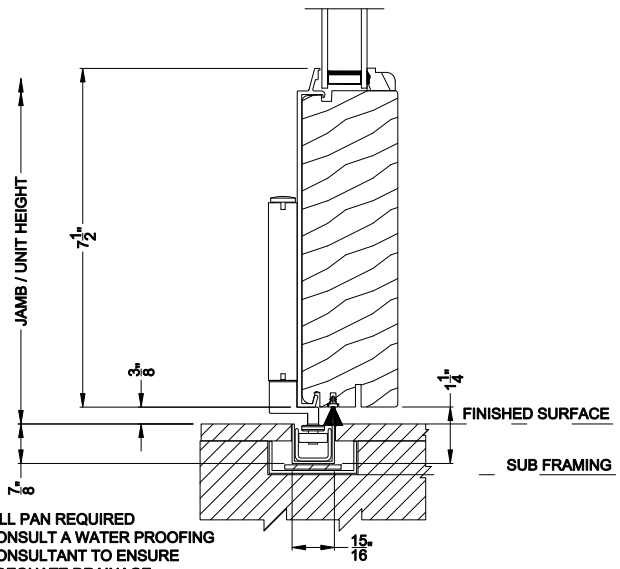

Weather Shield®

Premium Series™

Bi-Fold Windows

CROSS SECTION DETAILS

PREMIUM BI-FOLD WINDOW (8622)
Vertical Section - Standard Sill

PREMIUM BI-FOLD WINDOW (8622)
Vertical Section - ADA Sill

PREMIUM BI-FOLD WINDOW (8622)
Vertical Section - U-channel Sill

Note: All dimensions are approximate. Weather Shield reserves the right to change specifications without notice.

Weather Shield®

Premium Series™

Bi-Fold Windows

CROSS SECTION DETAILS

PREMIUM BI-FOLD WINDOW (8622)
Horizontal Section

Note: All dimensions are approximate. Weather Shield reserves the right to change specifications without notice.