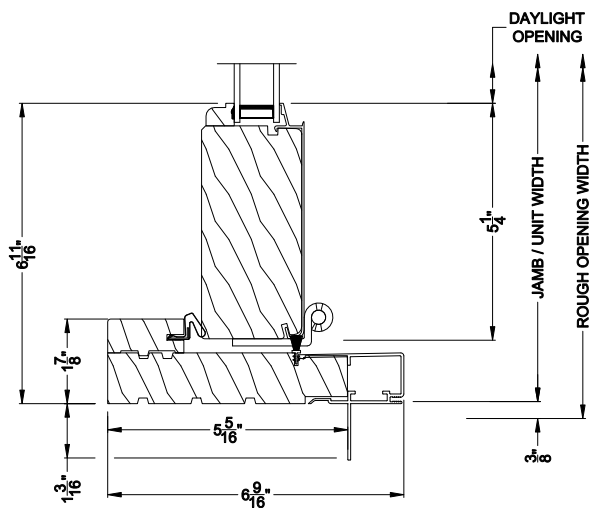

Note: All dimensions are approximate. Weather Shield reserves the right to change specifications without notice.

Weather Shield®

Premium Series™

Bi-Fold Windows

CROSS SECTION DETAILS

PREMIUM BI-FOLD WINDOW (8622)
Horizontal Section

Note: All dimensions are approximate. Weather Shield reserves the right to change specifications without notice.