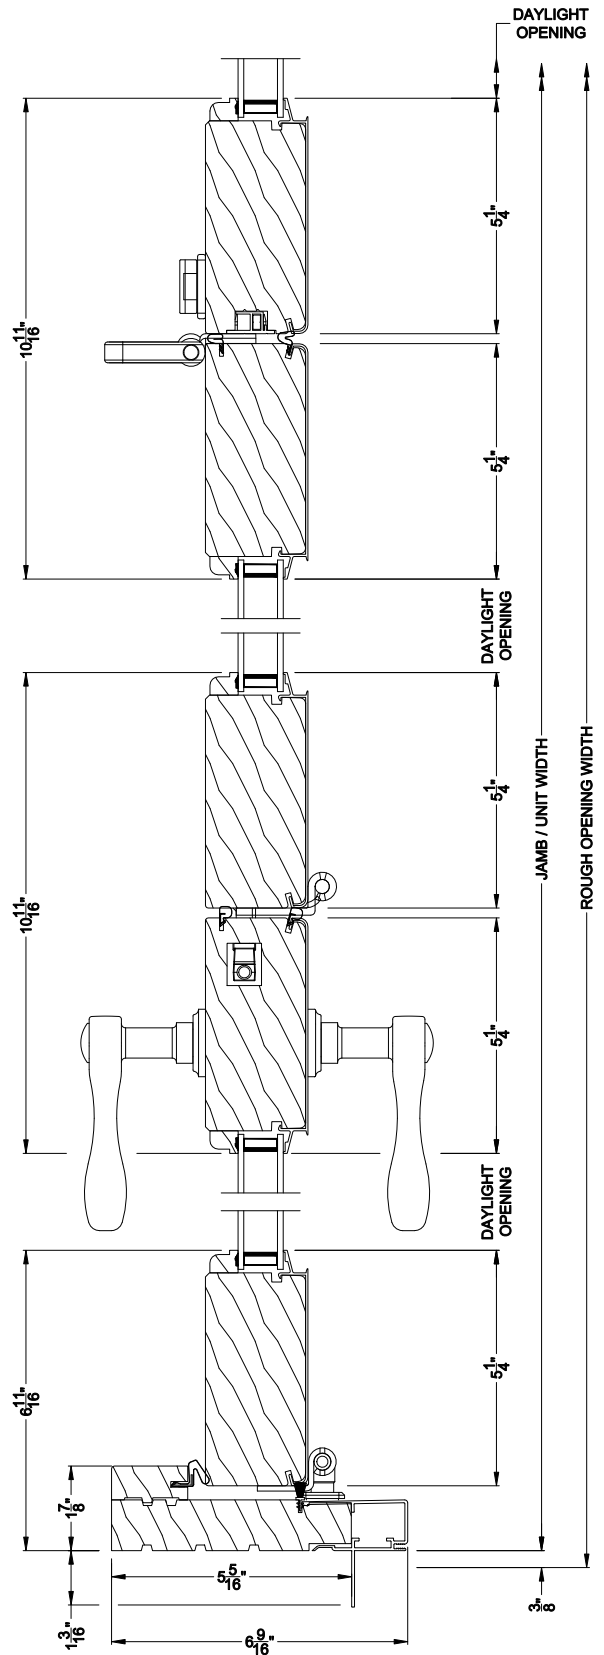

Weather Shield®

Premium Series™

Bi-Fold Windows

CROSS SECTION DETAILS

PREMIUM BI-FOLD WINDOW (8622)
Vertical Section - Standard Sill

PREMIUM BI-FOLD WINDOW (8622)
Vertical Section - ADA Sill

PREMIUM BI-FOLD WINDOW (8622)
Vertical Section - U-channel Sill

Note: All dimensions are approximate. Weather Shield reserves the right to change specifications without notice.

Weather Shield®

Premium Series™

Bi-Fold Windows

CROSS SECTION DETAILS

PREMIUM BI-FOLD WINDOW (8622)
Horizontal Section

Note: All dimensions are approximate. Weather Shield reserves the right to change specifications without notice.