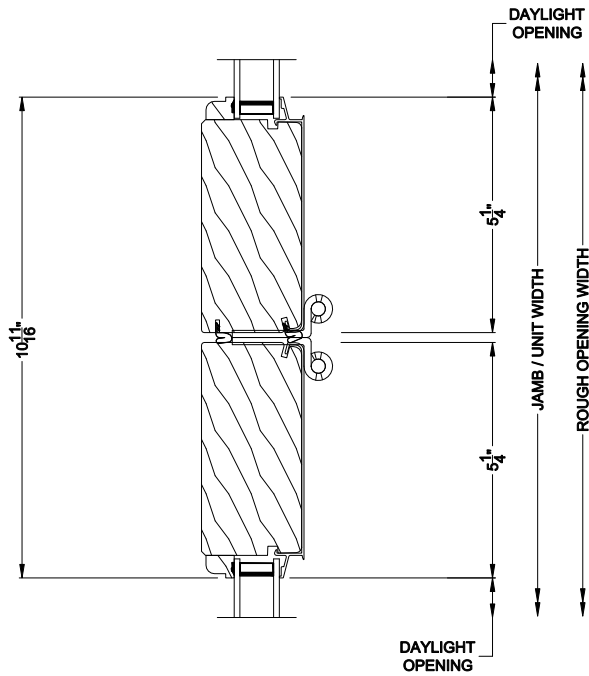

Weather Shield®

Premium Series™

Bi-Fold Windows

CROSS SECTION DETAILS

PREMIUM BI-FOLD WINDOW (8622)
Vertical Section - Standard Sill

PREMIUM BI-FOLD WINDOW (8622)
Vertical Section - ADA Sill

PREMIUM BI-FOLD WINDOW (8622)
Vertical Section - U-channel Sill

Note: All dimensions are approximate. Weather Shield reserves the right to change specifications without notice.

Weather Shield®

Premium Series™

Bi-Fold Windows

CROSS SECTION DETAILS

PREMIUM BI-FOLD WINDOW (8622)
Horizontal Section

Note: All dimensions are approximate. Weather Shield reserves the right to change specifications without notice.