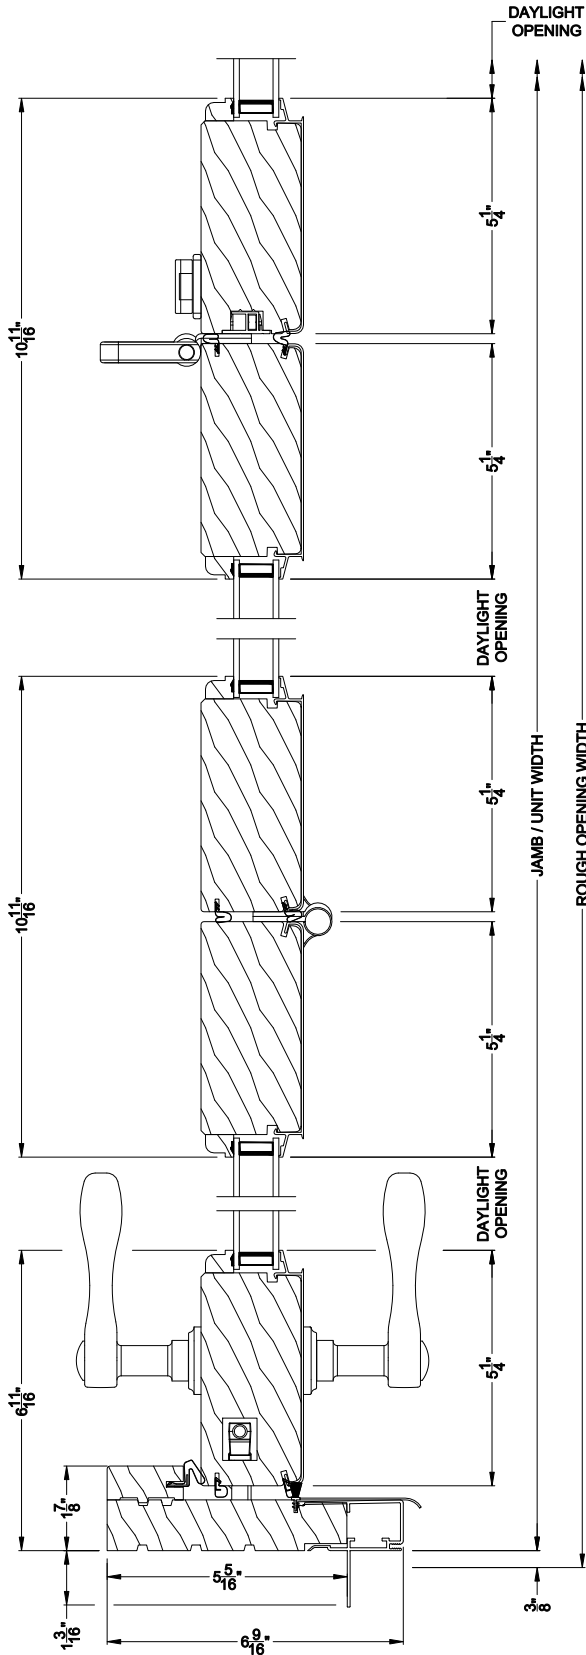

Weather Shield®

Premium Series™

Bi-Fold Windows

CROSS SECTION DETAILS

PREMIUM BI-FOLD WINDOW (8622)
Vertical Section - Standard Sill

PREMIUM BI-FOLD WINDOW (8622)
Vertical Section - ADA Sill

PREMIUM BI-FOLD WINDOW (8622)
Vertical Section - U-channel Sill

Note: All dimensions are approximate. Weather Shield reserves the right to change specifications without notice.

Weather Shield®

Premium Series™

Bi-Fold Windows

CROSS SECTION DETAILS

PREMIUM BI-FOLD WINDOW (8622)
Horizontal Section

Note: All dimensions are approximate. Weather Shield reserves the right to change specifications without notice.