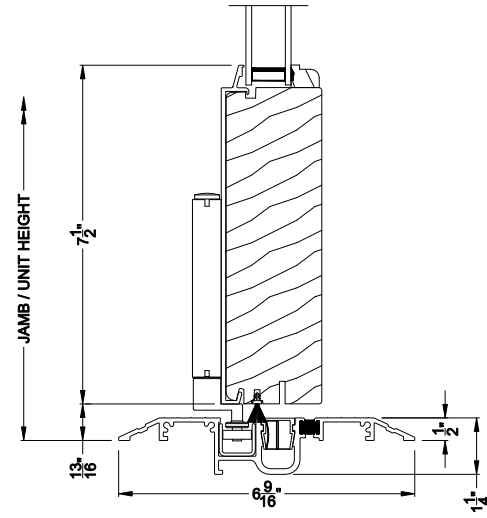

Weather Shield®

Premium Series™

Bi-Fold Windows

CROSS SECTION DETAILS

PREMIUM BI-FOLD WINDOW (8622)
Vertical Section - Standard Sill

PREMIUM BI-FOLD WINDOW (8622)
Vertical Section - ADA Sill

PREMIUM BI-FOLD WINDOW (8622)
Vertical Section - U-channel Sill

Note: All dimensions are approximate. Weather Shield reserves the right to change specifications without notice.

Weather Shield®

Premium Series™

Bi-Fold Windows

CROSS SECTION DETAILS

PREMIUM BI-FOLD WINDOW (8622)
Horizontal Section