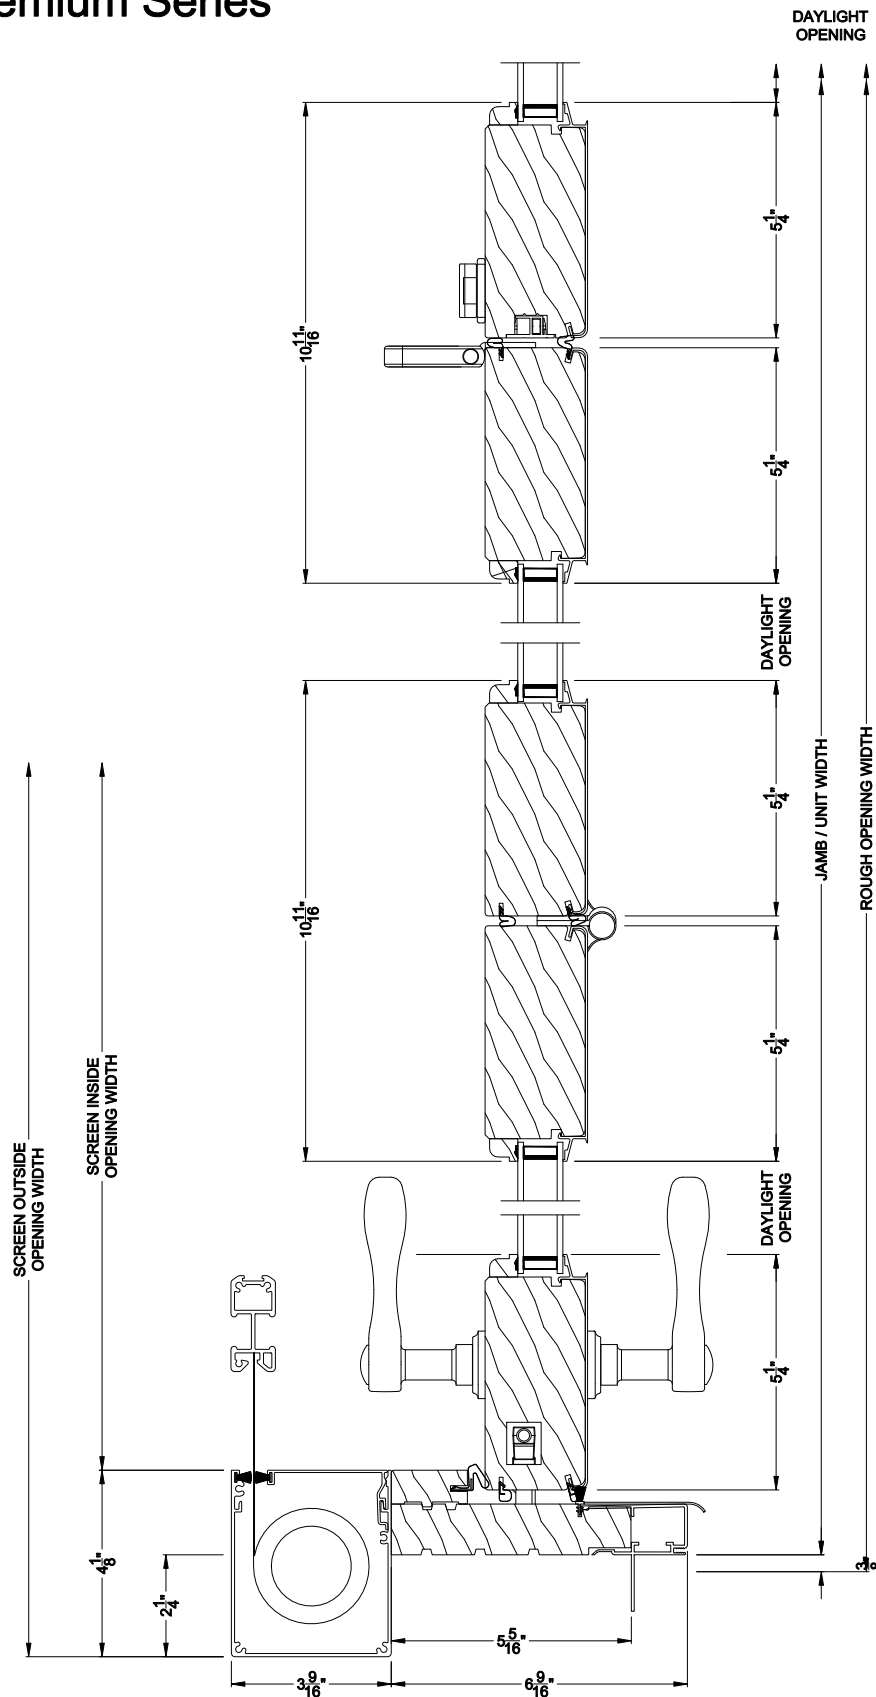

PREMIUM BI-FOLD DOOR (8622)

Vertical Section - Standard Sill
Shown with optional Center screen

Note: All dimensions are approximate. Weather Shield reserves the right to change specifications without notice.

Weather Shield®

Premium Series™

Outswing Bi-Fold Doors

CROSS SECTION DETAILS

PREMIUM BI-FOLD DOOR (8622)

Horizontal Section
Shown with optional Center screen

Note: All dimensions are approximate. Weather Shield reserves the right to change specifications without notice.