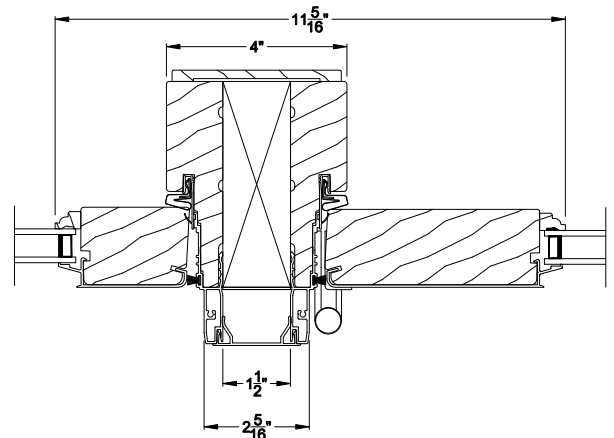

## CROSS SECTION DETAILS

**PREMIUM OUTSWING SIDELITE (8610)**  
Vertical Section - 6-9/16" Jamb

**PREMIUM OUTSWING SIDELITE (8610)**  
Horizontal Section - 6-9/16" Jamb

**PREMIUM OUTSWING SIDELITE (8610)**  
Vertical Section - Alternate Low Profile Sill

**PREMIUM OUTSWING SIDELITE (8610)**  
Vertical Section - ADA Sill

**PREMIUM OUTSWING DOOR (8610)**  
Horizontal Section - Stationary Single Door - 6-9/16" Jamb

**PREMIUM OUTSWING DOOR (8610)**  
Vertical Mull Section - Sidelite / Oper

Note: All dimensions are approximate. Weather Shield reserves the right to change specifications without notice.