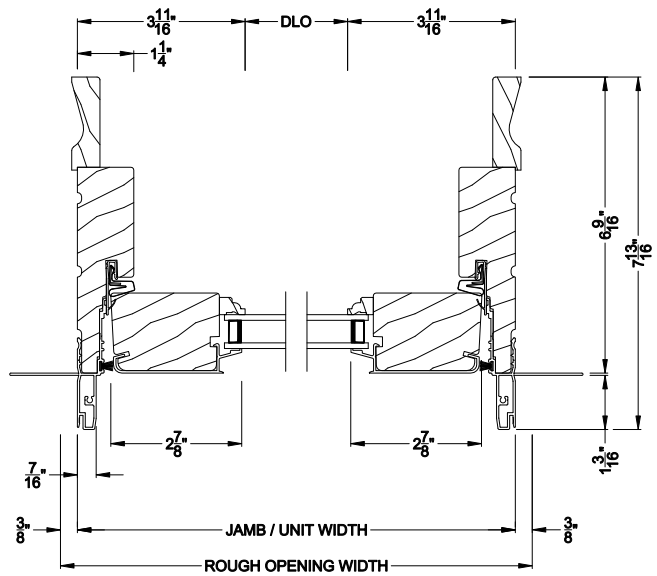

Note: All dimensions are approximate. Weather Shield reserves the right to change specifications without notice.

## CROSS SECTION DETAILS

**PREMIUM OUTSWING SIDELITE (8610)**  
Vertical Section - 6-9/16" Jamb

**PREMIUM OUTSWING SIDELITE (8610)**  
Horizontal Section - 6-9/16" Jamb

**PREMIUM OUTSWING SIDELITE (8610)**  
Vertical Section - Alternate Low Profile Sill