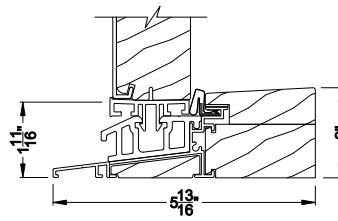

## CROSS SECTION DETAILS

**PREMIUM OUTSWING SIDELITE (8610)**  
Vertical Section - 6-9/16" Jamb

**PREMIUM OUTSWING SIDELITE (8610)**  
Horizontal Section - 6-9/16" Jamb

**PREMIUM OUTSWING SIDELITE (8610)**  
Vertical Section - Alternate Low Profile Sill

**PREMIUM OUTSWING SIDELITE (8610)**  
Vertical Section - ADA Sill

**PREMIUM OUTSWING DOOR (8610)**  
Horizontal Section - Stationary Single Door - 6-9/16" Jamb

**PREMIUM OUTSWING DOOR (8610)**  
Vertical Mull Section - Sidelite / Oper