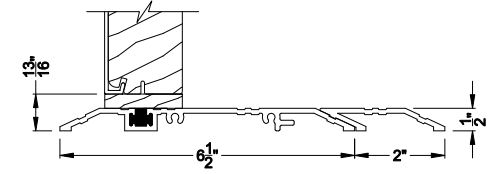

## CROSS SECTION DETAILS

**PREMIUM OUTSWING SIDELITE (8610)**  
Vertical Section - 6-9/16" Jamb

**PREMIUM OUTSWING SIDELITE (8610)**  
Horizontal Section - 6-9/16" Jamb

**PREMIUM OUTSWING SIDELITE (8610)**  
Vertical Section - Alternate Low Profile Sill

**PREMIUM OUTSWING SIDELITE (8610)**  
Vertical Section - ADA Sill

**PREMIUM OUTSWING DOOR (8610)**  
Horizontal Section - Stationary Single Door - 6-9/16" Jamb

**PREMIUM OUTSWING DOOR (8610)**  
Vertical Mull Section - Sidelite / Oper