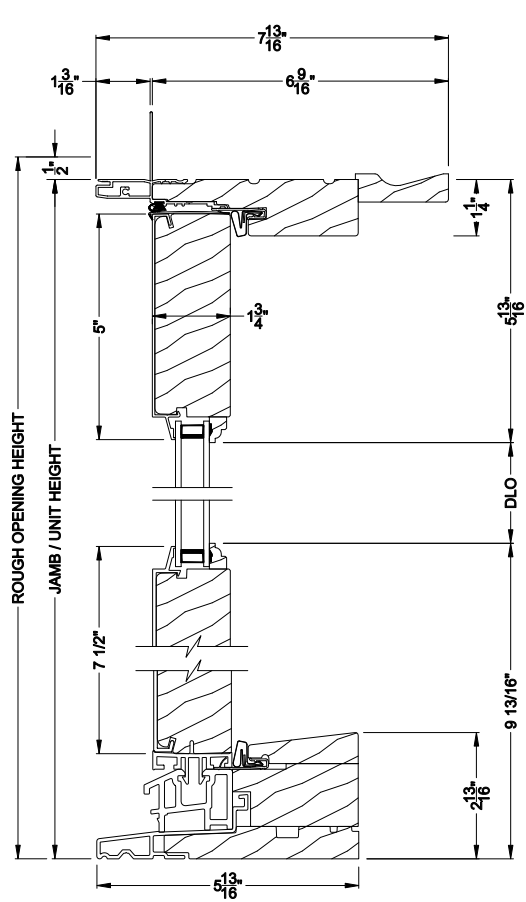

PREMIUM OUTSWING SIDELITE (8610)
Vertical Section - Alternate Low Profile Sill

Weather Shield®

Premium Series™

Hinged Patio Doors

CROSS SECTION DETAILS

PREMIUM OUTSWING SIDELITE (8610)
Vertical Section - 6-9/16" Jamb