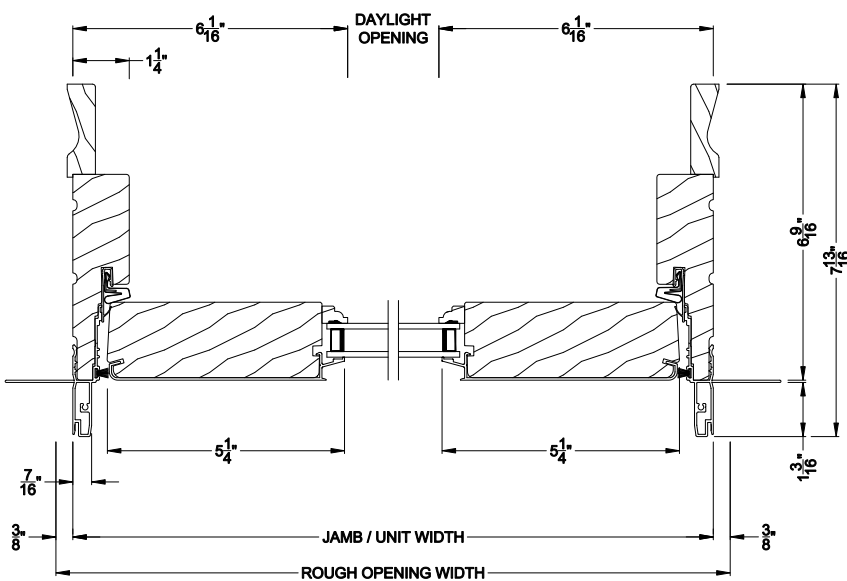

## CROSS SECTION DETAILS

**PREMIUM OUTSWING SIDELITE (8610)**  
Vertical Section - 6-9/16" Jamb

**PREMIUM OUTSWING SIDELITE (8610)**  
Horizontal Section - 6-9/16" Jamb

**PREMIUM OUTSWING SIDELITE (8610)**  
Vertical Section - Alternate Low Profile Sill

**PREMIUM OUTSWING SIDELITE (8610)**  
Vertical Section - ADA Sill

**PREMIUM OUTSWING DOOR (8610)**  
Horizontal Section - Stationary Single Door - 6-9/16" Jamb

**PREMIUM OUTSWING DOOR (8610)**  
Vertical Mull Section - Sidelite / Oper