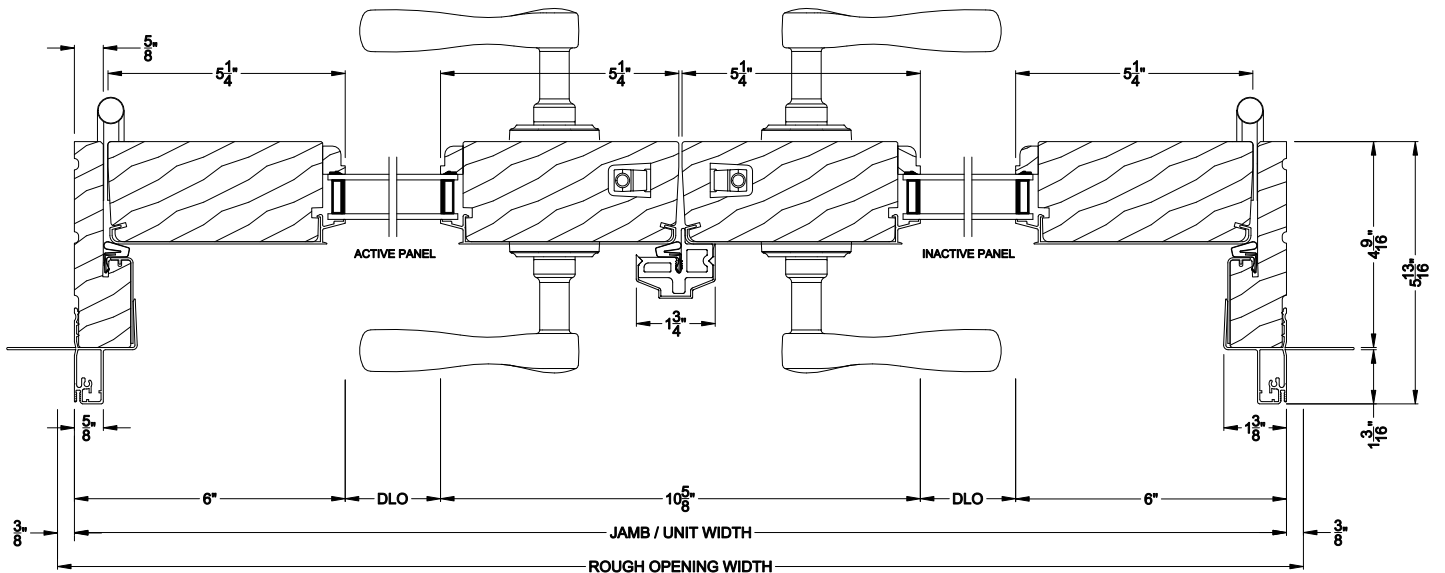

Weather Shield®

Premium Series™

Hinged Patio Doors

CROSS SECTION DETAILS

PREMIUM INSWING DOOR (8511)
Vertical Section - 2-1/4" Panel

PREMIUM INSWING DOOR (8511)
Horizontal Section - Single Door, 2-1/4" Panel

PREMIUM INSWING DOOR (8511)
Vertical Section - ADA Sill 2-1/4" Panel

PREMIUM INSWING DOOR (8511)
Horizontal Section - Double Door, 2-1/4" Panel

Note: All dimensions are approximate. Weather Shield reserves the right to change specifications without notice.

Weather Shield®

Premium Series™

Hinged Patio Doors

CROSS SECTION DETAILS

PREMIUM INSWING DOOR (8511)
Vertical Section - 2-1/4" Panel - 6-9/16" Jamb

PREMIUM INSWING DOOR (8511)
Horizontal Section - Single Door, 2-1/4" Panel
- 6-9/16" Jamb

PREMIUM INSWING DOOR (8511)
Vertical Section - ADA Sill 2-1/4" Panel

PREMIUM INSWING DOOR (8511)
Horizontal Section - Double Door, 2-1/4" Panel
- 6-9/16" Jamb

Note: All dimensions are approximate. Weather Shield reserves the right to change specifications without notice.