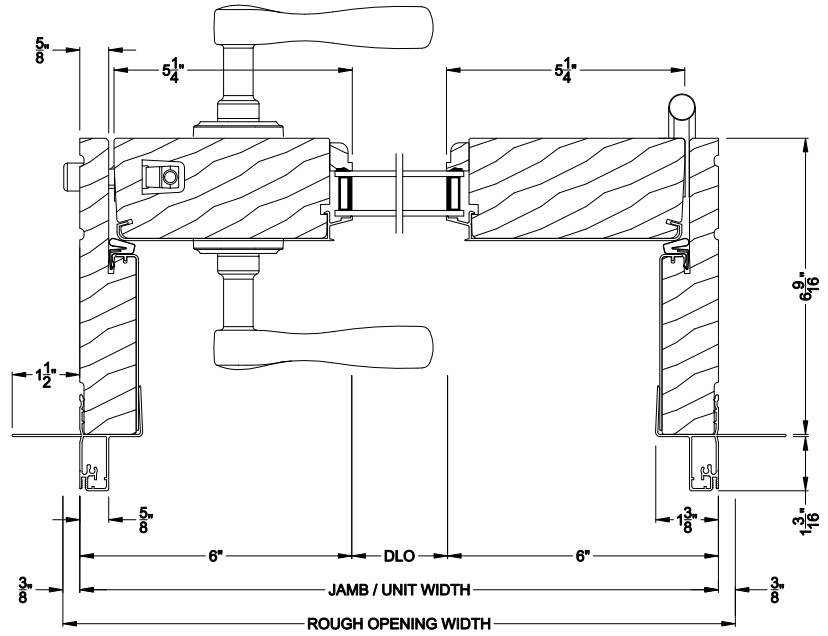

PREMIUM INSWING DOOR (8511)
Vertical Section - ADA Sill 2-1/4" Panel

PREMIUM INSWING DOOR (8511)
Horizontal Section - Double Door, 2-1/4" Panel

Note: All dimensions are approximate. Weather Shield reserves the right to change specifications without notice.

Weather Shield®

Premium Series™

Hinged Patio Doors

CROSS SECTION DETAILS

PREMIUM INSWING DOOR (8511)
Vertical Section - 2-1/4" Panel - 6-9/16" Jamb

PREMIUM INSWING DOOR (8511)
Horizontal Section - Single Door, 2-1/4" Panel
- 6-9/16" Jamb

PREMIUM INSWING DOOR (8511)
Vertical Section - ADA Sill 2-1/4" Panel

PREMIUM INSWING DOOR (8511)
Horizontal Section - Double Door, 2-1/4" Panel
- 6-9/16" Jamb

Note: All dimensions are approximate. Weather Shield reserves the right to change specifications without notice.