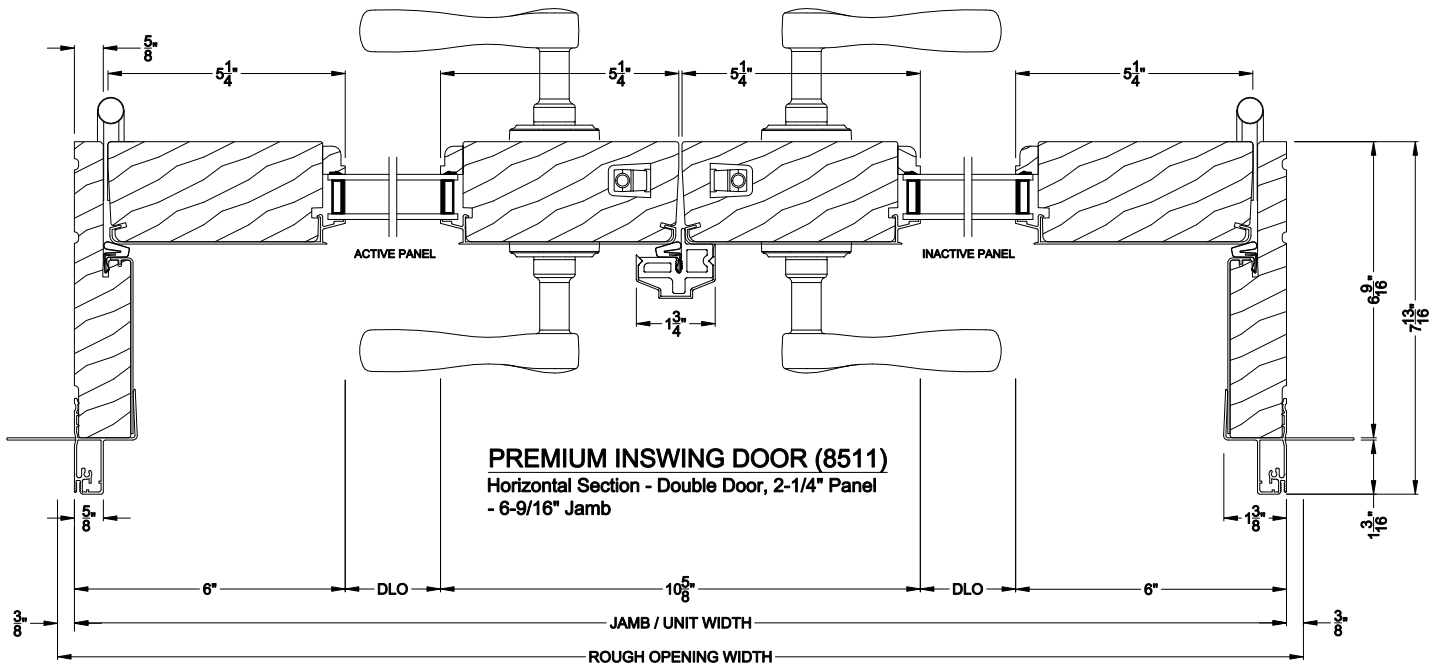

PREMIUM INSWING DOOR (8511)
Vertical Section - ADA Sill 2-1/4" Panel

PREMIUM INSWING DOOR (8511)
Horizontal Section - Double Door, 2-1/4" Panel

Note: All dimensions are approximate. Weather Shield reserves the right to change specifications without notice.

Weather Shield®

Premium Series™

Hinged Patio Doors

CROSS SECTION DETAILS

PREMIUM INSWING DOOR (8511)
Vertical Section - 2-1/4" Panel - 6-9/16" Jamb

PREMIUM INSWING DOOR (8511)
Horizontal Section - Single Door, 2-1/4" Panel
- 6-9/16" Jamb

PREMIUM INSWING DOOR (8511)
Vertical Section - ADA Sill 2-1/4" Panel

PREMIUM INSWING DOOR (8511)
Horizontal Section - Double Door, 2-1/4" Panel
- 6-9/16" Jamb

Note: All dimensions are approximate. Weather Shield reserves the right to change specifications without notice.