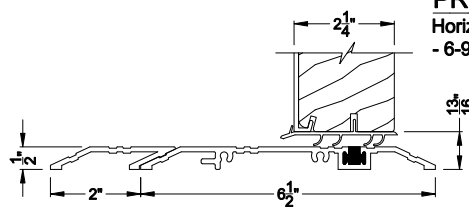

PREMIUM INSWING DOOR (8511)
Vertical Section - ADA Sill 2-1/4" Panel

PREMIUM INSWING DOOR (8511)
Horizontal Section - Double Door, 2-1/4" Panel

Note: All dimensions are approximate. Weather Shield reserves the right to change specifications without notice.

Weather Shield®

Premium Series™

Hinged Patio Doors

CROSS SECTION DETAILS

PREMIUM INSWING DOOR (8511)
Vertical Section - 2-1/4" Panel - 6-9/16" Jamb

PREMIUM INSWING DOOR (8511)
Horizontal Section - Single Door, 2-1/4" Panel
- 6-9/16" Jamb

PREMIUM INSWING DOOR (8511)
Vertical Section - ADA Sill 2-1/4" Panel

PREMIUM INSWING DOOR (8511)
Horizontal Section - Double Door, 2-1/4" Panel
- 6-9/16" Jamb

Note: All dimensions are approximate. Weather Shield reserves the right to change specifications without notice.