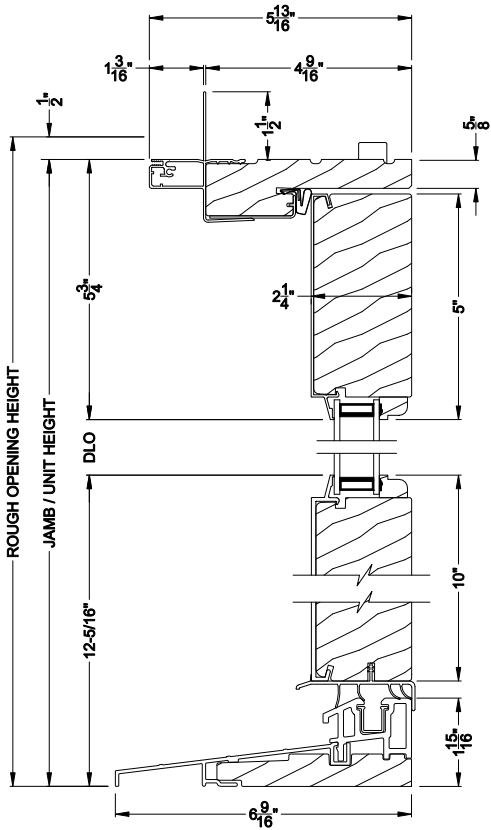

Weather Shield®

Premium Series™

Hinged Patio Doors

CROSS SECTION DETAILS

PREMIUM INSWING DOOR (8511)
Vertical Section - 2-1/4" Panel

PREMIUM INSWING DOOR (8511)
Horizontal Section - Single Door, 2-1/4" Panel

PREMIUM INSWING DOOR (8511)
Vertical Section - ADA Sill 2-1/4" Panel

PREMIUM INSWING DOOR (8511)
Horizontal Section - Double Door, 2-1/4" Panel

Note: All dimensions are approximate. Weather Shield reserves the right to change specifications without notice.

Weather Shield®

Premium Series™

Hinged Patio Doors

CROSS SECTION DETAILS

PREMIUM INSWING DOOR (8511)
Vertical Section - 2-1/4" Panel - 6-9/16" Jamb

PREMIUM INSWING DOOR (8511)
Horizontal Section - Single Door, 2-1/4" Panel
- 6-9/16" Jamb

PREMIUM INSWING DOOR (8511)
Vertical Section - ADA Sill 2-1/4" Panel

PREMIUM INSWING DOOR (8511)
Horizontal Section - Double Door, 2-1/4" Panel
- 6-9/16" Jamb

Note: All dimensions are approximate. Weather Shield reserves the right to change specifications without notice.