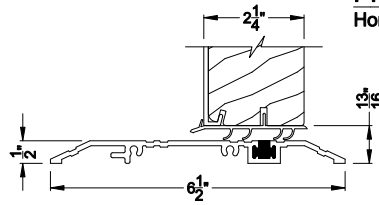

Weather Shield®

Premium Series™

Hinged Patio Doors

CROSS SECTION DETAILS

PREMIUM INSWING DOOR (8511)
Vertical Section - 2-1/4" Panel

PREMIUM INSWING DOOR (8511)
Horizontal Section - Single Door, 2-1/4" Panel

PREMIUM INSWING DOOR (8511)
Vertical Section - ADA Sill 2-1/4" Panel

PREMIUM INSWING DOOR (8511)
Horizontal Section - Double Door, 2-1/4" Panel

Note: All dimensions are approximate. Weather Shield reserves the right to change specifications without notice.

Weather Shield®

Premium Series™

Hinged Patio Doors

CROSS SECTION DETAILS

PREMIUM INSWING DOOR (8511)
Vertical Section - 2-1/4" Panel - 6-9/16" Jamb

PREMIUM INSWING DOOR (8511)
Horizontal Section - Single Door, 2-1/4" Panel
- 6-9/16" Jamb

PREMIUM INSWING DOOR (8511)
Vertical Section - ADA Sill 2-1/4" Panel

PREMIUM INSWING DOOR (8511)
Horizontal Section - Double Door, 2-1/4" Panel
- 6-9/16" Jamb

Note: All dimensions are approximate. Weather Shield reserves the right to change specifications without notice.