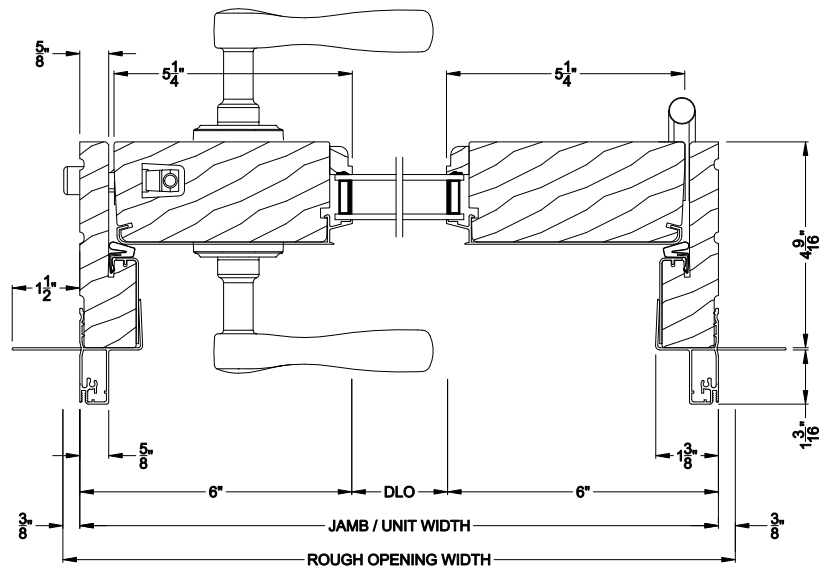

Weather Shield®

Premium Series™

Hinged Patio Doors

CROSS SECTION DETAILS

PREMIUM INSWING DOOR (8511)
Vertical Section - 2-1/4" Panel

PREMIUM INSWING DOOR (8511)
Horizontal Section - Single Door, 2-1/4" Panel

PREMIUM INSWING DOOR (8511)
Vertical Section - ADA Sill 2-1/4" Panel

PREMIUM INSWING DOOR (8511)
Horizontal Section - Double Door, 2-1/4" Panel

Note: All dimensions are approximate. Weather Shield reserves the right to change specifications without notice.

Weather Shield®

Premium Series™

Hinged Patio Doors

CROSS SECTION DETAILS

PREMIUM INSWING DOOR (8511)
Vertical Section - 2-1/4" Panel - 6-9/16" Jamb

PREMIUM INSWING DOOR (8511)
Horizontal Section - Single Door, 2-1/4" Panel
- 6-9/16" Jamb

PREMIUM INSWING DOOR (8511)
Vertical Section - ADA Sill 2-1/4" Panel

PREMIUM INSWING DOOR (8511)
Horizontal Section - Double Door, 2-1/4" Panel
- 6-9/16" Jamb

Note: All dimensions are approximate. Weather Shield reserves the right to change specifications without notice.