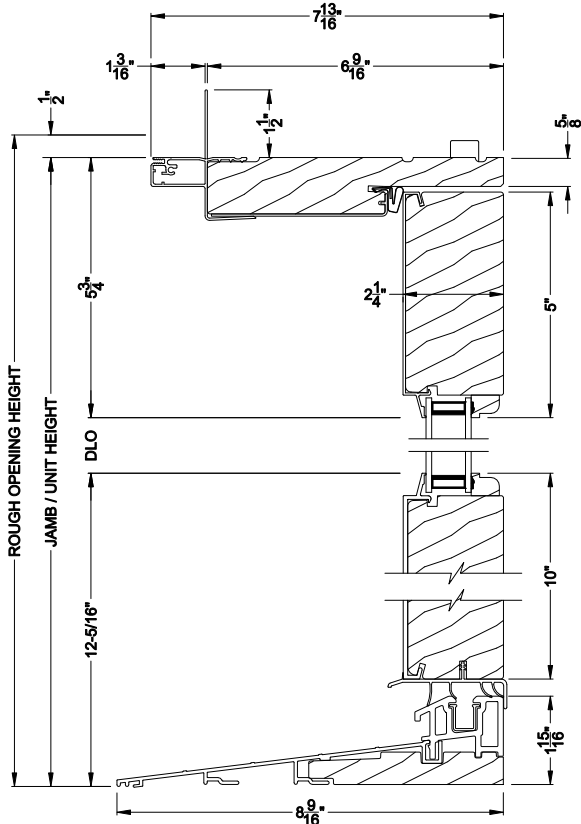

Weather Shield®

Premium Series™

Hinged Patio Doors

CROSS SECTION DETAILS

PREMIUM INSWING DOOR (8511)
Vertical Section - 2-1/4" Panel

PREMIUM INSWING DOOR (8511)
Horizontal Section - Single Door, 2-1/4" Panel

PREMIUM INSWING DOOR (8511)
Vertical Section - ADA Sill 2-1/4" Panel

PREMIUM INSWING DOOR (8511)
Horizontal Section - Double Door, 2-1/4" Panel

Note: All dimensions are approximate. Weather Shield reserves the right to change specifications without notice.

Weather Shield®

Premium Series™

Hinged Patio Doors

CROSS SECTION DETAILS

PREMIUM INSWING DOOR (8511)
Vertical Section - 2-1/4" Panel - 6-9/16" Jamb

PREMIUM INSWING DOOR (8511)
Horizontal Section - Single Door, 2-1/4" Panel
- 6-9/16" Jamb

PREMIUM INSWING DOOR (8511)
Vertical Section - ADA Sill 2-1/4" Panel

PREMIUM INSWING DOOR (8511)
Horizontal Section - Double Door, 2-1/4" Panel
- 6-9/16" Jamb

Note: All dimensions are approximate. Weather Shield reserves the right to change specifications without notice.