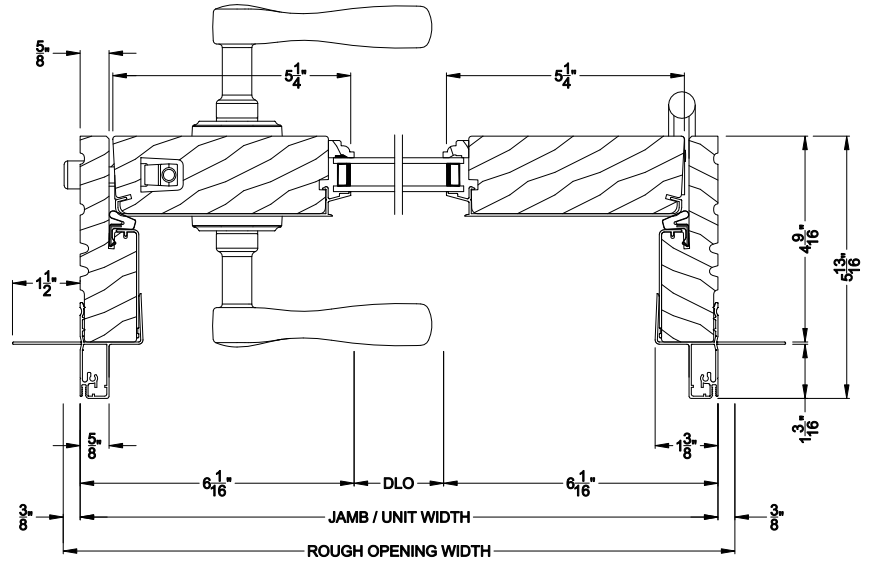

Weather Shield®

Premium Series™

Hinged Patio Doors

CROSS SECTION DETAILS

PREMIUM INSWING DOOR (8510)
Vertical Section

PREMIUM INSWING DOOR (8510)
Horizontal Section - Single Door

PREMIUM INSWING DOOR (8510)
Vertical Section - ADA Sill

PREMIUM INSWING DOOR (8510)
Horizontal Section - Double Door

Note: All dimensions are approximate. Weather Shield reserves the right to change specifications without notice.

Weather Shield®

Premium Series™

Hinged Patio Doors

CROSS SECTION DETAILS

PREMIUM INSWING DOOR (8510)
Vertical Section - 6-9/16" jamb

PREMIUM INSWING DOOR (8510)
Horizontal Section - Single Door - 6-9/16" jamb

PREMIUM INSWING DOOR (8510)
Vertical Section - ADA Sill - 6-9/16" jamb

PREMIUM INSWING DOOR (8510)
Horizontal Section - Double Door - 6-9/16" jamb

Note: All dimensions are approximate. Weather Shield reserves the right to change specifications without notice.

Weather Shield®