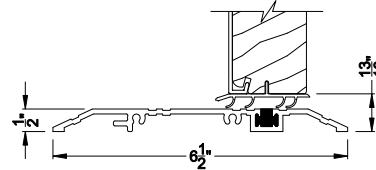

Weather Shield®

Premium Series™

Hinged Patio Doors

CROSS SECTION DETAILS

PREMIUM INSWING DOOR (8510)
Vertical Section

PREMIUM INSWING DOOR (8510)
Horizontal Section - Single Door

PREMIUM INSWING DOOR (8510)
Vertical Section - ADA Sill

PREMIUM INSWING DOOR (8510)
Horizontal Section - Double Door

Note: All dimensions are approximate. Weather Shield reserves the right to change specifications without notice.

Weather Shield®

Premium Series™

Hinged Patio Doors

CROSS SECTION DETAILS

PREMIUM INSWING DOOR (8510)
Vertical Section - 6-9/16" jamb

PREMIUM INSWING DOOR (8510)
Horizontal Section - Single Door - 6-9/16" jamb

PREMIUM INSWING DOOR (8510)
Vertical Section - ADA Sill - 6-9/16" jamb

PREMIUM INSWING DOOR (8510)
Horizontal Section - Double Door - 6-9/16" jamb

Note: All dimensions are approximate. Weather Shield reserves the right to change specifications without notice.

Weather Shield®