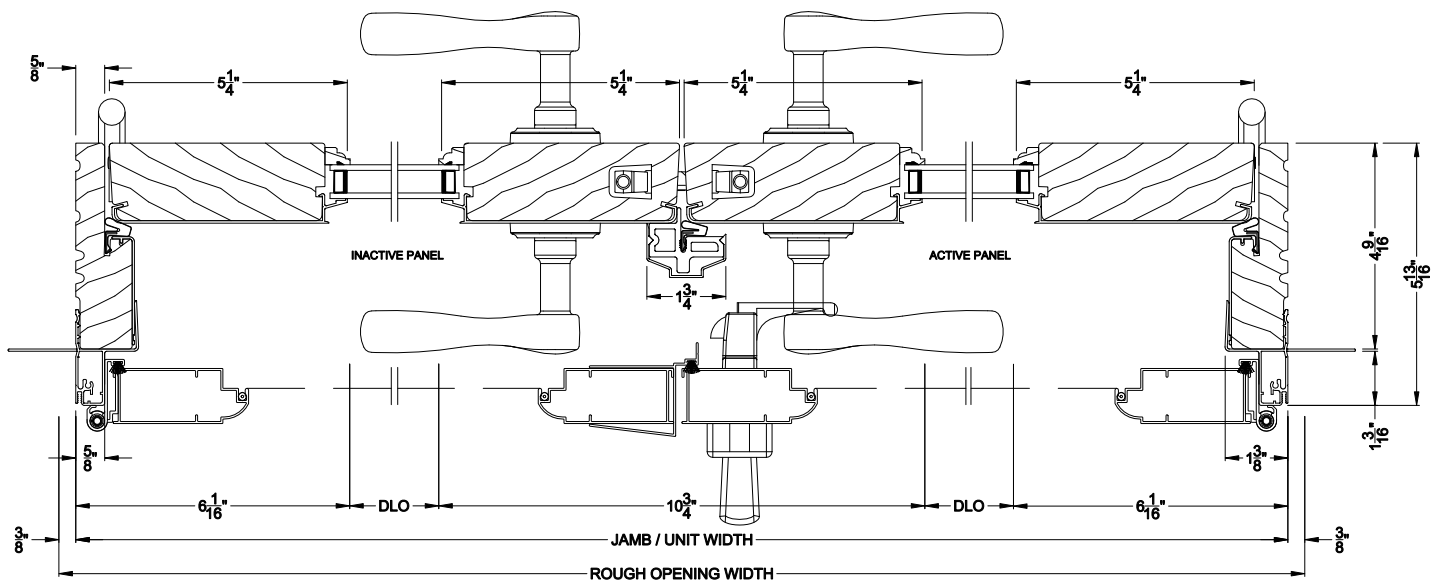

PREMIUM INSWING DOOR (8510)
Horizontal Section - Double Door - 6-9/16" jamb

Note: All dimensions are approximate. Weather Shield reserves the right to change specifications without notice.

Weather Shield®

Premium Series™

Hinged Patio Doors

CROSS SECTION DETAILS

PREMIUM INSWING DOOR (8510)
Vertical Section
Shown with Optional Hinged Screen

PREMIUM INSWING DOOR (8510)
Horizontal Section - Single Door
Shown with Optional Hinged Screen

*Requires ADA
sill extension

PREMIUM INSWING DOOR (8510)
Vertical Section - ADA Sill
Shown with Optional Hinged Screen*

PREMIUM INSWING DOOR (8510)
Horizontal Section - Double Door
Shown with Optional Hinged Screen

Note: All dimensions are approximate. Weather Shield reserves the right to change specifications without notice.