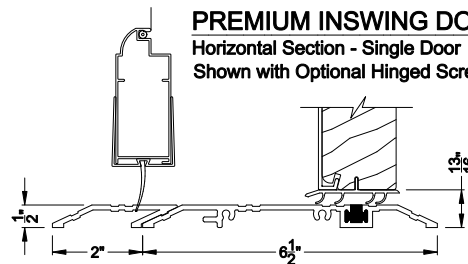

PREMIUM INSWING DOOR (8510)
Horizontal Section - Double Door - 6-9/16" jamb

Note: All dimensions are approximate. Weather Shield reserves the right to change specifications without notice.

Weather Shield®

Premium Series™

Hinged Patio Doors

CROSS SECTION DETAILS

PREMIUM INSWING DOOR (8510)
Vertical Section
Shown with Optional Hinged Screen

PREMIUM INSWING DOOR (8510)
Horizontal Section - Single Door
Shown with Optional Hinged Screen