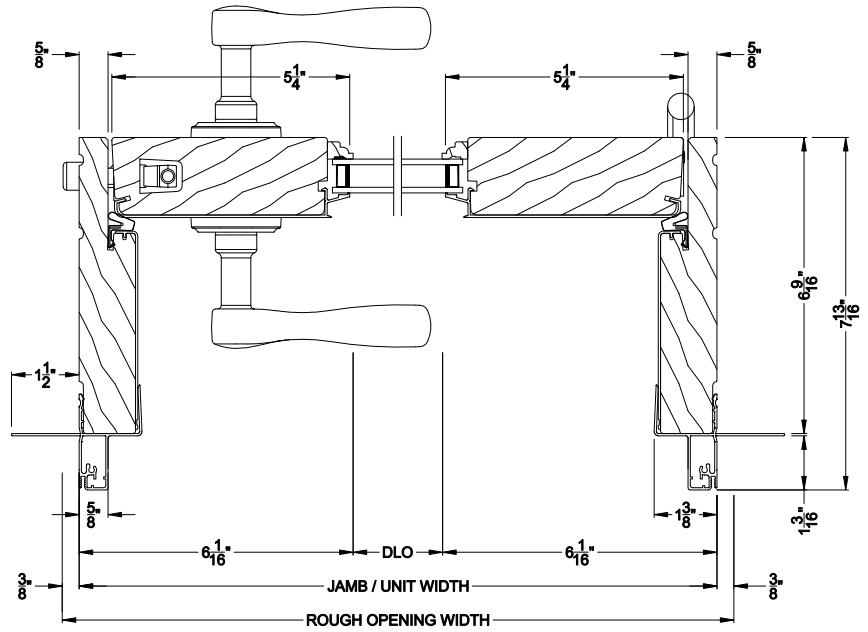

PREMIUM INSWING DOOR (8510)
Horizontal Section - Double Door

Note: All dimensions are approximate. Weather Shield reserves the right to change specifications without notice.

Weather Shield®

Premium Series™

Hinged Patio Doors

CROSS SECTION DETAILS

PREMIUM INSWING DOOR (8510)
Vertical Section - 6-9/16" jamb

PREMIUM INSWING DOOR (8510)
Horizontal Section - Single Door - 6-9/16" jamb

PREMIUM INSWING DOOR (8510)
Vertical Section - ADA Sill - 6-9/16" jamb

PREMIUM INSWING DOOR (8510)
Horizontal Section - Double Door - 6-9/16" jamb

Note: All dimensions are approximate. Weather Shield reserves the right to change specifications without notice.

Weather Shield®