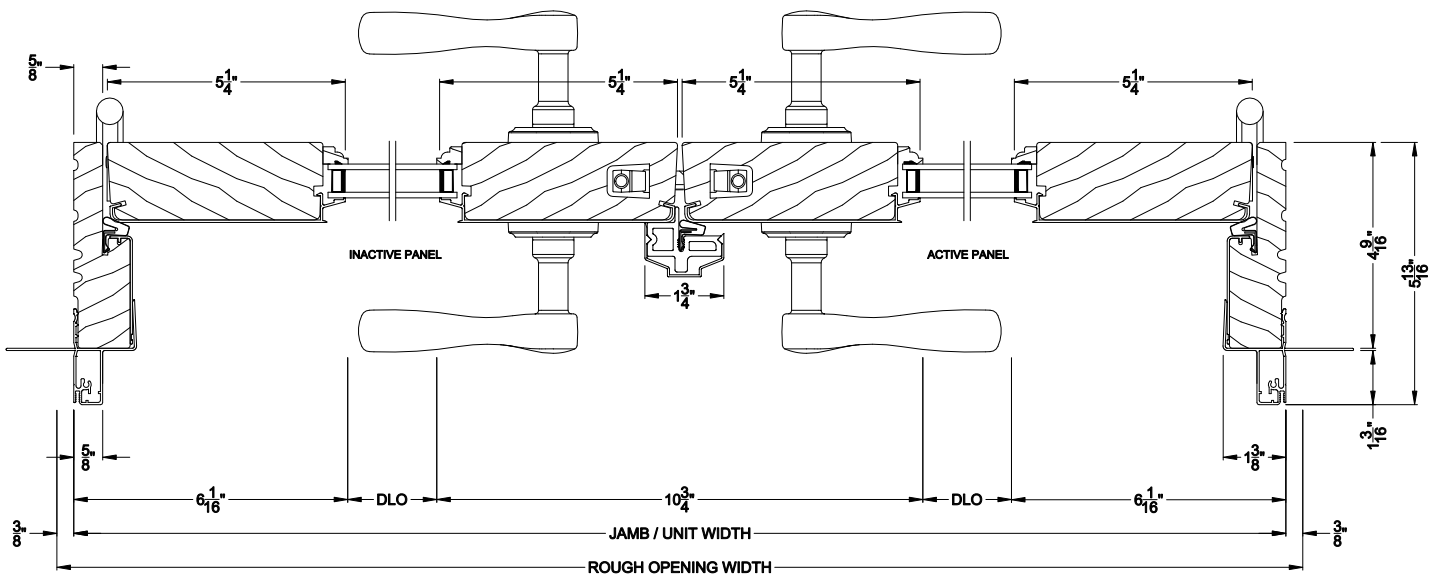

Weather Shield®

Premium Series™

Hinged Patio Doors

CROSS SECTION DETAILS

PREMIUM INSWING DOOR (8510)
Vertical Section

PREMIUM INSWING DOOR (8510)
Horizontal Section - Single Door

PREMIUM INSWING DOOR (8510)
Vertical Section - ADA Sill

PREMIUM INSWING DOOR (8510)
Horizontal Section - Double Door

Note: All dimensions are approximate. Weather Shield reserves the right to change specifications without notice.

Weather Shield®

Premium Series™

Hinged Patio Doors

CROSS SECTION DETAILS

PREMIUM INSWING DOOR (8510)
Vertical Section - 6-9/16" jamb

PREMIUM INSWING DOOR (8510)
Horizontal Section - Single Door - 6-9/16" jamb

PREMIUM INSWING DOOR (8510)
Vertical Section - ADA Sill - 6-9/16" jamb

PREMIUM INSWING DOOR (8510)
Horizontal Section - Double Door - 6-9/16" jamb

Note: All dimensions are approximate. Weather Shield reserves the right to change specifications without notice.

Weather Shield®