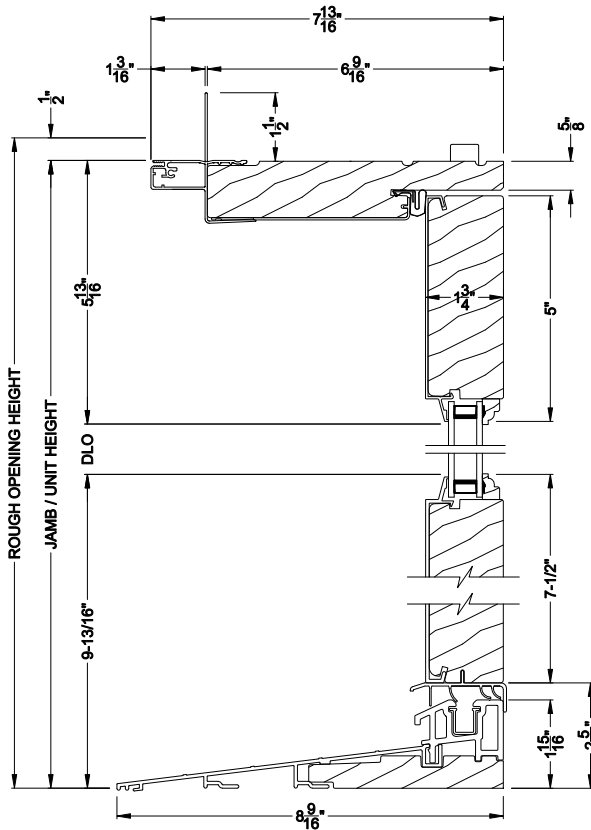

PREMIUM INSWING DOOR (8510)
Horizontal Section - Double Door

Note: All dimensions are approximate. Weather Shield reserves the right to change specifications without notice.

Weather Shield®

Premium Series™

Hinged Patio Doors

CROSS SECTION DETAILS

PREMIUM INSWING DOOR (8510)
Vertical Section - 6-9/16" jamb

PREMIUM INSWING DOOR (8510)
Horizontal Section - Single Door - 6-9/16" jamb

PREMIUM INSWING DOOR (8510)
Vertical Section - ADA Sill - 6-9/16" jamb

PREMIUM INSWING DOOR (8510)
Horizontal Section - Double Door - 6-9/16" jamb

Note: All dimensions are approximate. Weather Shield reserves the right to change specifications without notice.

Weather Shield®