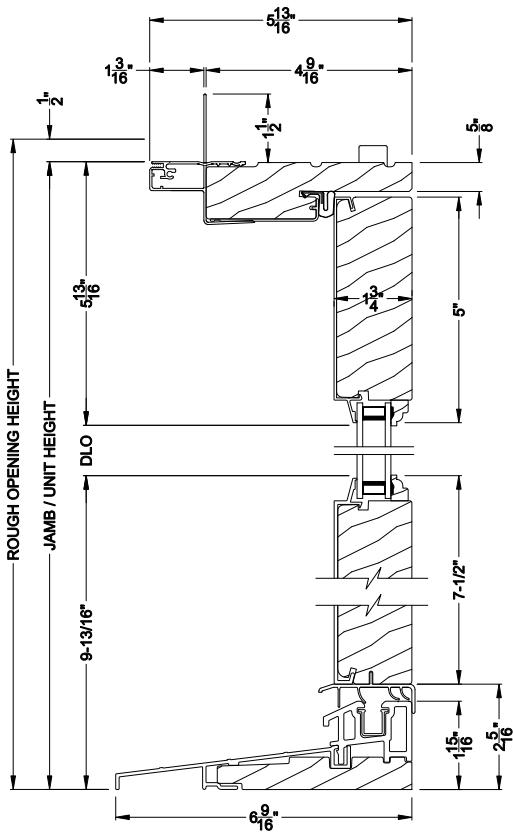

Weather Shield®

Premium Series™

Hinged Patio Doors

CROSS SECTION DETAILS

PREMIUM INSWING DOOR (8510)
Vertical Section

PREMIUM INSWING DOOR (8510)
Horizontal Section - Single Door

PREMIUM INSWING DOOR (8510)
Vertical Section - ADA Sill

PREMIUM INSWING DOOR (8510)
Horizontal Section - Double Door

Note: All dimensions are approximate. Weather Shield reserves the right to change specifications without notice.

Weather Shield®

Premium Series™

Hinged Patio Doors

CROSS SECTION DETAILS

PREMIUM INSWING DOOR (8510)
Vertical Section - 6-9/16" jamb

PREMIUM INSWING DOOR (8510)
Horizontal Section - Single Door - 6-9/16" jamb

PREMIUM INSWING DOOR (8510)
Vertical Section - ADA Sill - 6-9/16" jamb

PREMIUM INSWING DOOR (8510)
Horizontal Section - Double Door - 6-9/16" jamb

Note: All dimensions are approximate. Weather Shield reserves the right to change specifications without notice.

Weather Shield®