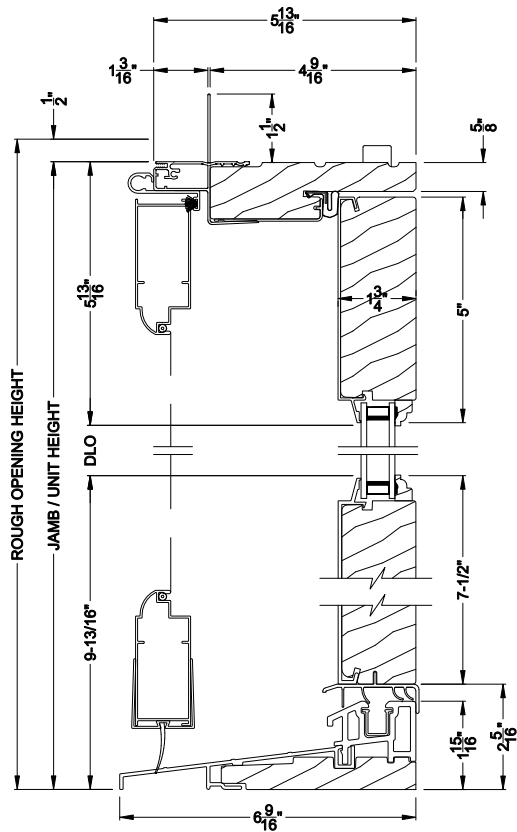

Hinged Patio Doors

CROSS SECTION DETAILS

PREMIUM INSWING DOOR (8510)
Vertical Section - 6-9/16" jamb

PREMIUM INSWING DOOR (8510)
Horizontal Section - Single Door - 6-9/16" jamb

PREMIUM INSWING DOOR (8510)
Vertical Section - ADA Sill - 6-9/16" jamb

PREMIUM INSWING DOOR (8510)
Horizontal Section - Double Door - 6-9/16" jamb

Note: All dimensions are approximate. Weather Shield reserves the right to change specifications without notice.

Weather Shield®

Premium Series™

Hinged Patio Doors

CROSS SECTION DETAILS

PREMIUM INSWING DOOR (8510)
Vertical Section
Shown with Optional Hinged Screen

PREMIUM INSWING DOOR (8510)
Horizontal Section - Single Door
Shown with Optional Hinged Screen

Note: All dimensions are approximate. Weather Shield reserves the right to change specifications without notice.