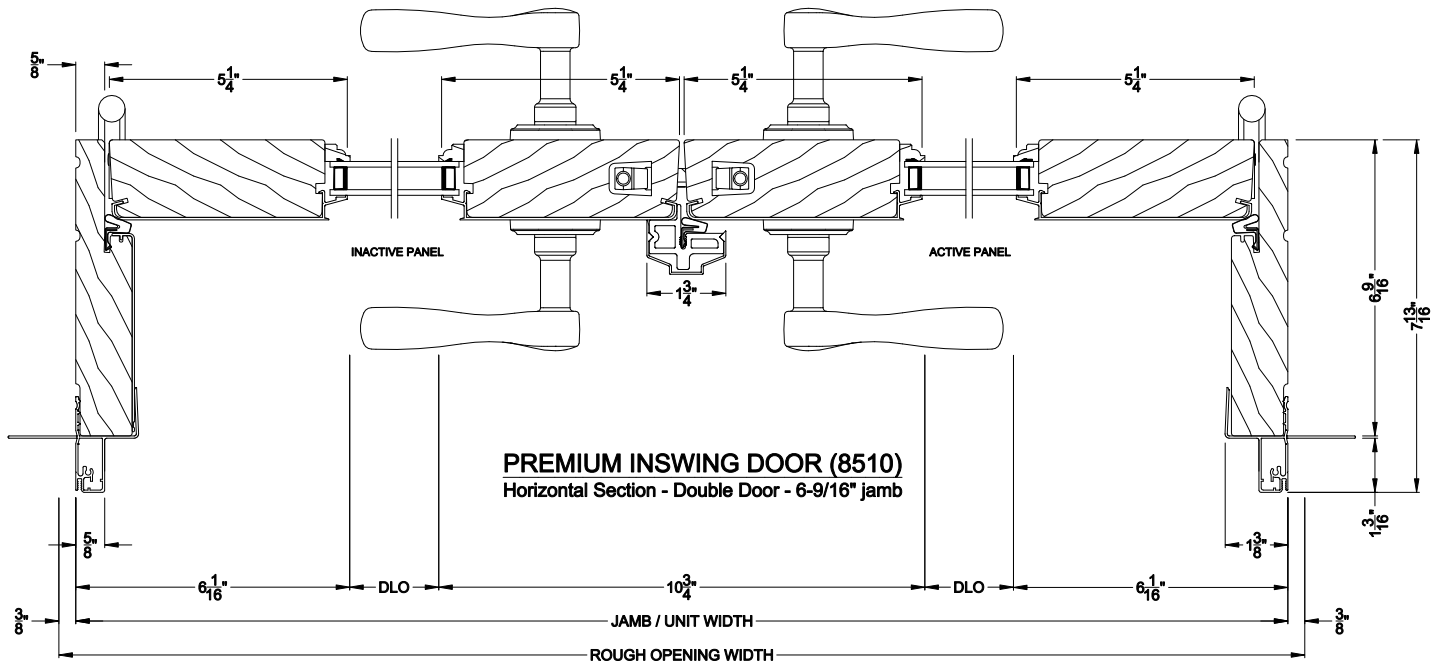

PREMIUM INSWING DOOR (8510)
Horizontal Section - Double Door

Note: All dimensions are approximate. Weather Shield reserves the right to change specifications without notice.

Weather Shield®

Premium Series™

Hinged Patio Doors

CROSS SECTION DETAILS

PREMIUM INSWING DOOR (8510)
Vertical Section - 6-9/16" jamb

PREMIUM INSWING DOOR (8510)
Horizontal Section - Single Door - 6-9/16" jamb

PREMIUM INSWING DOOR (8510)
Vertical Section - ADA Sill - 6-9/16" jamb

PREMIUM INSWING DOOR (8510)
Horizontal Section - Double Door - 6-9/16" jamb

Note: All dimensions are approximate. Weather Shield reserves the right to change specifications without notice.

Weather Shield®