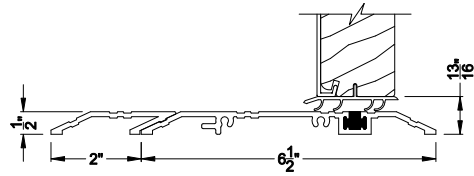

Hinged Patio Doors

CROSS SECTION DETAILS

PREMIUM INSWING DOOR (8510)
Vertical Section - 6-9/16" jamb

PREMIUM INSWING DOOR (8510)
Horizontal Section - Single Door - 6-9/16" jamb

PREMIUM INSWING DOOR (8510)
Vertical Section - ADA Sill - 6-9/16" jamb

PREMIUM INSWING DOOR (8510)
Horizontal Section - Double Door - 6-9/16" jamb

Note: All dimensions are approximate. Weather Shield reserves the right to change specifications without notice.

Weather Shield®