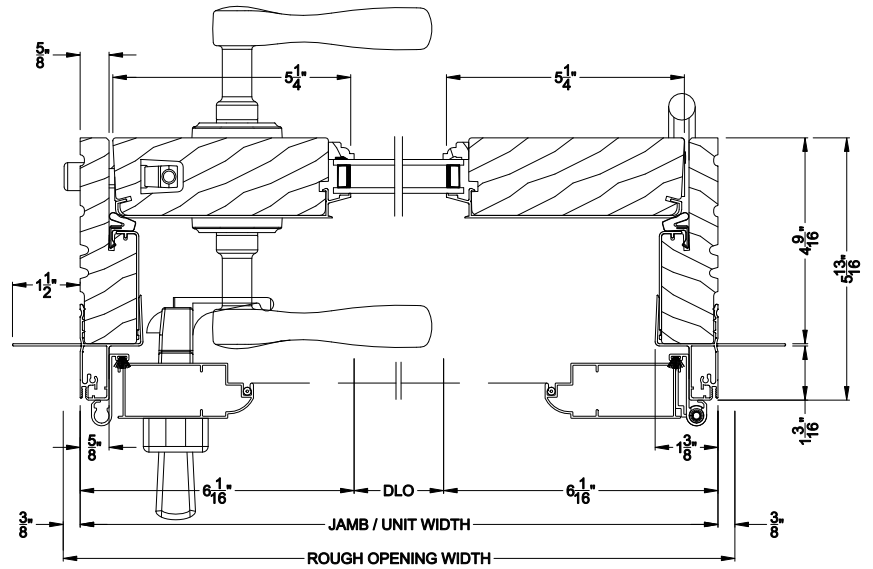

Hinged Patio Doors

CROSS SECTION DETAILS

PREMIUM INSWING DOOR (8510)
Vertical Section - 6-9/16" jamb

PREMIUM INSWING DOOR (8510)
Horizontal Section - Single Door - 6-9/16" jamb

PREMIUM INSWING DOOR (8510)
Vertical Section - ADA Sill - 6-9/16" jamb

PREMIUM INSWING DOOR (8510)
Horizontal Section - Double Door - 6-9/16" jamb

Note: All dimensions are approximate. Weather Shield reserves the right to change specifications without notice.

Weather Shield®

Premium Series™

Hinged Patio Doors

CROSS SECTION DETAILS

PREMIUM INSWING DOOR (8510)
Vertical Section
Shown with Optional Hinged Screen

PREMIUM INSWING DOOR (8510)
Horizontal Section - Single Door
Shown with Optional Hinged Screen

Note: All dimensions are approximate. Weather Shield reserves the right to change specifications without notice.