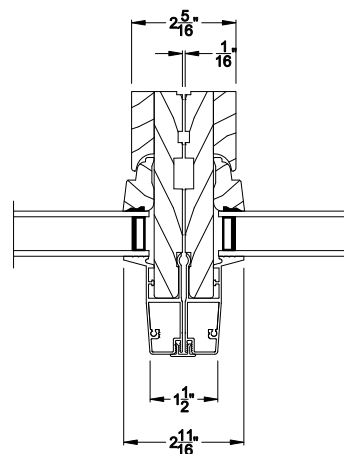

Weather Shield®

Premium Series™

Hinged Door Transom

CROSS SECTION DETAILS

PREMIUM OUTSWING HINGED DOOR TRANSOM (830)
Vertical Section

PREMIUM OUTSWING HINGED DOOR TRANSOM (830)
Horizontal Stack Section

PREMIUM OUTSWING HINGED DOOR TRANSOM (830)
Horizontal Section

PREMIUM OUTSWING HINGED DOOR TRANSOM (830)
Vertical Mull Section

Note: All dimensions are approximate. Weather Shield reserves the right to change specifications without notice.

Weather Shield®

Premium Series™

Hinged Door Transom

CROSS SECTION DETAILS

PREMIUM OUTSWING HINGED DOOR TRANSOM (830)
Vertical Section - 6-9/16" Jamb

PREMIUM OUTSWING HINGED DOOR TRANSOM (830)
Horizontal Stack Section

PREMIUM OUTSWING HINGED DOOR TRANSOM (830)
Horizontal Section - 6-9/16" Jamb

PREMIUM OUTSWING HINGED DOOR TRANSOM (830)
Vertical Mull Section

Note: All dimensions are approximate. Weather Shield reserves the right to change specifications without notice.