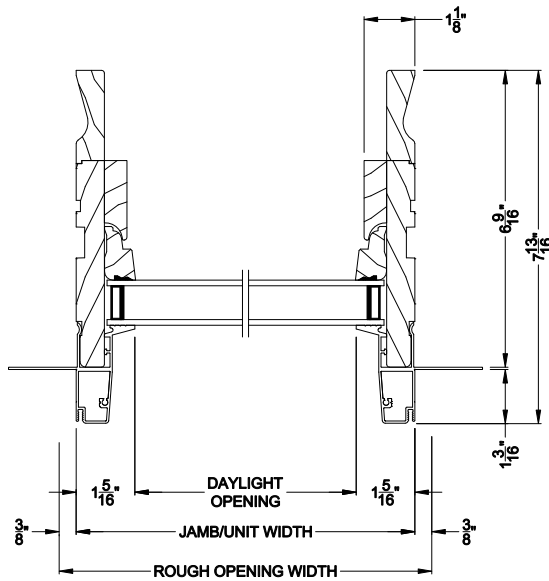

PREMIUM OUTSWING HINGED DOOR TRANSOM (830)
Vertical Mull Section

Note: All dimensions are approximate. Weather Shield reserves the right to change specifications without notice.

Weather Shield®

Premium Series™

Hinged Door Transom

CROSS SECTION DETAILS

PREMIUM OUTSWING HINGED DOOR TRANSOM (830)
Vertical Section - 6-9/16" Jamb

PREMIUM OUTSWING HINGED DOOR TRANSOM (830)
Horizontal Stack Section

PREMIUM OUTSWING HINGED DOOR TRANSOM (830)
Horizontal Section - 6-9/16" Jamb

PREMIUM OUTSWING HINGED DOOR TRANSOM (830)
Vertical Mull Section

Note: All dimensions are approximate. Weather Shield reserves the right to change specifications without notice.