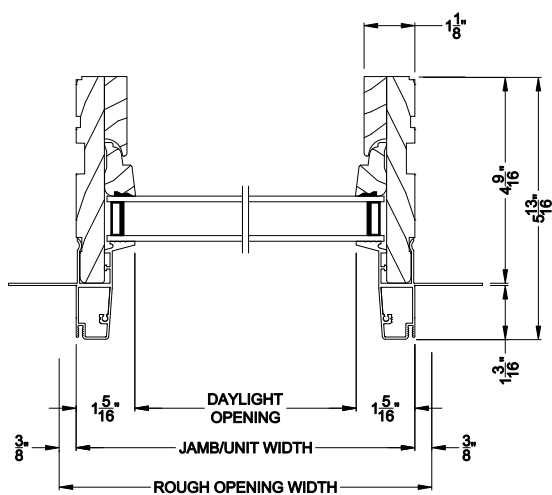

Weather Shield®

Premium Series™

Hinged Door Transom

CROSS SECTION DETAILS

PREMIUM OUTSWING HINGED DOOR TRANSOM (830)
Vertical Section

PREMIUM OUTSWING HINGED DOOR TRANSOM (830)
Horizontal Stack Section

PREMIUM OUTSWING HINGED DOOR TRANSOM (830)
Horizontal Section

PREMIUM OUTSWING HINGED DOOR TRANSOM (830)
Vertical Mull Section

Note: All dimensions are approximate. Weather Shield reserves the right to change specifications without notice.

Weather Shield®

Premium Series™

Hinged Door Transom

CROSS SECTION DETAILS

PREMIUM OUTSWING HINGED DOOR TRANSOM (830)
Vertical Section - 6-9/16" Jamb

PREMIUM OUTSWING HINGED DOOR TRANSOM (830)
Horizontal Stack Section

PREMIUM OUTSWING HINGED DOOR TRANSOM (830)
Horizontal Section - 6-9/16" Jamb

PREMIUM OUTSWING HINGED DOOR TRANSOM (830)
Vertical Mull Section

Note: All dimensions are approximate. Weather Shield reserves the right to change specifications without notice.