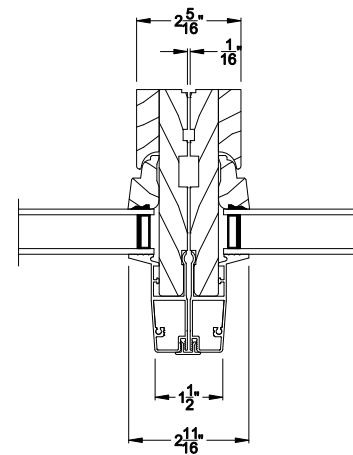

PREMIUM OUTSWING HINGED DOOR TRANSOM (830)
Vertical Mull Section

Note: All dimensions are approximate. Weather Shield reserves the right to change specifications without notice.

Weather Shield®

Premium Series™

Hinged Door Transom

CROSS SECTION DETAILS

PREMIUM OUTSWING HINGED DOOR TRANSOM (830)
Vertical Section - 6-9/16" Jamb

PREMIUM OUTSWING HINGED DOOR TRANSOM (830)
Horizontal Stack Section

PREMIUM OUTSWING HINGED DOOR TRANSOM (830)
Horizontal Section - 6-9/16" Jamb

PREMIUM OUTSWING HINGED DOOR TRANSOM (830)
Vertical Mull Section

Note: All dimensions are approximate. Weather Shield reserves the right to change specifications without notice.