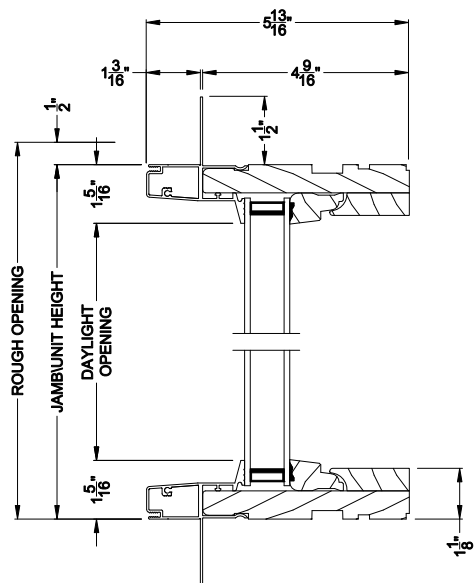

Weather Shield®

Premium Series™

Hinged Door Transom

CROSS SECTION DETAILS

PREMIUM OUTSWING HINGED DOOR TRANSOM (830)
Vertical Section

PREMIUM OUTSWING HINGED DOOR TRANSOM (830)
Horizontal Stack Section

PREMIUM OUTSWING HINGED DOOR TRANSOM (830)
Horizontal Section

PREMIUM OUTSWING HINGED DOOR TRANSOM (830)
Vertical Mull Section

Note: All dimensions are approximate. Weather Shield reserves the right to change specifications without notice.

Weather Shield®

Premium Series™

Hinged Door Transom

CROSS SECTION DETAILS

PREMIUM OUTSWING HINGED DOOR TRANSOM (830)
Vertical Section - 6-9/16" Jamb

PREMIUM OUTSWING HINGED DOOR TRANSOM (830)
Horizontal Stack Section

PREMIUM OUTSWING HINGED DOOR TRANSOM (830)
Horizontal Section - 6-9/16" Jamb

PREMIUM OUTSWING HINGED DOOR TRANSOM (830)
Vertical Mull Section

Note: All dimensions are approximate. Weather Shield reserves the right to change specifications without notice.