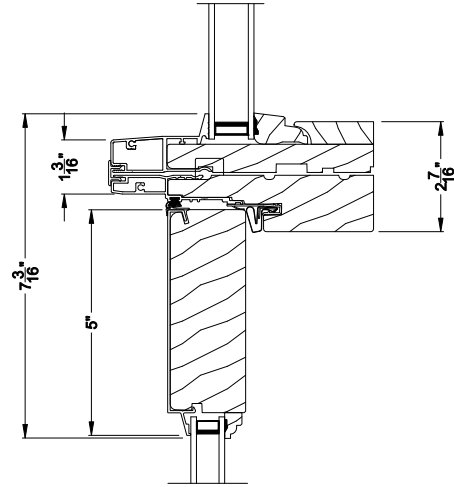

Weather Shield®

Premium Series™

Hinged Door Transom

CROSS SECTION DETAILS

PREMIUM OUTSWING HINGED DOOR TRANSOM (830)
Vertical Section

PREMIUM OUTSWING HINGED DOOR TRANSOM (830)
Horizontal Stack Section

PREMIUM OUTSWING HINGED DOOR TRANSOM (830)
Horizontal Section

PREMIUM OUTSWING HINGED DOOR TRANSOM (830)
Vertical Mull Section

Note: All dimensions are approximate. Weather Shield reserves the right to change specifications without notice.

Weather Shield®

Premium Series™

Hinged Door Transom

CROSS SECTION DETAILS

PREMIUM OUTSWING HINGED DOOR TRANSOM (830)
Vertical Section - 6-9/16" Jamb

PREMIUM OUTSWING HINGED DOOR TRANSOM (830)
Horizontal Stack Section

PREMIUM OUTSWING HINGED DOOR TRANSOM (830)
Horizontal Section - 6-9/16" Jamb

PREMIUM OUTSWING HINGED DOOR TRANSOM (830)
Vertical Mull Section

Note: All dimensions are approximate. Weather Shield reserves the right to change specifications without notice.