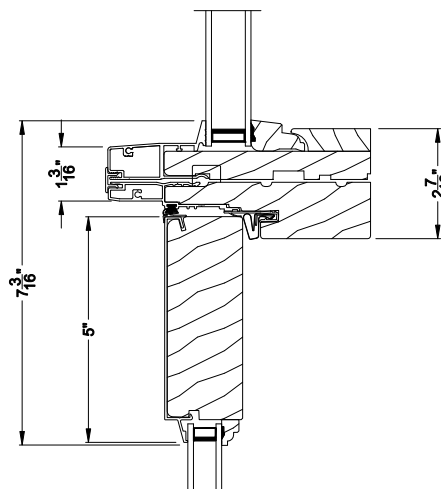

Weather Shield®

Premium Series™

Hinged Door Transom

CROSS SECTION DETAILS

PREMIUM OUTSWING HINGED DOOR TRANSOM (830)
Vertical Section

PREMIUM OUTSWING HINGED DOOR TRANSOM (830)
Horizontal Stack Section

PREMIUM OUTSWING HINGED DOOR TRANSOM (830)
Horizontal Section

PREMIUM OUTSWING HINGED DOOR TRANSOM (830)
Vertical Mull Section

Note: All dimensions are approximate. Weather Shield reserves the right to change specifications without notice.

Weather Shield®

Premium Series™

Hinged Door Transom

CROSS SECTION DETAILS

PREMIUM OUTSWING HINGED DOOR TRANSOM (830)
Vertical Section - 6-9/16" Jamb

PREMIUM OUTSWING HINGED DOOR TRANSOM (830)
Horizontal Stack Section

PREMIUM OUTSWING HINGED DOOR TRANSOM (830)
Horizontal Section - 6-9/16" Jamb

PREMIUM OUTSWING HINGED DOOR TRANSOM (830)
Vertical Mull Section

Note: All dimensions are approximate. Weather Shield reserves the right to change specifications without notice.