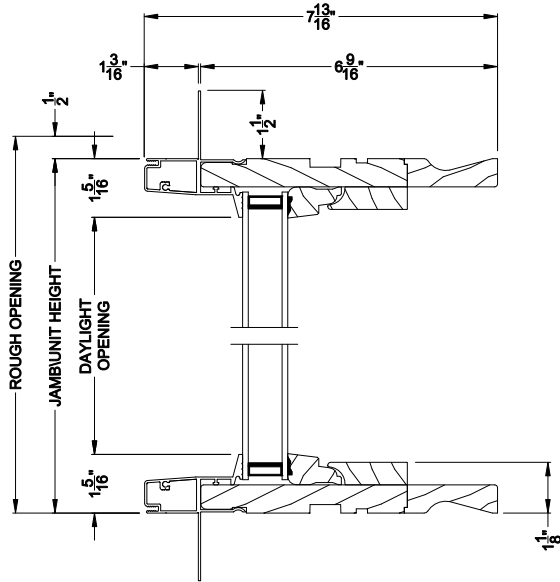

Weather Shield®

Premium Series™

Hinged Door Transom

CROSS SECTION DETAILS

PREMIUM OUTSWING HINGED DOOR TRANSOM (830)
Vertical Section

PREMIUM OUTSWING HINGED DOOR TRANSOM (830)
Horizontal Stack Section

PREMIUM OUTSWING HINGED DOOR TRANSOM (830)
Horizontal Section

PREMIUM OUTSWING HINGED DOOR TRANSOM (830)
Vertical Mull Section

Note: All dimensions are approximate. Weather Shield reserves the right to change specifications without notice.

Weather Shield®

Premium Series™

Hinged Door Transom

CROSS SECTION DETAILS

PREMIUM OUTSWING HINGED DOOR TRANSOM (830)
Vertical Section - 6-9/16" Jamb

PREMIUM OUTSWING HINGED DOOR TRANSOM (830)
Horizontal Stack Section

PREMIUM OUTSWING HINGED DOOR TRANSOM (830)
Horizontal Section - 6-9/16" Jamb

PREMIUM OUTSWING HINGED DOOR TRANSOM (830)
Vertical Mull Section

Note: All dimensions are approximate. Weather Shield reserves the right to change specifications without notice.