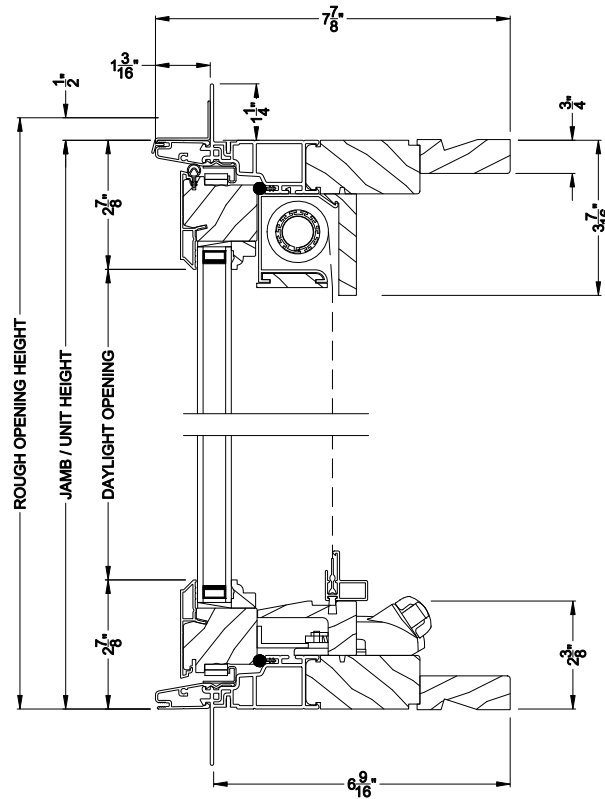

Shown with Optional Retractable Screen

PREMIUM FRENCH CASEMENT WINDOW (8218)
Vertical Section - Crank Operator

Shown with Optional Retractable Screen

PREMIUM FRENCH CASEMENT WINDOW (8218)
Horizontal Section - Crank Operator

Note: All dimensions are approximate. Weather Shield reserves the right to change specifications without notice.

Shown with Optional Retractable Screen

PREMIUM FRENCH CASEMENT WINDOW (8218)
Vertical Section - Crank Operator - 6-9/16" jamb

Shown with Optional Retractable Screen

PREMIUM FRENCH CASEMENT WINDOW (8218)
Horizontal Section - Crank Operator - 6-9/16" jamb

Note: All dimensions are approximate. Weather Shield reserves the right to change specifications without notice.

PREMIUM FRENCH CASEMENT WINDOW (8218)
Vertical Section - Crank Operator - 3-1/16" jamb

PREMIUM FRENCH CASEMENT WINDOW (8218)
Horizontal Section - Crank Operator - 3-1/16" jamb

Note: All dimensions are approximate. Weather Shield reserves the right to change specifications without notice.