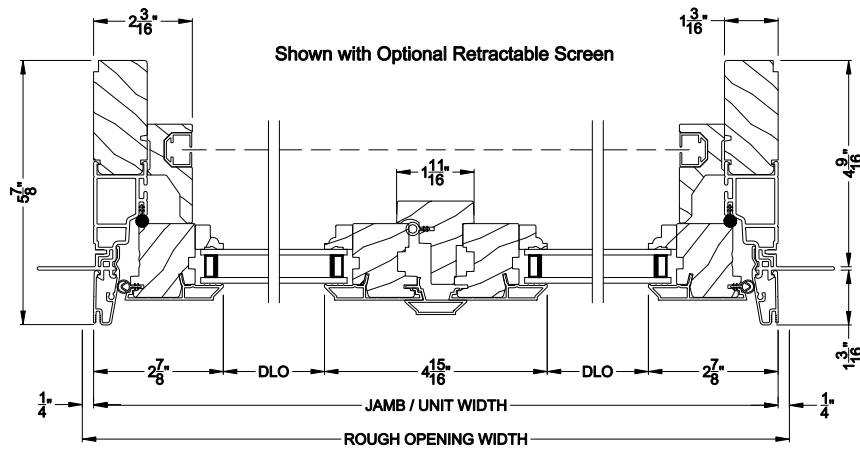

Shown with Optional Retractable Screen

PREMIUM FRENCH CASEMENT WINDOW (8218)
Vertical Section - Crank Operator

Shown with Optional Retractable Screen

PREMIUM FRENCH CASEMENT WINDOW (8218)
Horizontal Section - Crank Operator

Note: All dimensions are approximate. Weather Shield reserves the right to change specifications without notice.

Shown with Optional Retractable Screen

PREMIUM FRENCH CASEMENT WINDOW (8218)
Vertical Section - Crank Operator - 6-9/16" jamb

Shown with Optional Retractable Screen

PREMIUM FRENCH CASEMENT WINDOW (8218)
Horizontal Section - Crank Operator - 6-9/16" jamb

Note: All dimensions are approximate. Weather Shield reserves the right to change specifications without notice.

PREMIUM FRENCH CASEMENT WINDOW (8218)
Vertical Section - Crank Operator - 3-1/16" jamb

PREMIUM FRENCH CASEMENT WINDOW (8218)
Horizontal Section - Crank Operator - 3-1/16" jamb

Note: All dimensions are approximate. Weather Shield reserves the right to change specifications without notice.