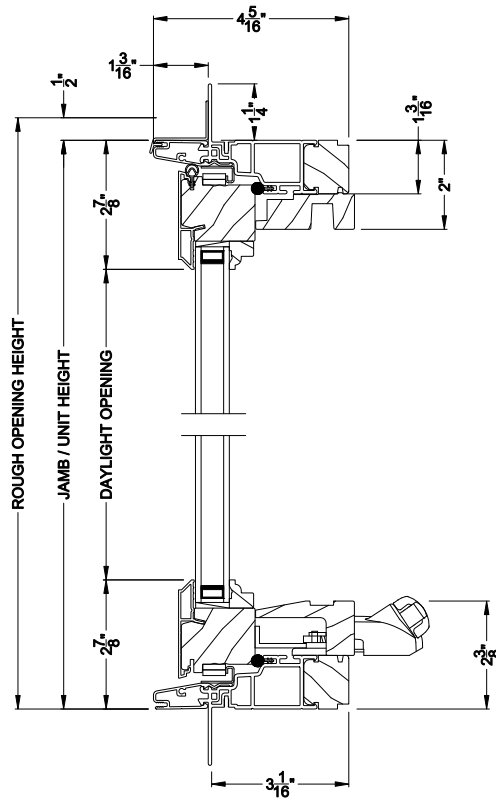

Shown with Optional Retractable Screen

PREMIUM FRENCH CASEMENT WINDOW (8218)
Vertical Section - Crank Operator

Shown with Optional Retractable Screen

PREMIUM FRENCH CASEMENT WINDOW (8218)
Horizontal Section - Crank Operator

Note: All dimensions are approximate. Weather Shield reserves the right to change specifications without notice.

Shown with Optional Retractable Screen

PREMIUM FRENCH CASEMENT WINDOW (8218)
Vertical Section - Crank Operator - 6-9/16" jamb

Shown with Optional Retractable Screen

PREMIUM FRENCH CASEMENT WINDOW (8218)
Horizontal Section - Crank Operator - 6-9/16" jamb

Note: All dimensions are approximate. Weather Shield reserves the right to change specifications without notice.

PREMIUM FRENCH CASEMENT WINDOW (8218)
Vertical Section - Crank Operator - 3-1/16" jamb

PREMIUM FRENCH CASEMENT WINDOW (8218)
Horizontal Section - Crank Operator - 3-1/16" jamb

Note: All dimensions are approximate. Weather Shield reserves the right to change specifications without notice.