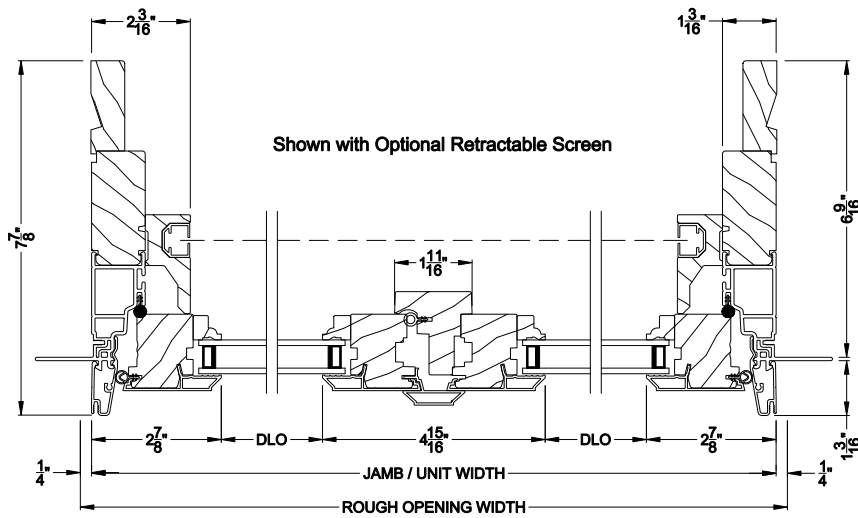

Shown with Optional Retractable Screen

PREMIUM FRENCH CASEMENT WINDOW (8218)
Vertical Section - Crank Operator

Shown with Optional Retractable Screen

PREMIUM FRENCH CASEMENT WINDOW (8218)
Horizontal Section - Crank Operator

Note: All dimensions are approximate. Weather Shield reserves the right to change specifications without notice.

Shown with Optional Retractable Screen

PREMIUM FRENCH CASEMENT WINDOW (8218)
Vertical Section - Crank Operator - 6-9/16" jamb

Shown with Optional Retractable Screen

PREMIUM FRENCH CASEMENT WINDOW (8218)
Horizontal Section - Crank Operator - 6-9/16" jamb

Note: All dimensions are approximate. Weather Shield reserves the right to change specifications without notice.

PREMIUM FRENCH CASEMENT WINDOW (8218)
Vertical Section - Crank Operator - 3-1/16" jamb

PREMIUM FRENCH CASEMENT WINDOW (8218)
Horizontal Section - Crank Operator - 3-1/16" jamb

Note: All dimensions are approximate. Weather Shield reserves the right to change specifications without notice.