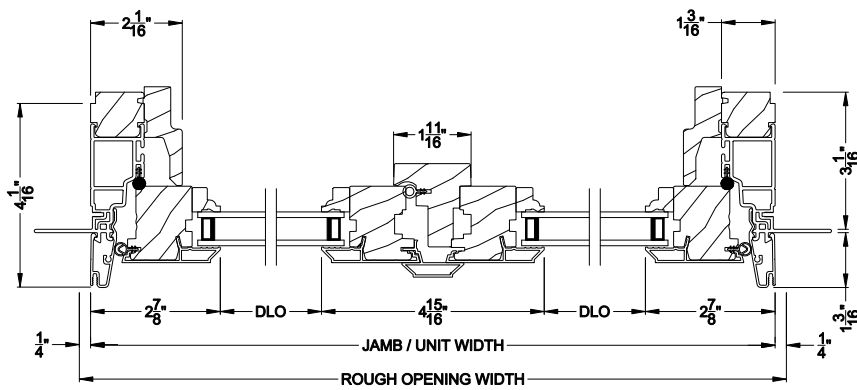

Shown with Optional Retractable Screen

PREMIUM FRENCH CASEMENT WINDOW (8218)
Vertical Section - Crank Operator

Shown with Optional Retractable Screen

PREMIUM FRENCH CASEMENT WINDOW (8218)
Horizontal Section - Crank Operator

Note: All dimensions are approximate. Weather Shield reserves the right to change specifications without notice.

Shown with Optional Retractable Screen

PREMIUM FRENCH CASEMENT WINDOW (8218)
Vertical Section - Crank Operator - 6-9/16" jamb

Shown with Optional Retractable Screen

PREMIUM FRENCH CASEMENT WINDOW (8218)
Horizontal Section - Crank Operator - 6-9/16" jamb

Note: All dimensions are approximate. Weather Shield reserves the right to change specifications without notice.

PREMIUM FRENCH CASEMENT WINDOW (8218)
Vertical Section - Crank Operator - 3-1/16" jamb

PREMIUM FRENCH CASEMENT WINDOW (8218)
Horizontal Section - Crank Operator - 3-1/16" jamb

Note: All dimensions are approximate. Weather Shield reserves the right to change specifications without notice.