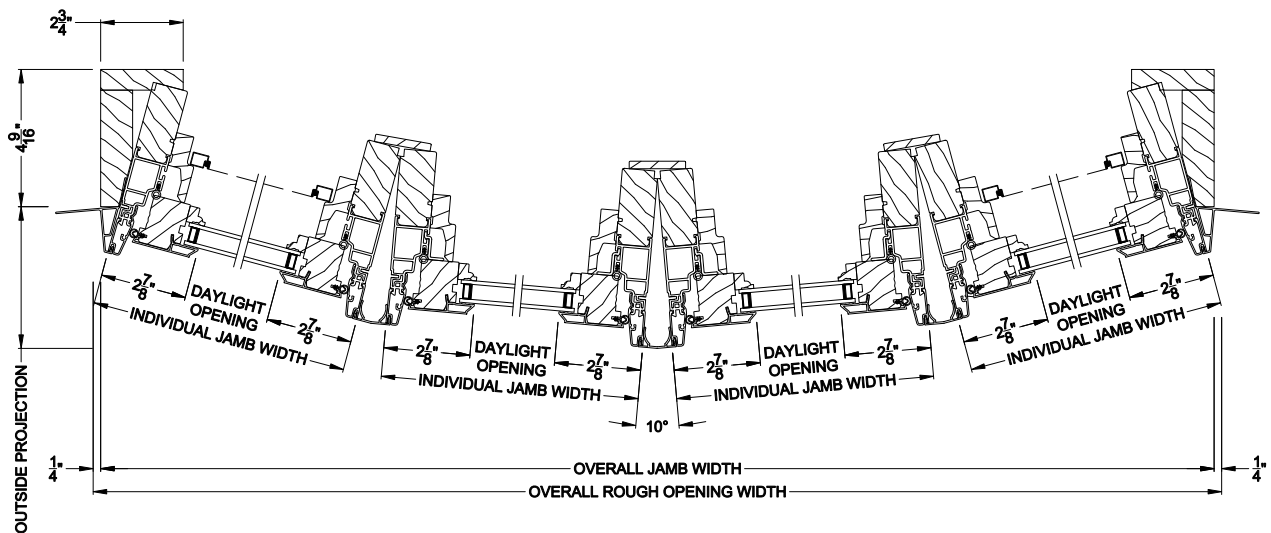

# Casement Windows

## CROSS SECTION DETAILS

**PREMIUM CASEMENT BOW (8211)**  
Vertical Section - Operating flanker

**PREMIUM CASEMENT BOW (8211)**  
Vertical Section - Picture center

**PREMIUM CASEMENT 4 WIDE BOW (8211)**  
Horizontal Section - Retrofit Jamb

Note: All dimensions are approximate. Weather Shield reserves the right to change specifications without notice.