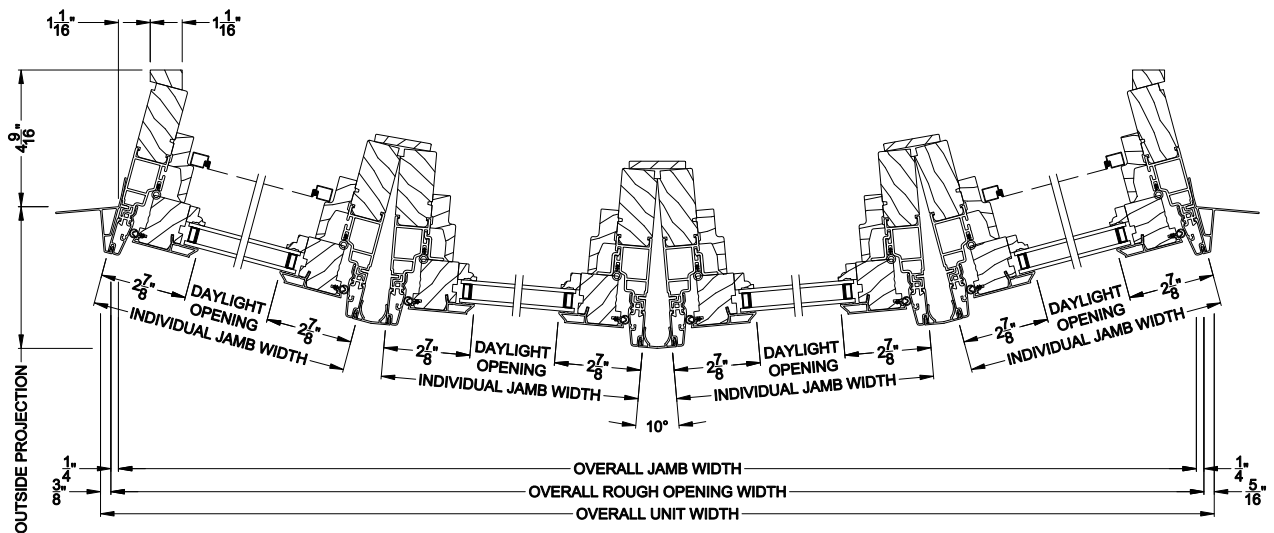

# Casement Windows

## CROSS SECTION DETAILS

**PREMIUM CASEMENT BOW (8211)**  
Vertical Section - Operating flanker

**PREMIUM CASEMENT BOW (8211)**  
Vertical Section - Picture center

**PREMIUM CASEMENT 4 WIDE BOW (8211)**  
Horizontal Section - Standard Jamb

Note: All dimensions are approximate. Weather Shield reserves the right to change specifications without notice.