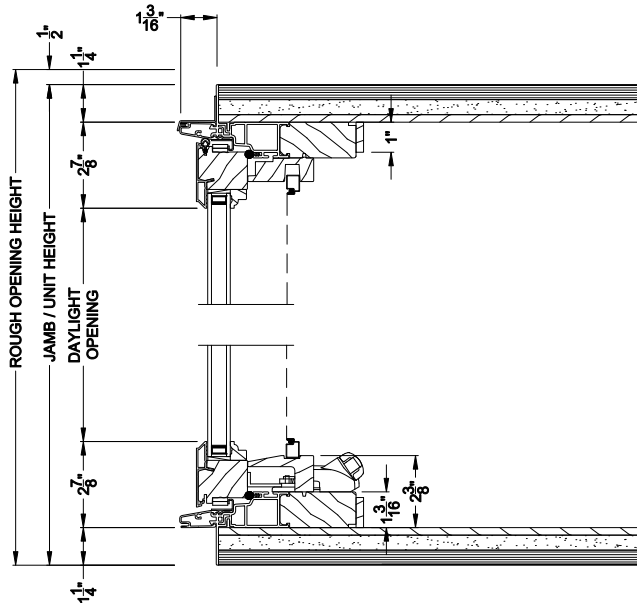

Weather Shield®

Premium Series™

Casement Windows

CROSS SECTION DETAILS

PREMIUM CASEMENT BOW (8211)
Vertical Section - Operating flanker