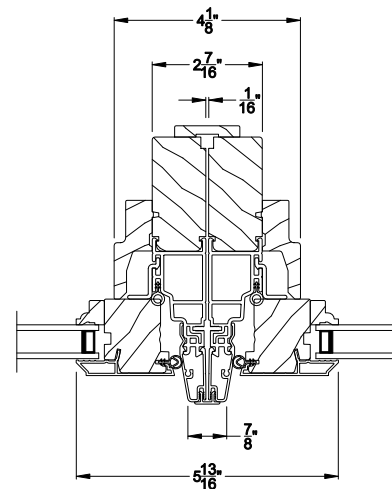

## CROSS SECTION DETAILS

**PREMIUM CASEMENT PICTURE WINDOW (8211)**  
Vertical Section

**PREMIUM CASEMENT PICTURE WINDOW**  
Horizontal Stack Section - Transom Stack over Casement Picture

**PREMIUM CASEMENT PICTURE WINDOW (8211)**  
Horizontal Section

**PREMIUM CASEMENT PICTURE WINDOW**  
Vertical Mull Section

Note: All dimensions are approximate. Weather Shield reserves the right to change specifications without notice.