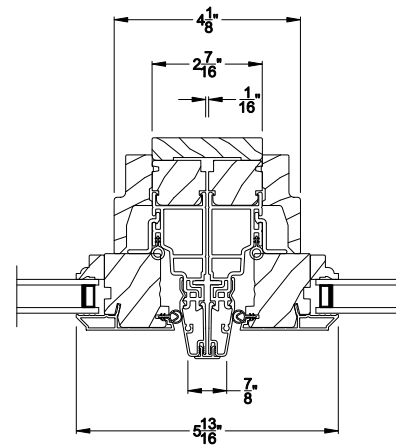

**PREMIUM CASEMENT PICTURE WINDOW (8211)**  
Horizontal Section - 6-9/16" jamb

**PREMIUM CASEMENT PICTURE WINDOW**  
Vertical Mull Section

Note: All dimensions are approximate. Weather Shield reserves the right to change specifications without notice.

## CROSS SECTION DETAILS

**PREMIUM CASEMENT PICTURE WINDOW (8211)**  
Vertical Section - 3-1/16" jamb

**PREMIUM CASEMENT PICTURE WINDOW**  
Horizontal Stack Section - Transom Stack over Casement Picture

**PREMIUM CASEMENT PICTURE WINDOW (8211)**  
Horizontal Section - 3-1/16" jamb

**PREMIUM CASEMENT PICTURE WINDOW**  
Vertical Mull Section

Note: All dimensions are approximate. Weather Shield reserves the right to change specifications without notice.