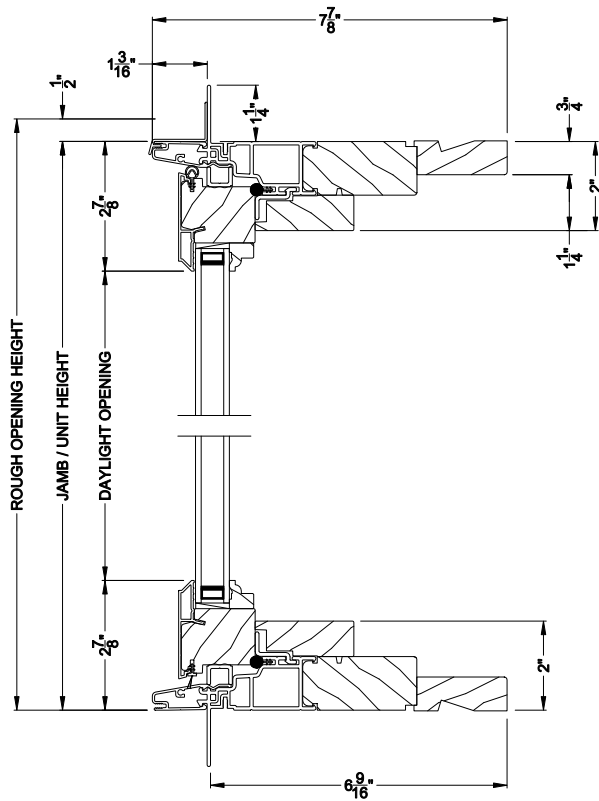

PREMIUM CASEMENT PICTURE WINDOW (8211)
Horizontal Section

Weather Shield®

Premium Series™

Casement Picture Windows

CROSS SECTION DETAILS

PREMIUM CASEMENT PICTURE WINDOW (8211)
Vertical Section - 6-9/16" jamb