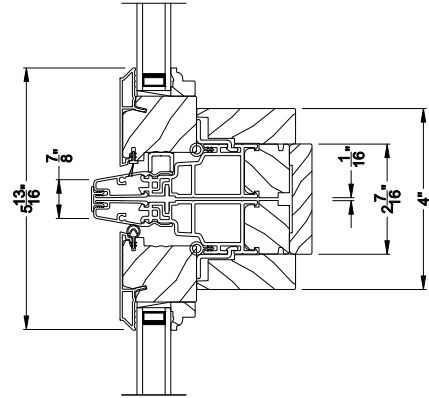

PREMIUM CASEMENT PICTURE WINDOW
Vertical Mull Section

PREMIUM CASEMENT PICTURE WINDOW
Horizontal Stack Section - Transom Stack over Casement Picture