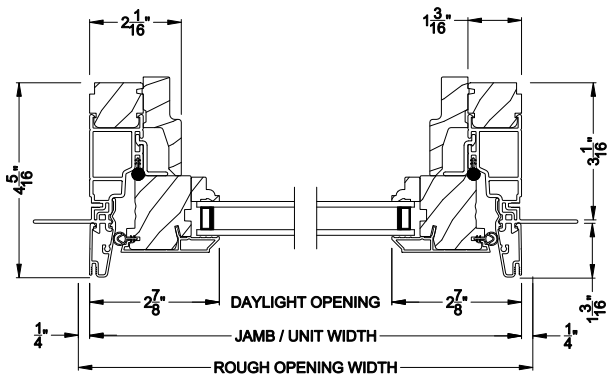

**PREMIUM CASEMENT PICTURE WINDOW (8211)**  
Horizontal Section - 3-1/16" jamb

**PREMIUM CASEMENT PICTURE WINDOW**  
Vertical Mull Section

Note: All dimensions are approximate. Weather Shield reserves the right to change specifications without notice.