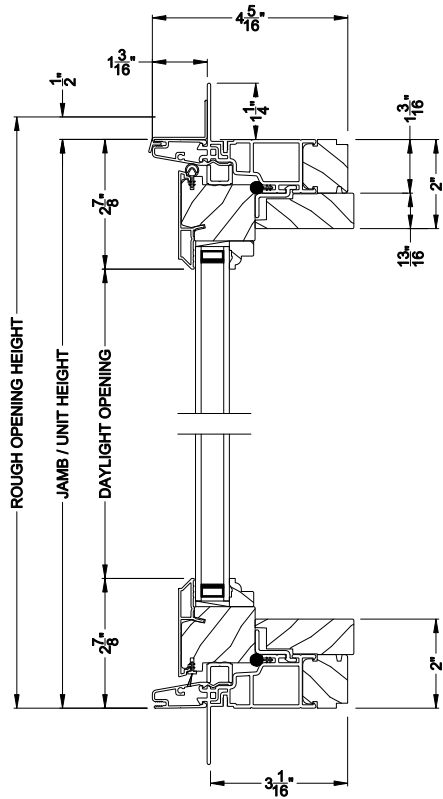

PREMIUM CASEMENT PICTURE WINDOW (8211)
Horizontal Section - 6-9/16" jamb

Weather Shield®

Premium Series™

Casement Picture Windows

CROSS SECTION DETAILS

PREMIUM CASEMENT PICTURE WINDOW (8211)
Vertical Section - 3-1/16" jamb