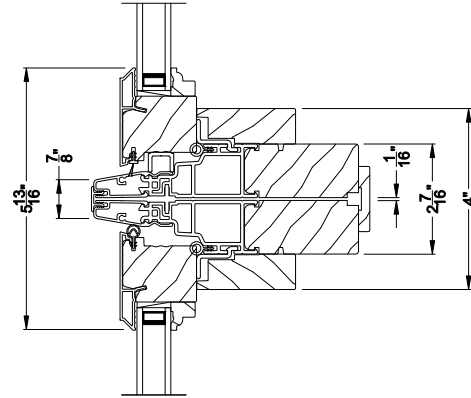

PREMIUM CASEMENT PICTURE WINDOW
Vertical Mull Section

PREMIUM CASEMENT PICTURE WINDOW
Horizontal Stack Section - Transom Stack over Casement Picture