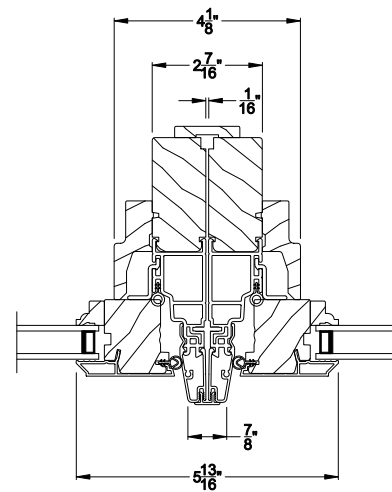

## CROSS SECTION DETAILS

**PREMIUM CASEMENT PICTURE WINDOW (8211)**  
Vertical Section - 6-9/16" jamb

**PREMIUM CASEMENT PICTURE WINDOW**  
Horizontal Stack Section - Transom Stack over Casement Picture

**PREMIUM CASEMENT PICTURE WINDOW (8211)**  
Horizontal Section - 6-9/16" jamb

**PREMIUM CASEMENT PICTURE WINDOW**  
Vertical Mull Section

Note: All dimensions are approximate. Weather Shield reserves the right to change specifications without notice.