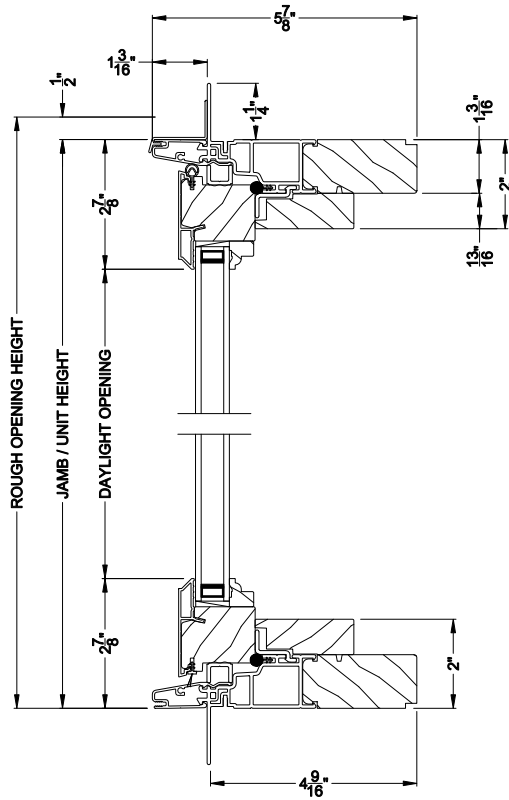

Weather Shield®

Premium Series™

Casement Picture Windows

CROSS SECTION DETAILS

PREMIUM CASEMENT PICTURE WINDOW (8211)
Vertical Section