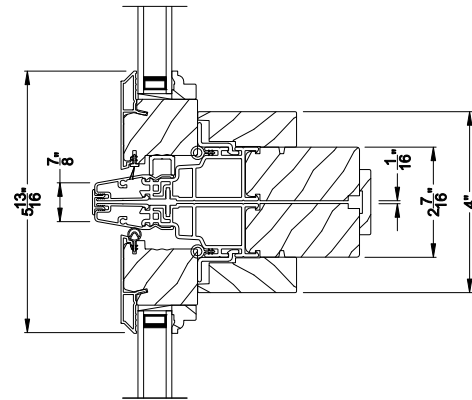

PREMIUM CASEMENT PICTURE WINDOW
Horizontal Stack Section - Transom Stack over Casement Picture