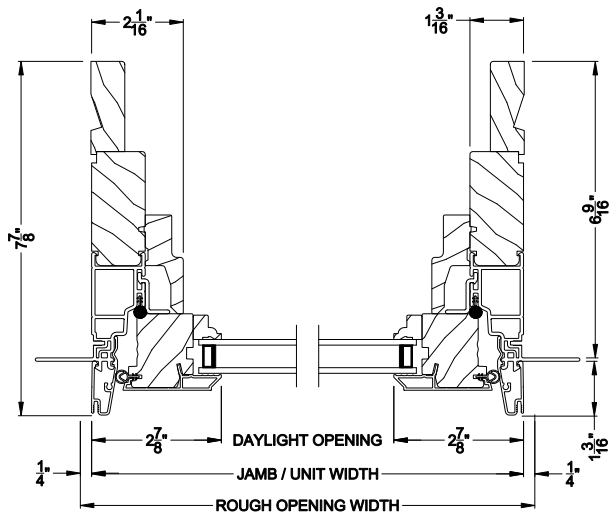

# Casement Picture Windows

## CROSS SECTION DETAILS

**PREMIUM CASEMENT PICTURE WINDOW (8211)**  
Vertical Section - 6-9/16" jamb

**PREMIUM CASEMENT PICTURE WINDOW**  
Horizontal Stack Section - Transom Stack over Casement Picture

**PREMIUM CASEMENT PICTURE WINDOW (8211)**  
Horizontal Section - 6-9/16" jamb

**PREMIUM CASEMENT PICTURE WINDOW**  
Vertical Mull Section

Note: All dimensions are approximate. Weather Shield reserves the right to change specifications without notice.