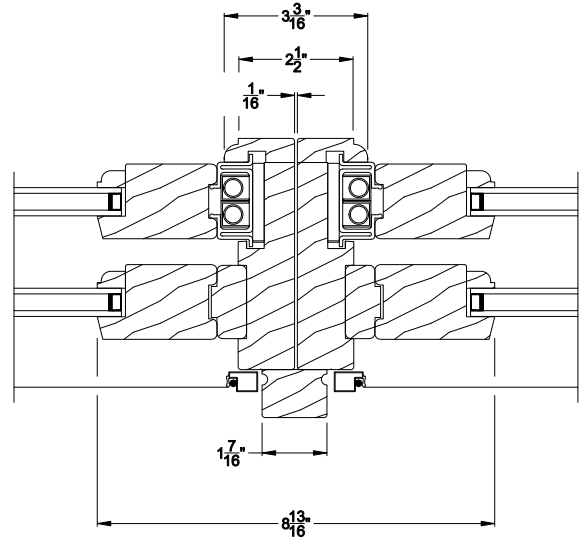

Weather Shield®

HR175™

Single Hung Tilt

CROSS SECTION DETAILS

HR175 SINGLE HUNG TILT (6101)
Vertical Section

HR175 SINGLE HUNG TILT
Vertical Mull Section

HR175 SINGLE HUNG TILT
Horizontal Stack Section

HR175 SINGLE HUNG TILT (6101)
Horizontal Section

Note: All dimensions are approximate. Weather Shield reserves the right to change specifications without notice.