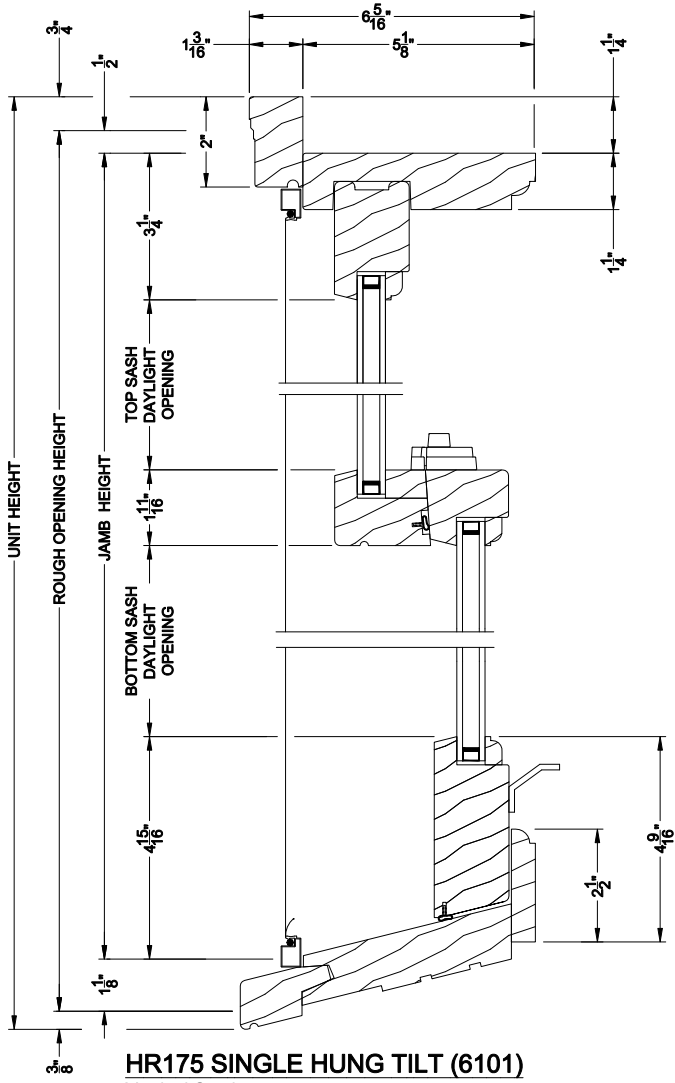

Weather Shield®

HR175™

Single Hung Tilt

CROSS SECTION DETAILS

HR175 SINGLE HUNG TILT (6101)
Vertical Section

HR175 SINGLE HUNG TILT
Vertical Mull Section

HR175 SINGLE HUNG TILT
Horizontal Stack Section

HR175 SINGLE HUNG TILT (6101)
Horizontal Section

Note: All dimensions are approximate. Weather Shield reserves the right to change specifications without notice.