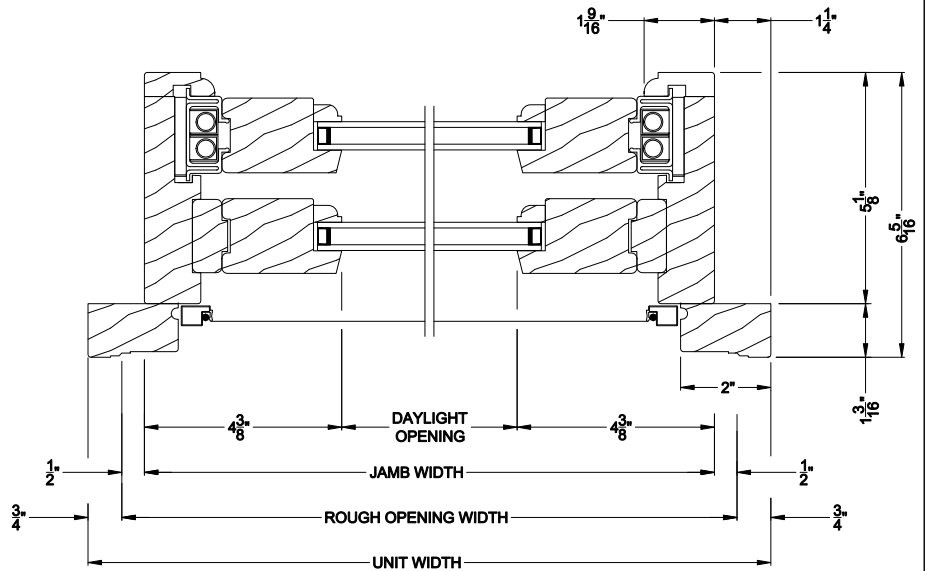

Weather Shield®

HR175™

Single Hung Tilt

CROSS SECTION DETAILS

HR175 SINGLE HUNG TILT (6101)
Vertical Section

HR175 SINGLE HUNG TILT
Vertical Mull Section

HR175 SINGLE HUNG TILT
Horizontal Stack Section

HR175 SINGLE HUNG TILT (6101)
Horizontal Section

Note: All dimensions are approximate. Weather Shield reserves the right to change specifications without notice.