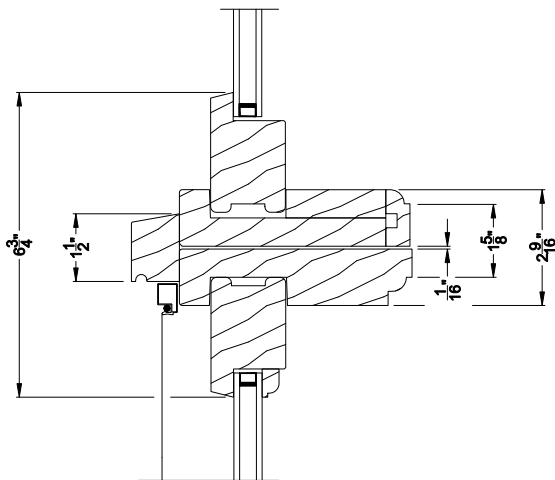

Weather Shield®

HR175™

Single Hung Tilt

CROSS SECTION DETAILS

HR175 SINGLE HUNG TILT (6101)
Vertical Section

HR175 SINGLE HUNG TILT
Vertical Mull Section

HR175 SINGLE HUNG TILT
Horizontal Stack Section

HR175 SINGLE HUNG TILT (6101)
Horizontal Section

Note: All dimensions are approximate. Weather Shield reserves the right to change specifications without notice.