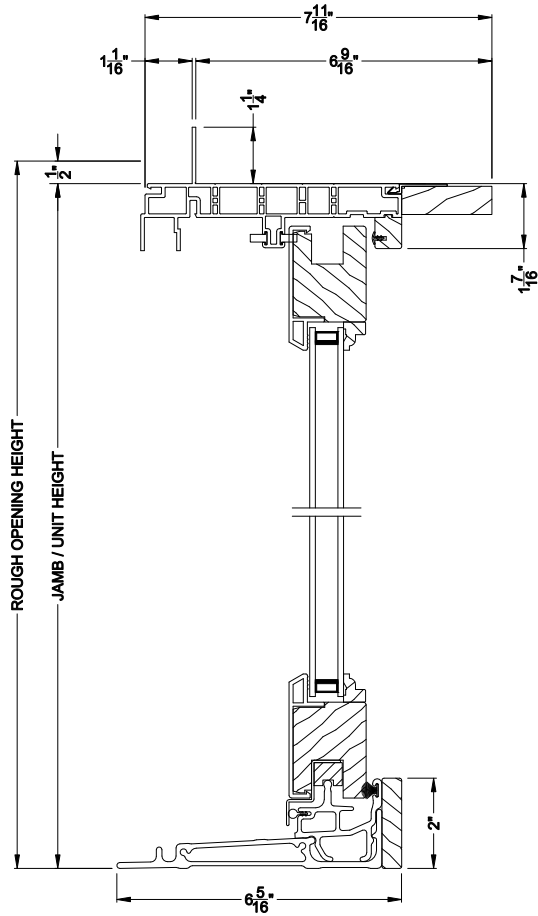

## CROSS SECTION DETAILS

**ASPIRE SLIDING PATIO SIDELITE (7704)**  
Vertical Section

**ASPIRE SLIDING PATIO DOOR (7704)**  
Horizontal Section

Note: All dimensions are approximate. Weather Shield reserves the right to change specifications without notice.

## CROSS SECTION DETAILS

**ASPIRE SLIDING PATIO SIDELITE (7704)**  
Vertical Section -  $6\frac{9}{16}$ " jamb

**ASPIRE SLIDING PATIO DOOR (7704)**  
Horizontal Section -  $6\frac{9}{16}$ " jamb

Note: All dimensions are approximate. Weather Shield reserves the right to change specifications without notice.