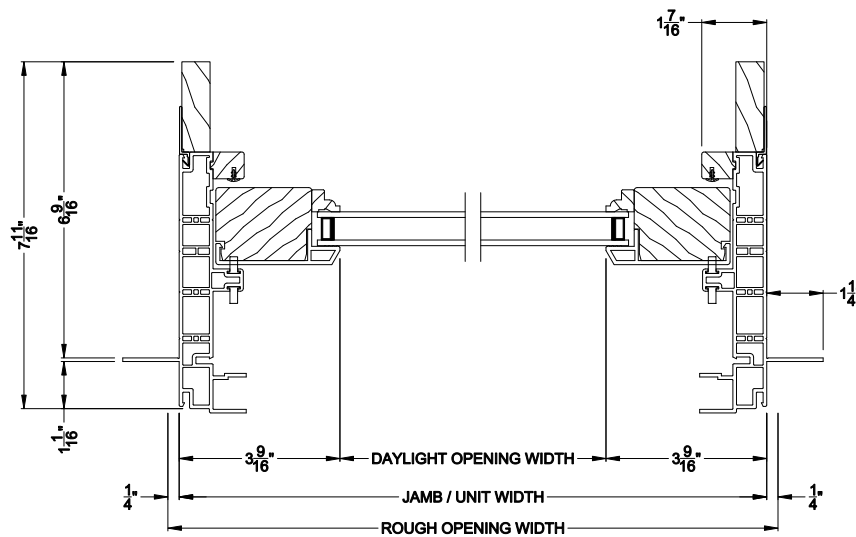

## CROSS SECTION DETAILS

**ASPIRE SLIDING PATIO SIDELITE (7704)**  
Vertical Section

**ASPIRE SLIDING PATIO DOOR (7704)**  
Horizontal Section

Note: All dimensions are approximate. Weather Shield reserves the right to change specifications without notice.

## CROSS SECTION DETAILS

**ASPIRE SLIDING PATIO SIDELITE (7704)**  
Vertical Section -  $6\frac{9}{16}$ " jamb

**ASPIRE SLIDING PATIO DOOR (7704)**  
Horizontal Section -  $6\frac{9}{16}$ " jamb

Note: All dimensions are approximate. Weather Shield reserves the right to change specifications without notice.