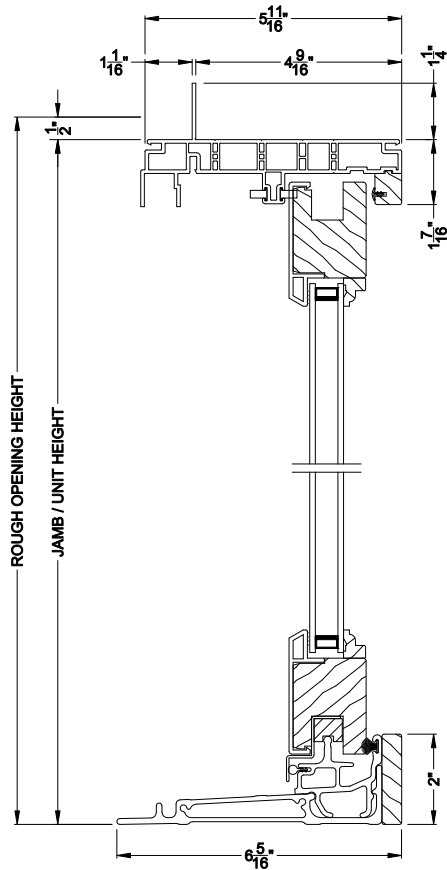

## CROSS SECTION DETAILS

**ASPIRE SLIDING PATIO SIDELITE (7704)**  
Vertical Section

**ASPIRE SLIDING PATIO DOOR (7704)**  
Horizontal Section

Note: All dimensions are approximate. Weather Shield reserves the right to change specifications without notice.

## CROSS SECTION DETAILS

**ASPIRE SLIDING PATIO SIDELITE (7704)**  
Vertical Section -  $6\frac{9}{16}$ " jamb

**ASPIRE SLIDING PATIO DOOR (7704)**  
Horizontal Section -  $6\frac{9}{16}$ " jamb

Note: All dimensions are approximate. Weather Shield reserves the right to change specifications without notice.