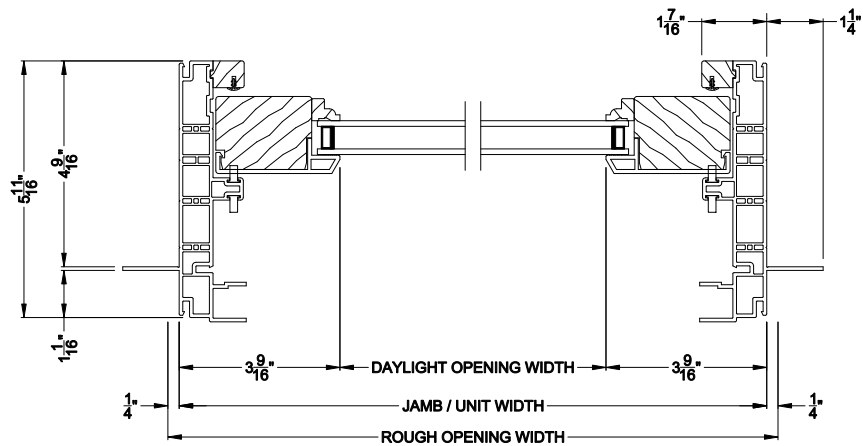

## CROSS SECTION DETAILS

**ASPIRE SLIDING PATIO SIDELITE (7704)**  
Vertical Section

**ASPIRE SLIDING PATIO DOOR (7704)**  
Horizontal Section

Note: All dimensions are approximate. Weather Shield reserves the right to change specifications without notice.

## CROSS SECTION DETAILS

**ASPIRE SLIDING PATIO SIDELITE (7704)**  
Vertical Section -  $6\frac{9}{16}$ " jamb

**ASPIRE SLIDING PATIO DOOR (7704)**  
Horizontal Section -  $6\frac{9}{16}$ " jamb

Note: All dimensions are approximate. Weather Shield reserves the right to change specifications without notice.