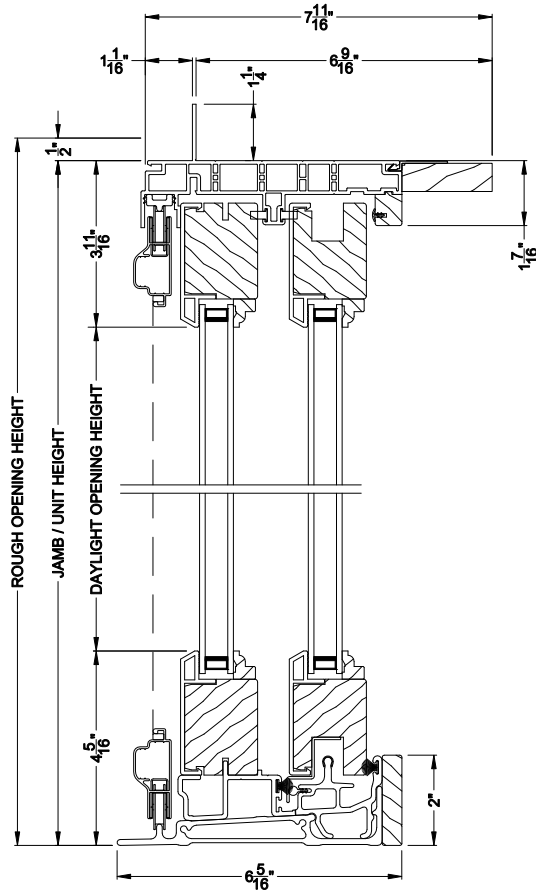

Weather Shield®

Aspire Series™

Sliding Patio Doors

CROSS SECTION DETAILS

ASPIRE SLIDING PATIO DOOR (7704)
Vertical Section

ASPIRE SLIDING PATIO DOOR
Vertical Mull Section - Fixed / Operating

ASPIRE SLIDING PATIO DOOR (7704)
Horizontal Section

Note: All dimensions are approximate. Weather Shield reserves the right to change specifications without notice.

Weather Shield®

Aspire Series™

Sliding Patio Doors

CROSS SECTION DETAILS

ASPIRE SLIDING PATIO DOOR (7704)
Vertical Section - 6-9/16" jamb

ASPIRE SLIDING PATIO DOOR
Vertical Mull Section - Fixed / Operating

ASPIRE SLIDING PATIO DOOR (7704)
Horizontal Section - 6-9/16" jamb

Note: All dimensions are approximate. Weather Shield reserves the right to change specifications without notice.