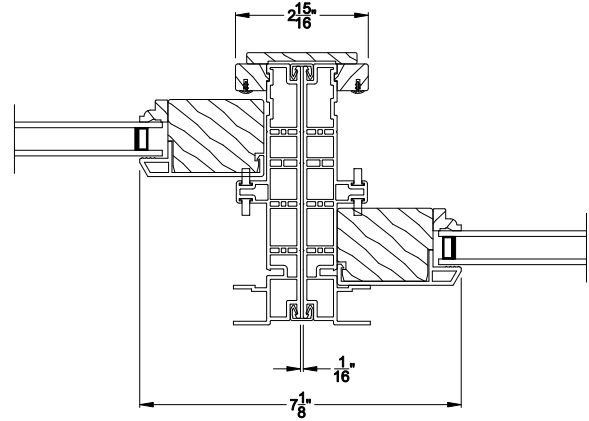

Weather Shield®

Aspire Series™

Sliding Patio Doors

CROSS SECTION DETAILS

ASPIRE SLIDING PATIO DOOR (7704)
Vertical Section

ASPIRE SLIDING PATIO DOOR
Vertical Mull Section - Fixed / Operating

ASPIRE SLIDING PATIO DOOR (7704)
Horizontal Section

Note: All dimensions are approximate. Weather Shield reserves the right to change specifications without notice.

Weather Shield®

Aspire Series™

Sliding Patio Doors

CROSS SECTION DETAILS

ASPIRE SLIDING PATIO DOOR (7704)
Vertical Section - 6-9/16" jamb

ASPIRE SLIDING PATIO DOOR
Vertical Mull Section - Fixed / Operating

ASPIRE SLIDING PATIO DOOR (7704)
Horizontal Section - 6-9/16" jamb

Note: All dimensions are approximate. Weather Shield reserves the right to change specifications without notice.