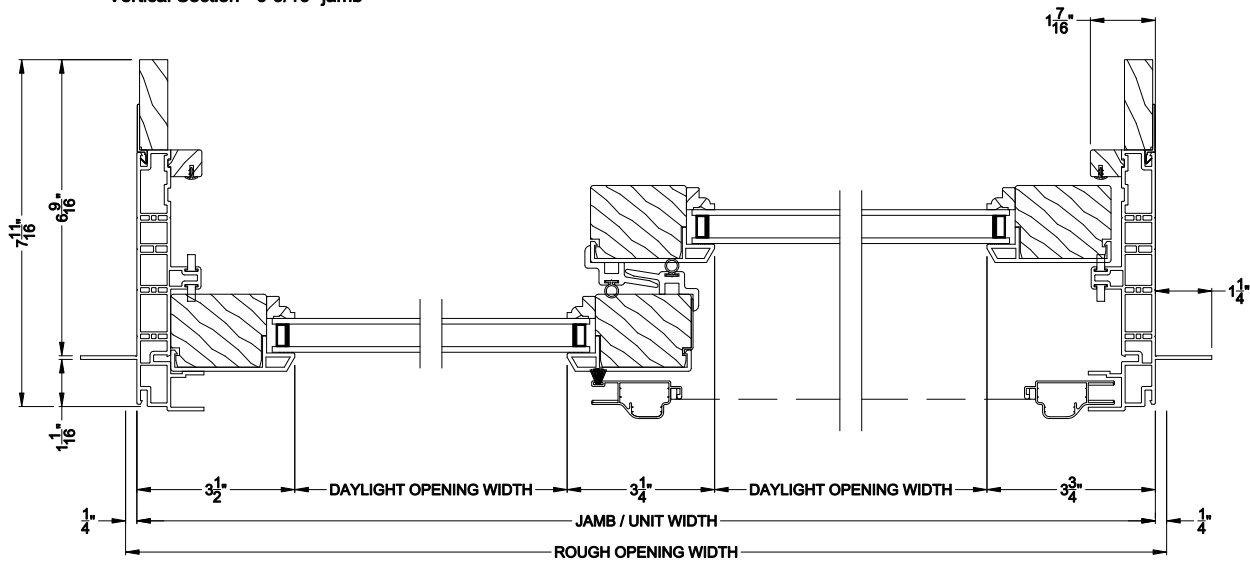

Weather Shield®

Aspire Series™

Sliding Patio Doors

CROSS SECTION DETAILS

ASPIRE SLIDING PATIO DOOR (7704)
Vertical Section

ASPIRE SLIDING PATIO DOOR
Vertical Mull Section - Fixed / Operating

ASPIRE SLIDING PATIO DOOR (7704)
Horizontal Section

Note: All dimensions are approximate. Weather Shield reserves the right to change specifications without notice.

Weather Shield®

Aspire Series™

Sliding Patio Doors

CROSS SECTION DETAILS

ASPIRE SLIDING PATIO DOOR (7704)
Vertical Section - 6-9/16" jamb

ASPIRE SLIDING PATIO DOOR
Vertical Mull Section - Fixed / Operating

ASPIRE SLIDING PATIO DOOR (7704)
Horizontal Section - 6-9/16" jamb

Note: All dimensions are approximate. Weather Shield reserves the right to change specifications without notice.