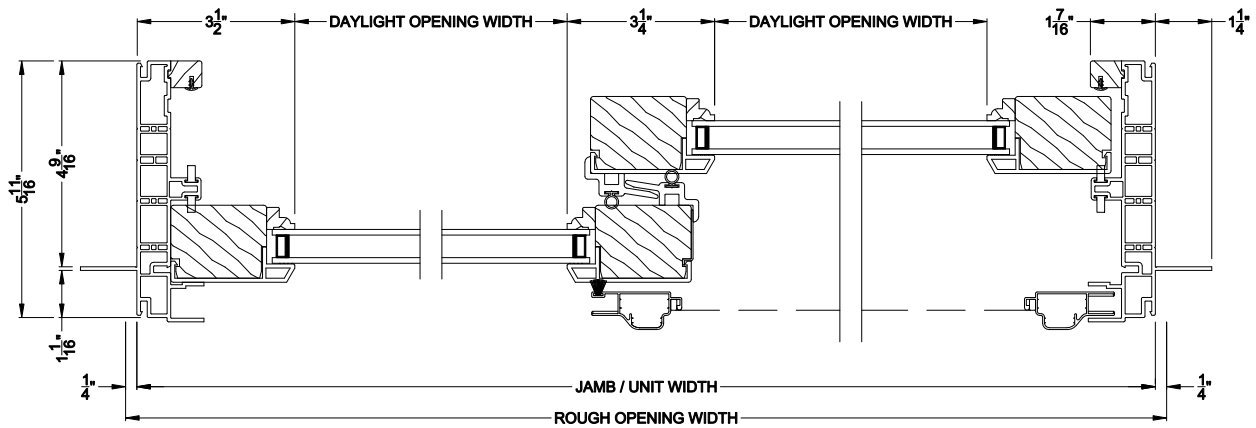

Weather Shield®

Aspire Series™

Sliding Patio Doors

CROSS SECTION DETAILS

ASPIRE SLIDING PATIO DOOR (7704)
Vertical Section

ASPIRE SLIDING PATIO DOOR
Vertical Mull Section - Fixed / Operating

ASPIRE SLIDING PATIO DOOR (7704)
Horizontal Section

Note: All dimensions are approximate. Weather Shield reserves the right to change specifications without notice.

Weather Shield®

Aspire Series™

Sliding Patio Doors

CROSS SECTION DETAILS

ASPIRE SLIDING PATIO DOOR (7704)
Vertical Section - 6-9/16" jamb

ASPIRE SLIDING PATIO DOOR
Vertical Mull Section - Fixed / Operating

ASPIRE SLIDING PATIO DOOR (7704)
Horizontal Section - 6-9/16" jamb

Note: All dimensions are approximate. Weather Shield reserves the right to change specifications without notice.