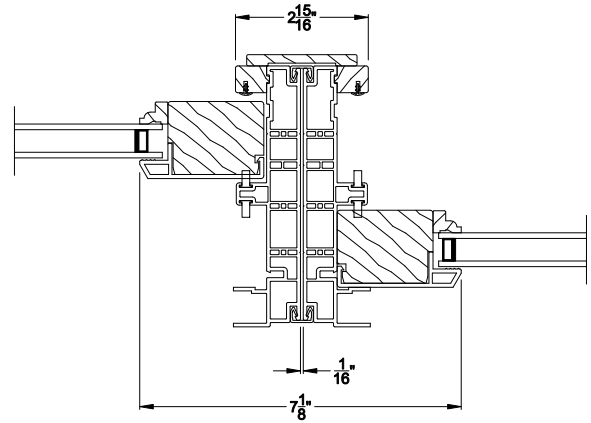

Weather Shield®

Aspire Series™

Sliding Patio Doors

CROSS SECTION DETAILS

ASPIRE SLIDING PATIO DOOR (7704)
Vertical Section

ASPIRE SLIDING PATIO DOOR
Vertical Mull Section - Fixed / Operating

ASPIRE SLIDING PATIO DOOR (7704)
Horizontal Section

Note: All dimensions are approximate. Weather Shield reserves the right to change specifications without notice.

Weather Shield®

Aspire Series™

Sliding Patio Doors

CROSS SECTION DETAILS

ASPIRE SLIDING PATIO DOOR (7704)
Vertical Section - 6-9/16" jamb

ASPIRE SLIDING PATIO DOOR
Vertical Mull Section - Fixed / Operating

ASPIRE SLIDING PATIO DOOR (7704)
Horizontal Section - 6-9/16" jamb

Note: All dimensions are approximate. Weather Shield reserves the right to change specifications without notice.