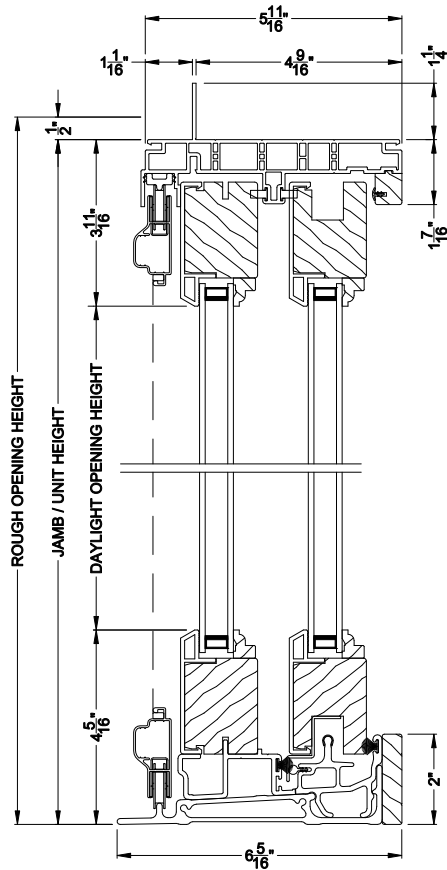

Weather Shield®

Aspire Series™

Sliding Patio Doors

CROSS SECTION DETAILS

ASPIRE SLIDING PATIO DOOR (7704)
Vertical Section

ASPIRE SLIDING PATIO DOOR
Vertical Mull Section - Fixed / Operating

ASPIRE SLIDING PATIO DOOR (7704)
Horizontal Section

Note: All dimensions are approximate. Weather Shield reserves the right to change specifications without notice.

Weather Shield®

Aspire Series™

Sliding Patio Doors

CROSS SECTION DETAILS

ASPIRE SLIDING PATIO DOOR (7704)
Vertical Section - 6-9/16" jamb

ASPIRE SLIDING PATIO DOOR
Vertical Mull Section - Fixed / Operating

ASPIRE SLIDING PATIO DOOR (7704)
Horizontal Section - 6-9/16" jamb

Note: All dimensions are approximate. Weather Shield reserves the right to change specifications without notice.