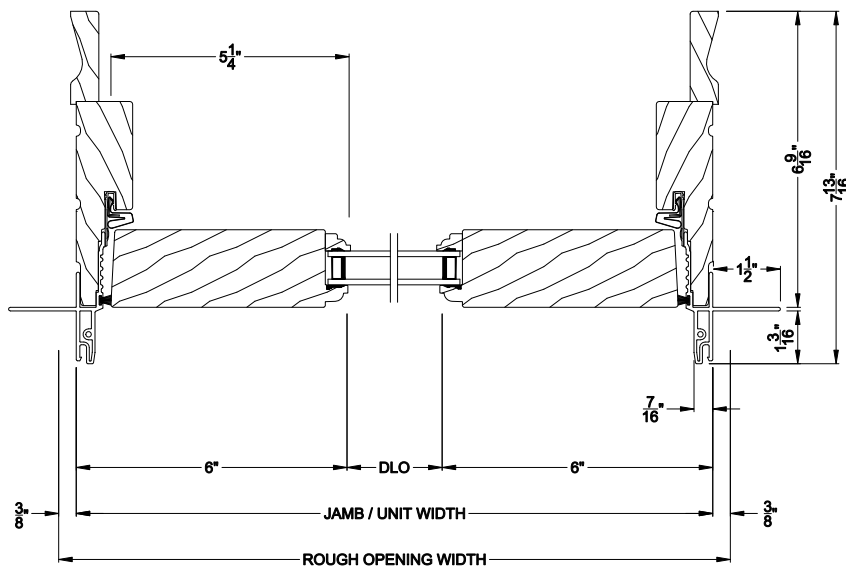

ASPIRE OUTSWING DOOR (7602)
Stationary Vertical Section - ADA Sill

ASPIRE OUTSWING DOOR (7602)
Stationary Horizontal Section - Single Door

Note: All dimensions are approximate. Weather Shield reserves the right to change specifications without notice.

Weather Shield®

Aspire Series™

Hinged Patio Doors

CROSS SECTION DETAILS

ASPIRE OUTSWING DOOR (7602)
Vertical Section - Standard Sill - 6-9/16" jamb

ASPIRE OUTSWING DOOR (7602)
Vertical Section - Alternate Low Profile Sill - 6-9/16" jamb

ASPIRE OUTSWING DOOR (7602)
Vertical Section - ADA Sill - 6-9/16" jamb

ASPIRE OUTSWING DOOR (7602)
Horizontal Section - Single Door - 6-9/16" jamb

Note: All dimensions are approximate. Weather Shield reserves the right to change specifications without notice.