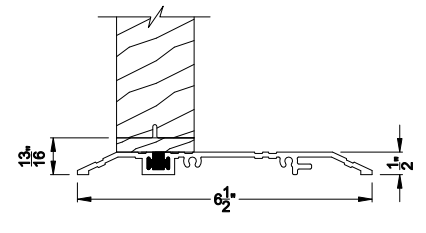

Weather Shield®

Aspire Series™

Hinged Patio Doors

CROSS SECTION DETAILS

ASPIRE OUTSWING DOOR (7602)
Stationary Vertical Section - Standard Sill

ASPIRE OUTSWING DOOR (7602)
Stationary Vertical Section - Alternate Low Profile Sill

ASPIRE OUTSWING DOOR (7602)
Stationary Vertical Section - ADA Sill

ASPIRE OUTSWING DOOR (7602)
Stationary Horizontal Section - Single Door

Note: All dimensions are approximate. Weather Shield reserves the right to change specifications without notice.

Weather Shield®

Aspire Series™

Hinged Patio Doors

CROSS SECTION DETAILS

ASPIRE OUTSWING DOOR (7602)
Vertical Section - Standard Sill - 6-9/16" jamb

ASPIRE OUTSWING DOOR (7602)
Vertical Section - Alternate Low Profile Sill - 6-9/16" jamb

ASPIRE OUTSWING DOOR (7602)
Vertical Section - ADA Sill - 6-9/16" jamb

ASPIRE OUTSWING DOOR (7602)
Horizontal Section - Single Door - 6-9/16" jamb

Note: All dimensions are approximate. Weather Shield reserves the right to change specifications without notice.