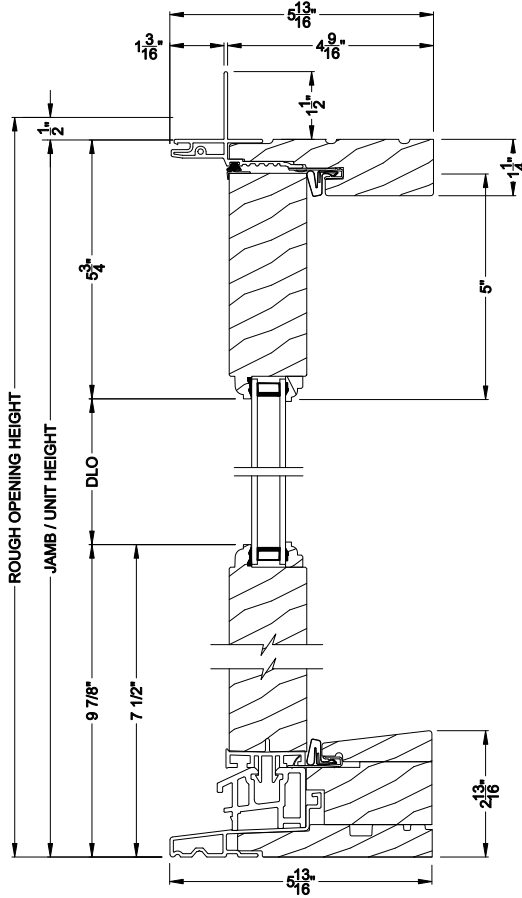

Weather Shield®

Aspire Series™

Hinged Patio Doors

CROSS SECTION DETAILS

ASPIRE OUTSWING DOOR (7602)
Stationary Vertical Section - Standard Sill

ASPIRE OUTSWING DOOR (7602)
Stationary Vertical Section - Alternate Low Profile Sill

ASPIRE OUTSWING DOOR (7602)
Stationary Vertical Section - ADA Sill

ASPIRE OUTSWING DOOR (7602)
Stationary Horizontal Section - Single Door

Note: All dimensions are approximate. Weather Shield reserves the right to change specifications without notice.

Weather Shield®

Aspire Series™

Hinged Patio Doors

CROSS SECTION DETAILS

ASPIRE OUTSWING DOOR (7602)
Vertical Section - Standard Sill - 6-9/16" jamb

ASPIRE OUTSWING DOOR (7602)
Vertical Section - Alternate Low Profile Sill - 6-9/16" jamb

ASPIRE OUTSWING DOOR (7602)
Vertical Section - ADA Sill - 6-9/16" jamb

ASPIRE OUTSWING DOOR (7602)
Horizontal Section - Single Door - 6-9/16" jamb

Note: All dimensions are approximate. Weather Shield reserves the right to change specifications without notice.