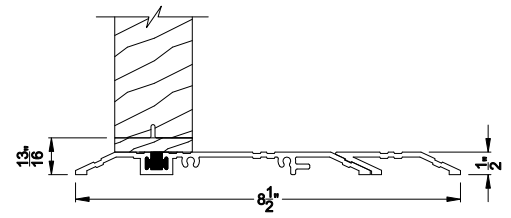

ASPIRE OUTSWING DOOR (7602)
Stationary Vertical Section - ADA Sill

ASPIRE OUTSWING DOOR (7602)
Stationary Horizontal Section - Single Door

Note: All dimensions are approximate. Weather Shield reserves the right to change specifications without notice.

Weather Shield®

Aspire Series™

Hinged Patio Doors

CROSS SECTION DETAILS

ASPIRE OUTSWING DOOR (7602)
Vertical Section - Standard Sill - 6-9/16" jamb

ASPIRE OUTSWING DOOR (7602)
Vertical Section - Alternate Low Profile Sill - 6-9/16" jamb

ASPIRE OUTSWING DOOR (7602)
Vertical Section - ADA Sill - 6-9/16" jamb

ASPIRE OUTSWING DOOR (7602)
Horizontal Section - Single Door - 6-9/16" jamb

Note: All dimensions are approximate. Weather Shield reserves the right to change specifications without notice.