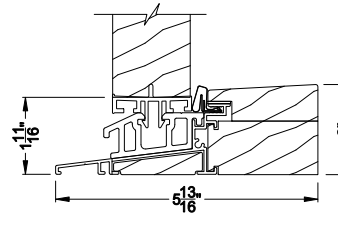

Weather Shield®

Aspire Series™

Hinged Patio Doors

CROSS SECTION DETAILS

ASPIRE OUTSWING DOOR (7602)
Stationary Vertical Section - Standard Sill

ASPIRE OUTSWING DOOR (7602)
Stationary Vertical Section - Alternate Low Profile Sill

ASPIRE OUTSWING DOOR (7602)
Stationary Vertical Section - ADA Sill

ASPIRE OUTSWING DOOR (7602)
Stationary Horizontal Section - Single Door

Note: All dimensions are approximate. Weather Shield reserves the right to change specifications without notice.

Weather Shield®

Aspire Series™

Hinged Patio Doors

CROSS SECTION DETAILS

ASPIRE OUTSWING DOOR (7602)
Vertical Section - Standard Sill - 6-9/16" jamb

ASPIRE OUTSWING DOOR (7602)
Vertical Section - Alternate Low Profile Sill - 6-9/16" jamb

ASPIRE OUTSWING DOOR (7602)
Vertical Section - ADA Sill - 6-9/16" jamb

ASPIRE OUTSWING DOOR (7602)
Horizontal Section - Single Door - 6-9/16" jamb

Note: All dimensions are approximate. Weather Shield reserves the right to change specifications without notice.