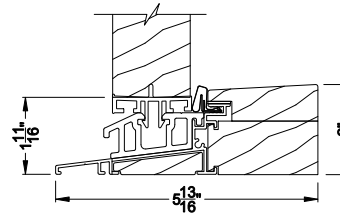

ASPIRE OUTSWING DOOR (7602)
Stationary Vertical Section - ADA Sill

ASPIRE OUTSWING DOOR (7602)
Stationary Horizontal Section - Single Door

Note: All dimensions are approximate. Weather Shield reserves the right to change specifications without notice.

Weather Shield®

Aspire Series™

Hinged Patio Doors

CROSS SECTION DETAILS

ASPIRE OUTSWING DOOR (7602)
Vertical Section - Standard Sill - 6-9/16" jamb

ASPIRE OUTSWING DOOR (7602)
Vertical Section - Alternate Low Profile Sill - 6-9/16" jamb

ASPIRE OUTSWING DOOR (7602)
Vertical Section - ADA Sill - 6-9/16" jamb

ASPIRE OUTSWING DOOR (7602)
Horizontal Section - Single Door - 6-9/16" jamb

Note: All dimensions are approximate. Weather Shield reserves the right to change specifications without notice.