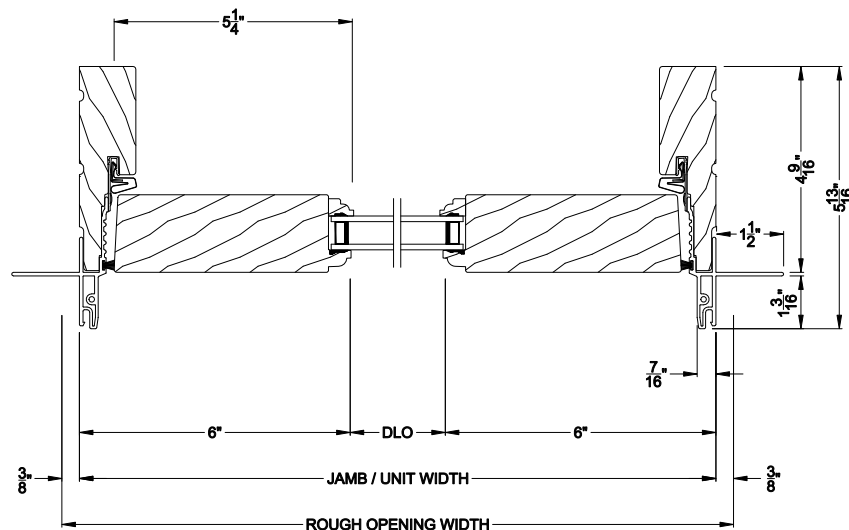

Weather Shield®

Aspire Series™

Hinged Patio Doors

CROSS SECTION DETAILS

ASPIRE OUTSWING DOOR (7602)
Stationary Vertical Section - Standard Sill

ASPIRE OUTSWING DOOR (7602)
Stationary Vertical Section - Alternate Low Profile Sill

ASPIRE OUTSWING DOOR (7602)
Stationary Vertical Section - ADA Sill

ASPIRE OUTSWING DOOR (7602)
Stationary Horizontal Section - Single Door

Note: All dimensions are approximate. Weather Shield reserves the right to change specifications without notice.

Weather Shield®

Aspire Series™

Hinged Patio Doors

CROSS SECTION DETAILS

ASPIRE OUTSWING DOOR (7602)
Vertical Section - Standard Sill - 6-9/16" jamb

ASPIRE OUTSWING DOOR (7602)
Vertical Section - Alternate Low Profile Sill - 6-9/16" jamb

ASPIRE OUTSWING DOOR (7602)
Vertical Section - ADA Sill - 6-9/16" jamb

ASPIRE OUTSWING DOOR (7602)
Horizontal Section - Single Door - 6-9/16" jamb

Note: All dimensions are approximate. Weather Shield reserves the right to change specifications without notice.