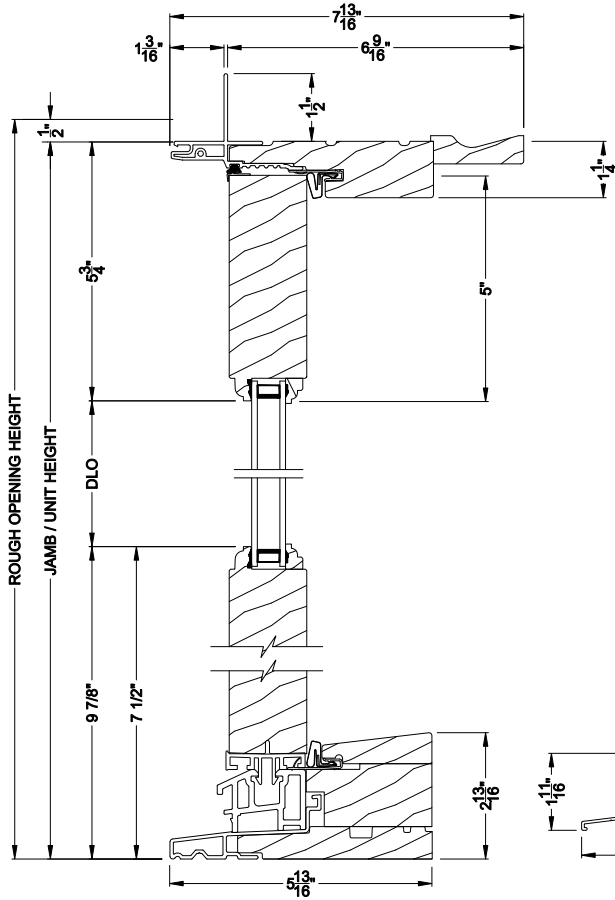

Weather Shield®

Aspire Series™

Hinged Patio Doors

CROSS SECTION DETAILS

ASPIRE OUTSWING DOOR (7602)
Stationary Vertical Section - Standard Sill

ASPIRE OUTSWING DOOR (7602)
Stationary Vertical Section - Alternate Low Profile Sill

ASPIRE OUTSWING DOOR (7602)
Stationary Vertical Section - ADA Sill

ASPIRE OUTSWING DOOR (7602)
Stationary Horizontal Section - Single Door

Note: All dimensions are approximate. Weather Shield reserves the right to change specifications without notice.

Weather Shield®

Aspire Series™

Hinged Patio Doors

CROSS SECTION DETAILS

ASPIRE OUTSWING DOOR (7602)
Vertical Section - Standard Sill - 6-9/16" jamb

ASPIRE OUTSWING DOOR (7602)
Vertical Section - Alternate Low Profile Sill - 6-9/16" jamb

ASPIRE OUTSWING DOOR (7602)
Vertical Section - ADA Sill - 6-9/16" jamb

ASPIRE OUTSWING DOOR (7602)
Horizontal Section - Single Door - 6-9/16" jamb

Note: All dimensions are approximate. Weather Shield reserves the right to change specifications without notice.