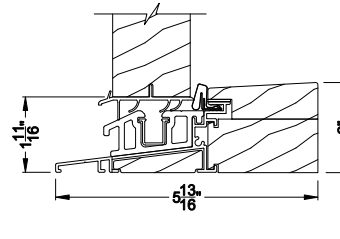

Weather Shield®

Aspire Series™

Hinged Patio Doors

CROSS SECTION DETAILS

ASPIRE OUTSWING DOOR (7602)
Vertical Section - Standard Sill

ASPIRE OUTSWING DOOR (7602)
Horizontal Section - Single Door

ASPIRE OUTSWING DOOR (7602)
Vertical Section - Alternate Low Profile Sill

ASPIRE OUTSWING DOOR (7602)
Vertical Section - ADA Sill

ASPIRE OUTSWING DOOR (7602)
Horizontal Section - Double Door

Note: All dimensions are approximate. Weather Shield reserves the right to change specifications without notice.

Weather Shield®

Aspire Series™

Hinged Patio Doors

CROSS SECTION DETAILS

ASPIRE OUTSWING DOOR (7602)
Vertical Section - Standard Sill - 6-9/16" jamb

ASPIRE OUTSWING DOOR (7602)
Horizontal Section - Single Door - 6-9/16" jamb

Note: All dimensions are approximate. Weather Shield reserves the right to change specifications without notice.