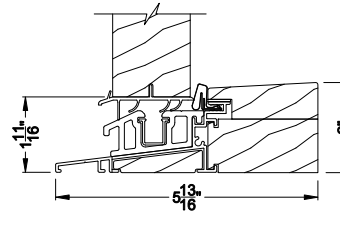

ASPIRE OUTSWING DOOR (7602)
Vertical Section - ADA Sill

ASPIRE OUTSWING DOOR (7602)
Horizontal Section - Double Door

Note: All dimensions are approximate. Weather Shield reserves the right to change specifications without notice.

Weather Shield®

Aspire Series™

Hinged Patio Doors

CROSS SECTION DETAILS

ASPIRE OUTSWING DOOR (7602)
Vertical Section - Standard Sill - 6-9/16" jamb

ASPIRE OUTSWING DOOR (7602)
Horizontal Section - Single Door - 6-9/16" jamb

ASPIRE OUTSWING DOOR (7602)
Vertical Section - Alternate Low Profile Sill - 6-9/16" jamb

ASPIRE OUTSWING DOOR (7602)
Vertical Section - ADA Sill - 6-9/16" jamb

ASPIRE OUTSWING DOOR (7602)
Horizontal Section - Double Door - 6-9/16" jamb

Note: All dimensions are approximate. Weather Shield reserves the right to change specifications without notice.