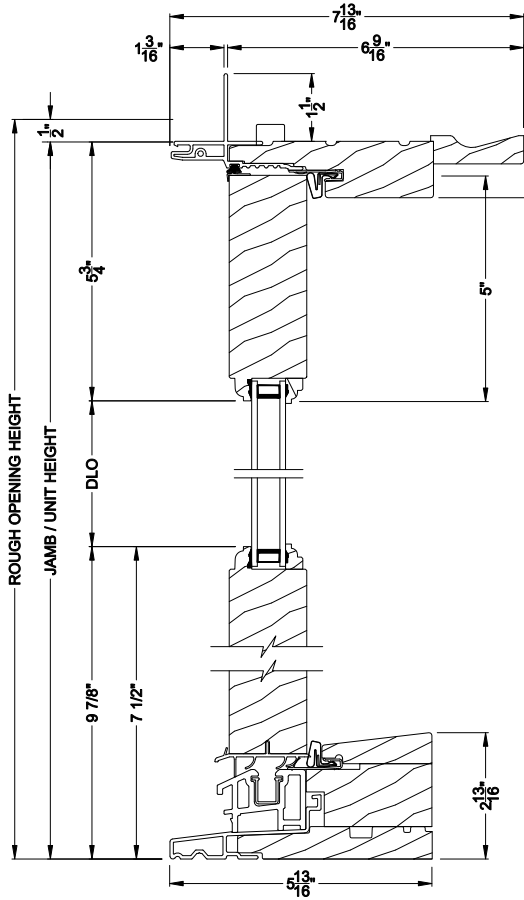

ASPIRE OUTSWING DOOR (7602)
Vertical Section - ADA Sill

ASPIRE OUTSWING DOOR (7602)
Horizontal Section - Double Door

Note: All dimensions are approximate. Weather Shield reserves the right to change specifications without notice.

Weather Shield®

Aspire Series™

Hinged Patio Doors

CROSS SECTION DETAILS

ASPIRE OUTSWING DOOR (7602)
Vertical Section - Standard Sill - 6-9/16" jamb

ASPIRE OUTSWING DOOR (7602)
Horizontal Section - Single Door - 6-9/16" jamb

ASPIRE OUTSWING DOOR (7602)
Vertical Section - Alternate Low Profile Sill - 6-9/16" jamb

ASPIRE OUTSWING DOOR (7602)
Vertical Section - ADA Sill - 6-9/16" jamb

ASPIRE OUTSWING DOOR (7602)
Horizontal Section - Double Door - 6-9/16" jamb

Note: All dimensions are approximate. Weather Shield reserves the right to change specifications without notice.