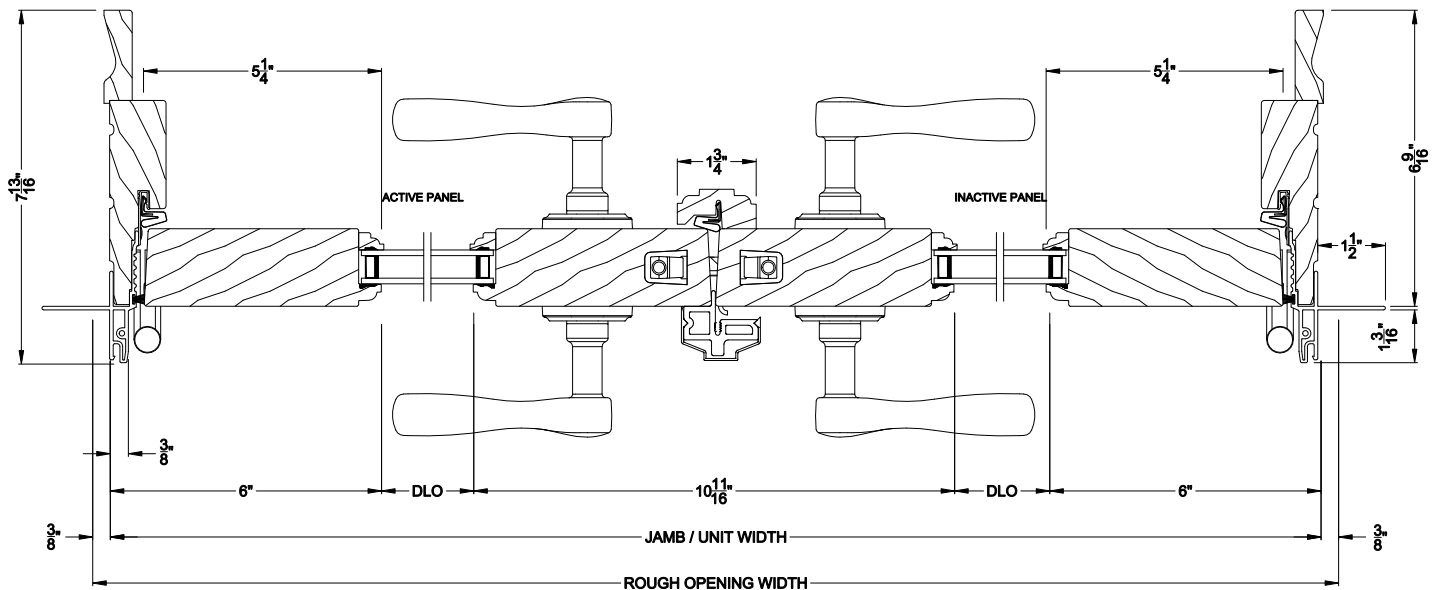

ASPIRE OUTSWING DOOR (7602)
Vertical Section - ADA Sill

ASPIRE OUTSWING DOOR (7602)
Horizontal Section - Double Door

Note: All dimensions are approximate. Weather Shield reserves the right to change specifications without notice.

Weather Shield®

Aspire Series™

Hinged Patio Doors

CROSS SECTION DETAILS

ASPIRE OUTSWING DOOR (7602)
Vertical Section - Standard Sill - 6-9/16" jamb

ASPIRE OUTSWING DOOR (7602)
Horizontal Section - Single Door - 6-9/16" jamb

ASPIRE OUTSWING DOOR (7602)
Vertical Section - Alternate Low Profile Sill - 6-9/16" jamb

ASPIRE OUTSWING DOOR (7602)
Vertical Section - ADA Sill - 6-9/16" jamb

ASPIRE OUTSWING DOOR (7602)
Horizontal Section - Double Door - 6-9/16" jamb

Note: All dimensions are approximate. Weather Shield reserves the right to change specifications without notice.