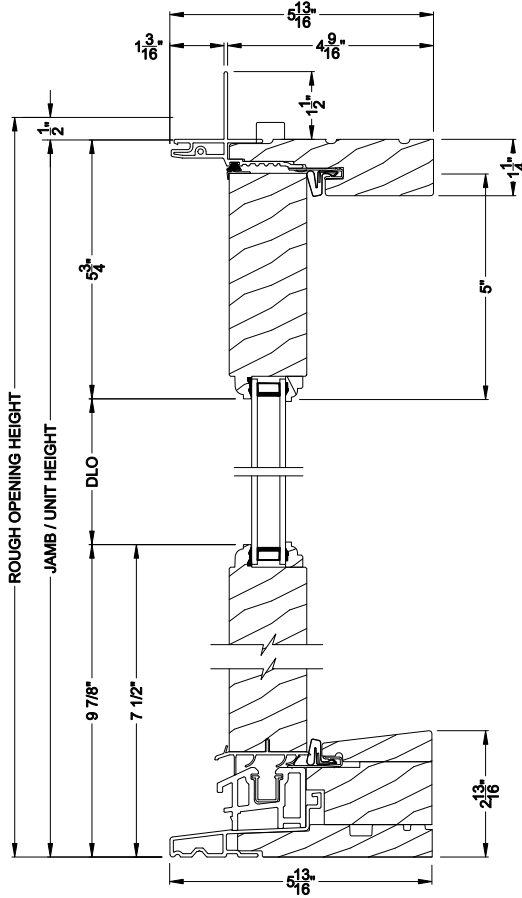

Weather Shield®

Aspire Series™

Hinged Patio Doors

CROSS SECTION DETAILS

ASPIRE OUTSWING DOOR (7602)
Vertical Section - Standard Sill

ASPIRE OUTSWING DOOR (7602)
Horizontal Section - Single Door

ASPIRE OUTSWING DOOR (7602)
Vertical Section - Alternate Low Profile Sill

ASPIRE OUTSWING DOOR (7602)
Vertical Section - ADA Sill

ASPIRE OUTSWING DOOR (7602)
Horizontal Section - Double Door

Note: All dimensions are approximate. Weather Shield reserves the right to change specifications without notice.

Weather Shield®

Aspire Series™

Hinged Patio Doors

CROSS SECTION DETAILS

ASPIRE OUTSWING DOOR (7602)
Vertical Section - Standard Sill - 6-9/16" jamb

ASPIRE OUTSWING DOOR (7602)
Horizontal Section - Single Door - 6-9/16" jamb

Note: All dimensions are approximate. Weather Shield reserves the right to change specifications without notice.