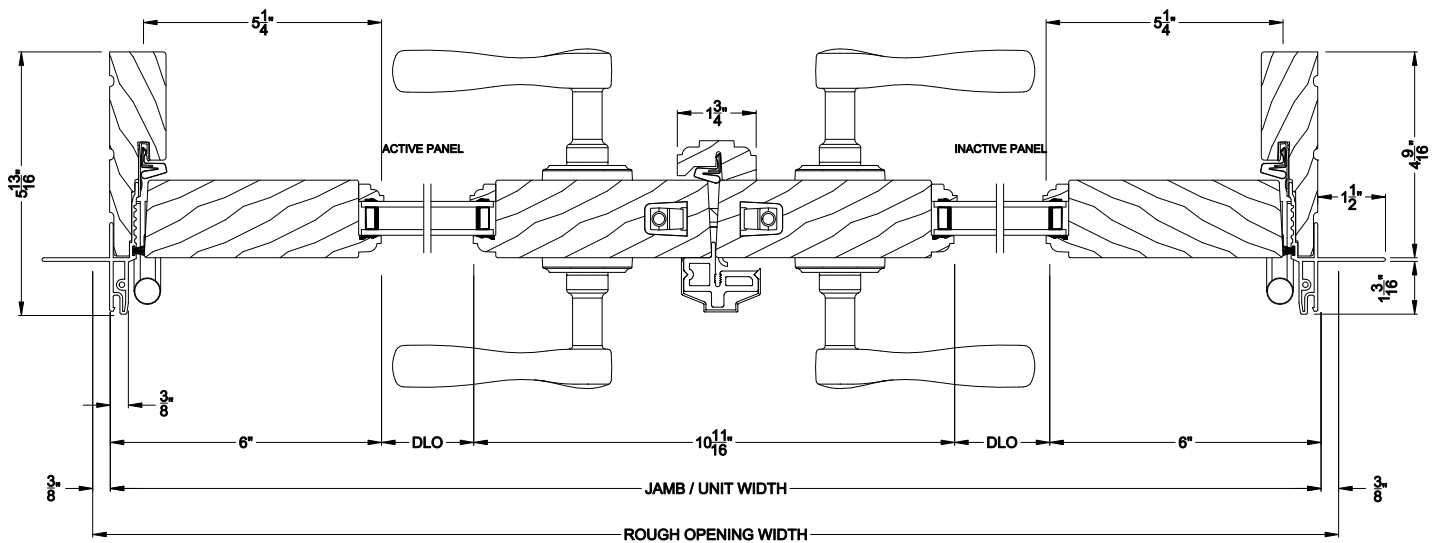

Weather Shield®

Aspire Series™

Hinged Patio Doors

CROSS SECTION DETAILS

ASPIRE OUTSWING DOOR (7602)
Vertical Section - Standard Sill

ASPIRE OUTSWING DOOR (7602)
Horizontal Section - Single Door

ASPIRE OUTSWING DOOR (7602)
Vertical Section - Alternate Low Profile Sill

ASPIRE OUTSWING DOOR (7602)
Vertical Section - ADA Sill

ASPIRE OUTSWING DOOR (7602)
Horizontal Section - Double Door

Note: All dimensions are approximate. Weather Shield reserves the right to change specifications without notice.

Weather Shield®

Aspire Series™

Hinged Patio Doors

CROSS SECTION DETAILS

ASPIRE OUTSWING DOOR (7602)
Vertical Section - Standard Sill - 6-9/16" jamb

ASPIRE OUTSWING DOOR (7602)
Horizontal Section - Single Door - 6-9/16" jamb

Note: All dimensions are approximate. Weather Shield reserves the right to change specifications without notice.