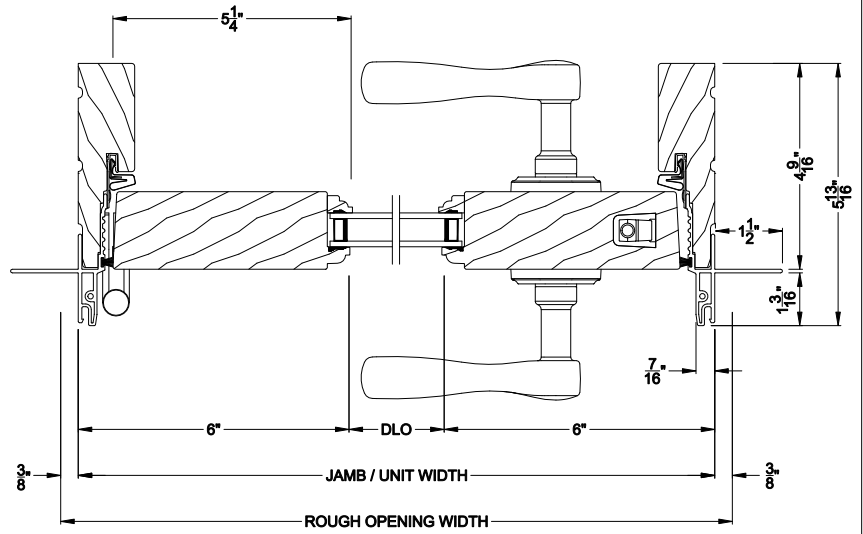

Weather Shield®

Aspire Series™

Hinged Patio Doors

CROSS SECTION DETAILS

ASPIRE OUTSWING DOOR (7602)
Vertical Section - Standard Sill

ASPIRE OUTSWING DOOR (7602)
Horizontal Section - Single Door

ASPIRE OUTSWING DOOR (7602)
Vertical Section - Alternate Low Profile Sill

ASPIRE OUTSWING DOOR (7602)
Vertical Section - ADA Sill

ASPIRE OUTSWING DOOR (7602)
Horizontal Section - Double Door

Note: All dimensions are approximate. Weather Shield reserves the right to change specifications without notice.

Weather Shield®

Aspire Series™

Hinged Patio Doors

CROSS SECTION DETAILS

ASPIRE OUTSWING DOOR (7602)
Vertical Section - Standard Sill - 6-9/16" jamb

ASPIRE OUTSWING DOOR (7602)
Horizontal Section - Single Door - 6-9/16" jamb

Note: All dimensions are approximate. Weather Shield reserves the right to change specifications without notice.