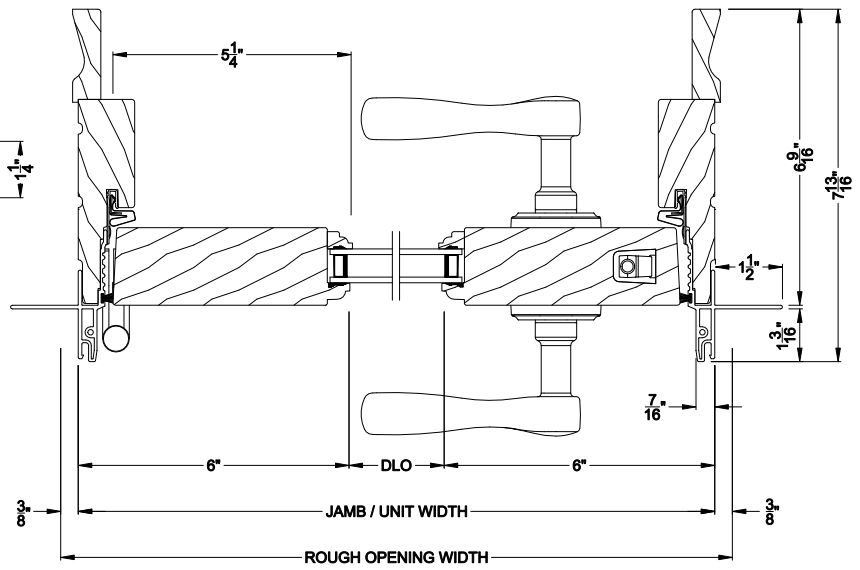

ASPIRE OUTSWING DOOR (7602)
Vertical Section - ADA Sill

ASPIRE OUTSWING DOOR (7602)
Horizontal Section - Double Door

Note: All dimensions are approximate. Weather Shield reserves the right to change specifications without notice.

Weather Shield®

Aspire Series™

Hinged Patio Doors

CROSS SECTION DETAILS

ASPIRE OUTSWING DOOR (7602)
Vertical Section - Standard Sill - 6-9/16" jamb

ASPIRE OUTSWING DOOR (7602)
Horizontal Section - Single Door - 6-9/16" jamb

ASPIRE OUTSWING DOOR (7602)
Vertical Section - Alternate Low Profile Sill - 6-9/16" jamb

ASPIRE OUTSWING DOOR (7602)
Vertical Section - ADA Sill - 6-9/16" jamb

ASPIRE OUTSWING DOOR (7602)
Horizontal Section - Double Door - 6-9/16" jamb

Note: All dimensions are approximate. Weather Shield reserves the right to change specifications without notice.