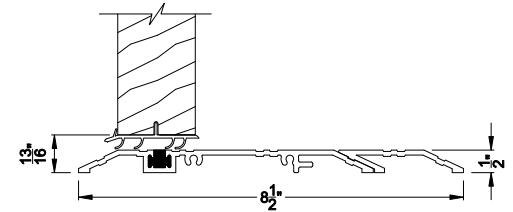

Weather Shield®

Aspire Series™

Hinged Patio Doors

CROSS SECTION DETAILS

ASPIRE OUTSWING DOOR (7602)
Vertical Section - Standard Sill - 6-9/16" jamb

ASPIRE OUTSWING DOOR (7602)
Horizontal Section - Single Door - 6-9/16" jamb

ASPIRE OUTSWING DOOR (7602)
Vertical Section - Alternate Low Profile Sill - 6-9/16" jamb

ASPIRE OUTSWING DOOR (7602)
Vertical Section - ADA Sill - 6-9/16" jamb

ASPIRE OUTSWING DOOR (7602)
Horizontal Section - Double Door - 6-9/16" jamb