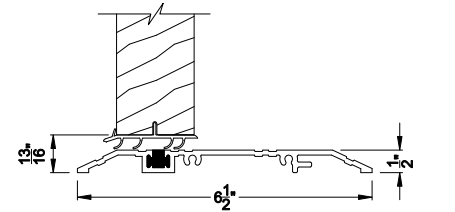

Weather Shield®

Aspire Series™

Hinged Patio Doors

CROSS SECTION DETAILS

ASPIRE OUTSWING DOOR (7602)
Vertical Section - Standard Sill

ASPIRE OUTSWING DOOR (7602)
Horizontal Section - Single Door

ASPIRE OUTSWING DOOR (7602)
Vertical Section - Alternate Low Profile Sill

ASPIRE OUTSWING DOOR (7602)
Vertical Section - ADA Sill

ASPIRE OUTSWING DOOR (7602)
Horizontal Section - Double Door

Note: All dimensions are approximate. Weather Shield reserves the right to change specifications without notice.

Weather Shield®

Aspire Series™

Hinged Patio Doors

CROSS SECTION DETAILS

ASPIRE OUTSWING DOOR (7602)
Vertical Section - Standard Sill - 6-9/16" jamb

ASPIRE OUTSWING DOOR (7602)
Horizontal Section - Single Door - 6-9/16" jamb

Note: All dimensions are approximate. Weather Shield reserves the right to change specifications without notice.