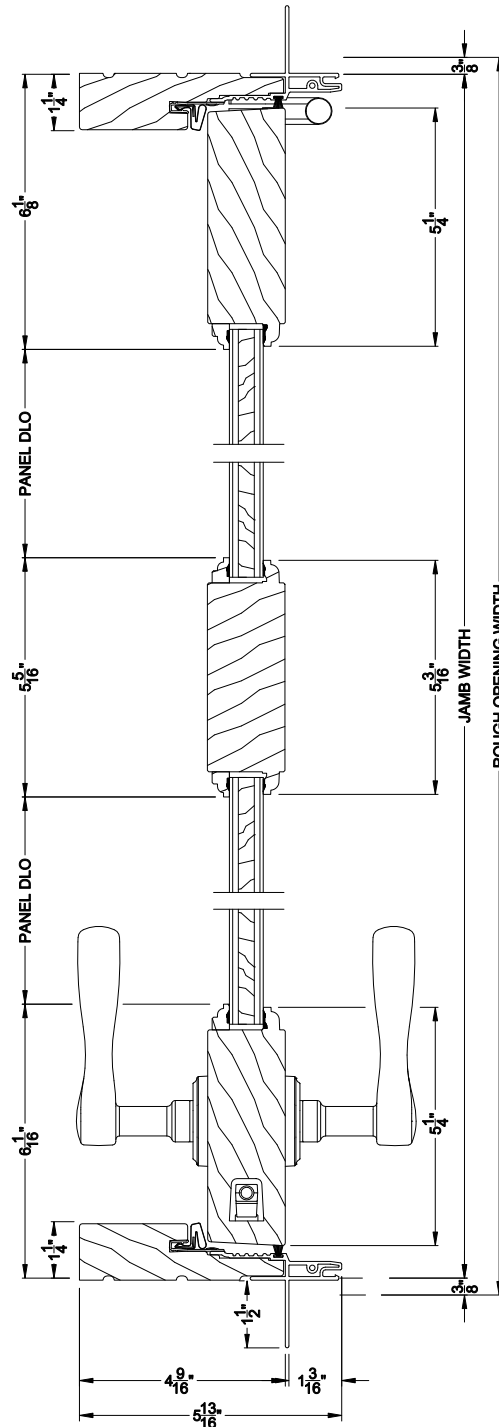

Weather Shield®

Aspire Series™

Hinged Patio Doors

CROSS SECTION DETAILS

ASPIRE OUTSWING DOOR (7602)
Vertical Section - Raised Panel

ASPIRE OUTSWING DOOR (7602)
Horizontal Section - Vertical Center Rail

Note: All dimensions are approximate. Weather Shield reserves the right to change specifications without notice.

Weather Shield®

Aspire Series™

Hinged Patio Doors

CROSS SECTION DETAILS

ASPIRE OUTSWING DOOR (7602)
Vertical Section - Signboard Panel

ASPIRE OUTSWING DOOR (7602)
Horizontal Section - Vertical Center Rail

Note: All dimensions are approximate. Weather Shield reserves the right to change specifications without notice.