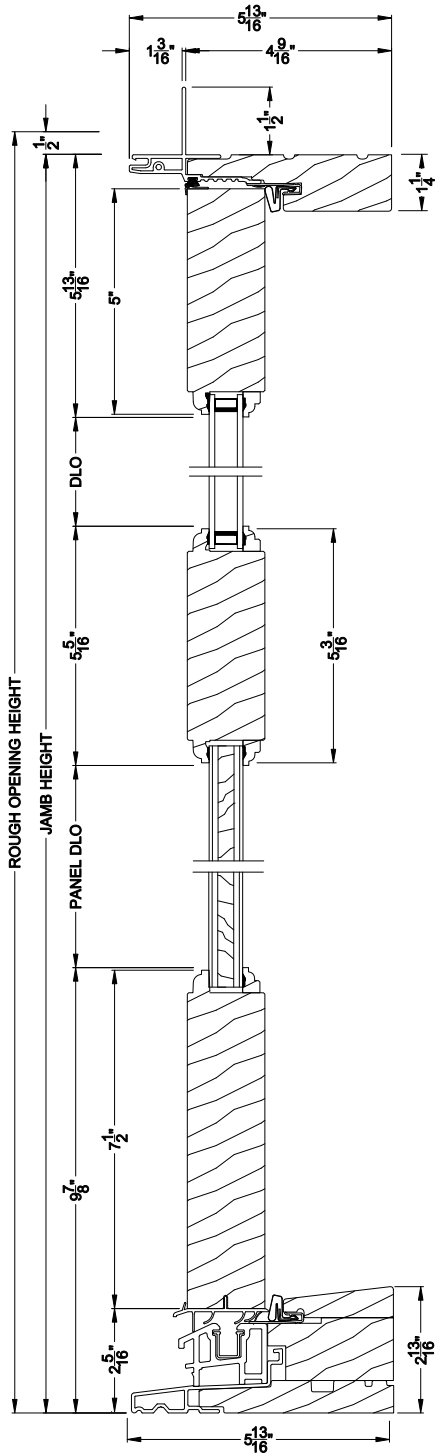

Weather Shield®

Aspire Series™

Hinged Patio Doors

CROSS SECTION DETAILS

ASPIRE OUTSWING DOOR (7602)
Vertical Section - Raised Panel

ASPIRE OUTSWING DOOR (7602)
Horizontal Section - Vertical Center Rail

Note: All dimensions are approximate. Weather Shield reserves the right to change specifications without notice.

Weather Shield®

Aspire Series™

Hinged Patio Doors

CROSS SECTION DETAILS

ASPIRE OUTSWING DOOR (7602)
Vertical Section - Signboard Panel

ASPIRE OUTSWING DOOR (7602)
Horizontal Section - Vertical Center Rail

Note: All dimensions are approximate. Weather Shield reserves the right to change specifications without notice.