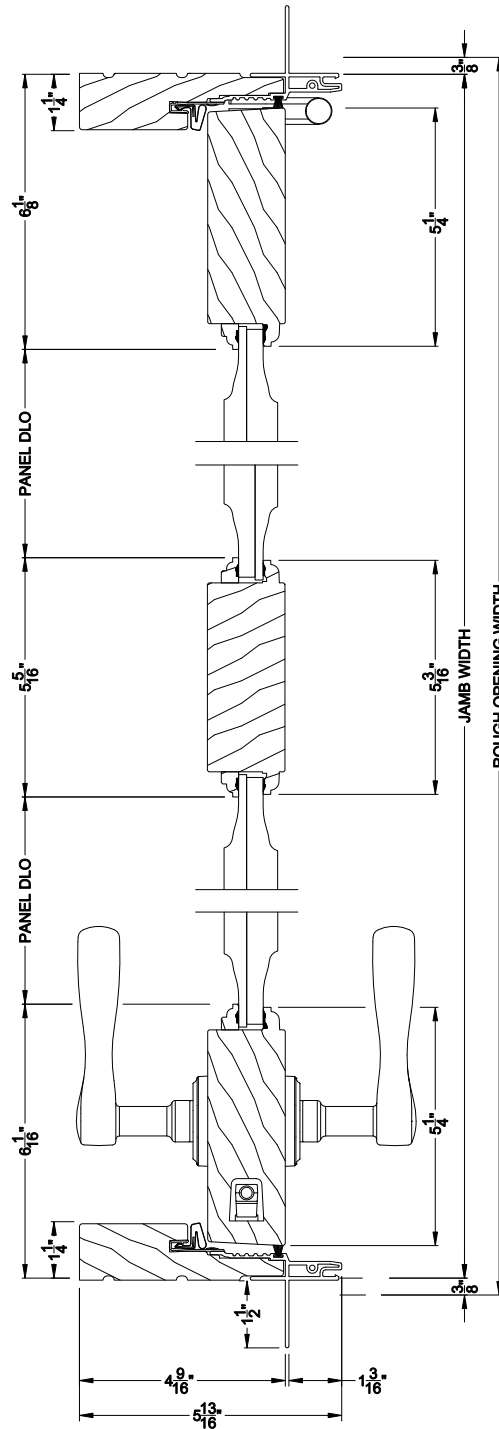

Weather Shield®

Aspire Series™

Hinged Patio Doors

CROSS SECTION DETAILS

ASPIRE OUTSWING DOOR (7602)
Vertical Section - Raised Panel

ASPIRE OUTSWING DOOR (7602)
Horizontal Section - Vertical Center Rail

Note: All dimensions are approximate. Weather Shield reserves the right to change specifications without notice.

Weather Shield®

Aspire Series™

Hinged Patio Doors

CROSS SECTION DETAILS

ASPIRE OUTSWING DOOR (7602)
Vertical Section - Signboard Panel

ASPIRE OUTSWING DOOR (7602)
Horizontal Section - Vertical Center Rail

Note: All dimensions are approximate. Weather Shield reserves the right to change specifications without notice.