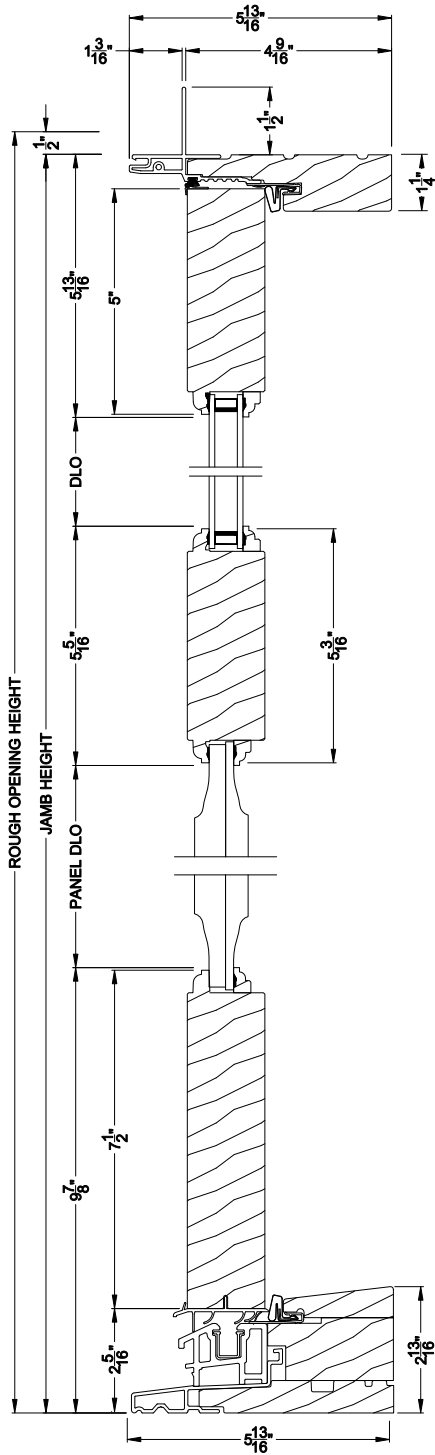

Weather Shield®

Aspire Series™

Hinged Patio Doors

CROSS SECTION DETAILS

ASPIRE OUTSWING DOOR (7602)
Vertical Section - Raised Panel

ASPIRE OUTSWING DOOR (7602)
Horizontal Section - Vertical Center Rail

Note: All dimensions are approximate. Weather Shield reserves the right to change specifications without notice.

Weather Shield®

Aspire Series™

Hinged Patio Doors

CROSS SECTION DETAILS

ASPIRE OUTSWING DOOR (7602)
Vertical Section - Signboard Panel

ASPIRE OUTSWING DOOR (7602)
Horizontal Section - Vertical Center Rail

Note: All dimensions are approximate. Weather Shield reserves the right to change specifications without notice.