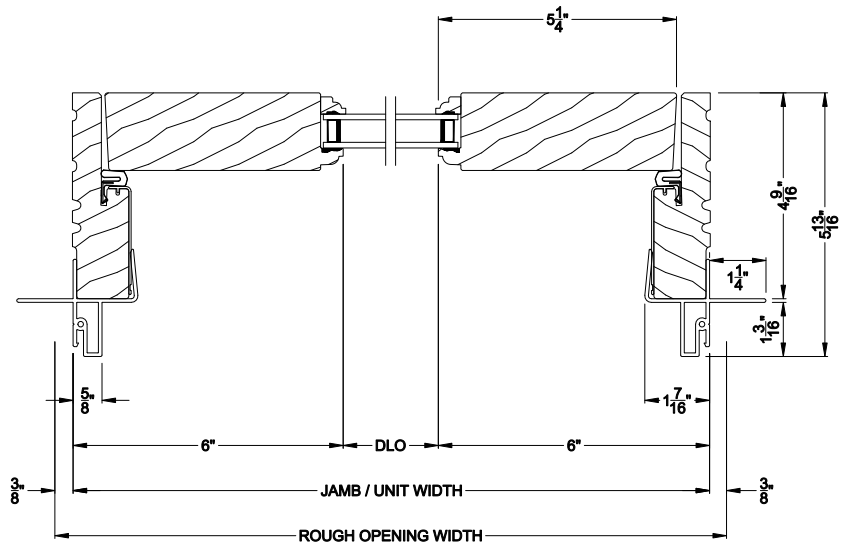

Weather Shield®

Aspire Series™

Hinged Patio Doors

CROSS SECTION DETAILS

ASPIRE INSWING STATIONARY DOOR (7502)
Vertical Section

ASPIRE INSWING STAT. DOOR (7502)
Vertical Section - ADA Sill

ASPIRE INSWING STATIONARY DOOR (7502)
Horizontal Section

Note: All dimensions are approximate. Weather Shield reserves the right to change specifications without notice.

Weather Shield®

Aspire Series™

Hinged Patio Doors

CROSS SECTION DETAILS

ASPIRE INSWING STATIONARY DOOR (7502)
Vertical Section - 6-9/16" jamb

ASPIRE INSWING STAT. DOOR (7502)
Vertical Section - ADA Sill - 6-9/16" jamb

ASPIRE INSWING STATIONARY DOOR (7502)
Horizontal Section - 6-9/16" jamb

Note: All dimensions are approximate. Weather Shield reserves the right to change specifications without notice.