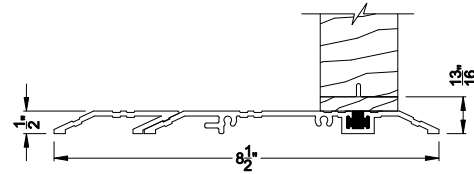

Note: All dimensions are approximate. Weather Shield reserves the right to change specifications without notice.

Weather Shield®

Aspire Series™

Hinged Patio Doors

CROSS SECTION DETAILS

ASPIRE INSWING STATIONARY DOOR (7502)
Vertical Section - 6-9/16" jamb

ASPIRE INSWING STAT. DOOR (7502)
Vertical Section - ADA Sill - 6-9/16" jamb

ASPIRE INSWING STATIONARY DOOR (7502)
Horizontal Section - 6-9/16" jamb

Note: All dimensions are approximate. Weather Shield reserves the right to change specifications without notice.