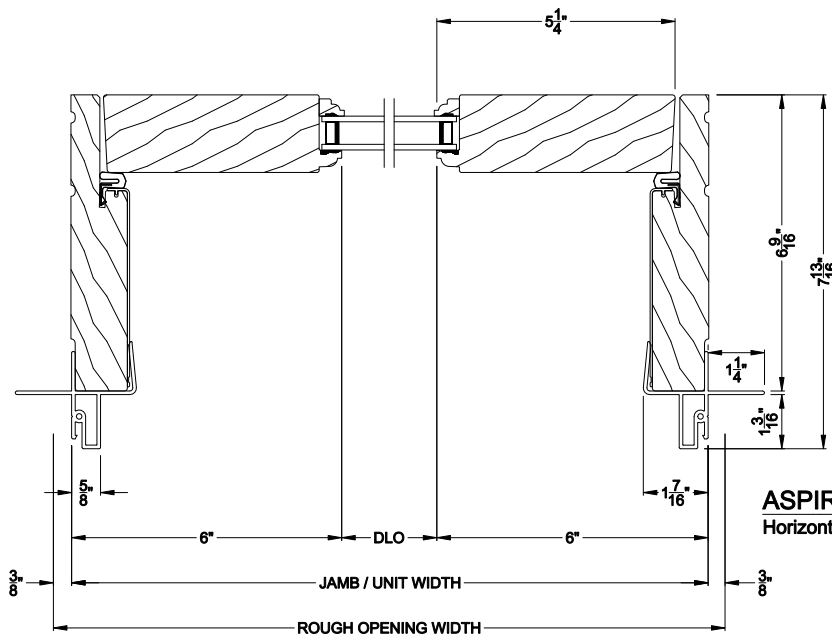

Note: All dimensions are approximate. Weather Shield reserves the right to change specifications without notice.

Weather Shield®

Aspire Series™

Hinged Patio Doors

CROSS SECTION DETAILS

ASPIRE INSWING STATIONARY DOOR (7502)
Vertical Section - 6-9/16" jamb

ASPIRE INSWING STAT. DOOR (7502)
Vertical Section - ADA Sill - 6-9/16" jamb

ASPIRE INSWING STATIONARY DOOR (7502)
Horizontal Section - 6-9/16" jamb

Note: All dimensions are approximate. Weather Shield reserves the right to change specifications without notice.