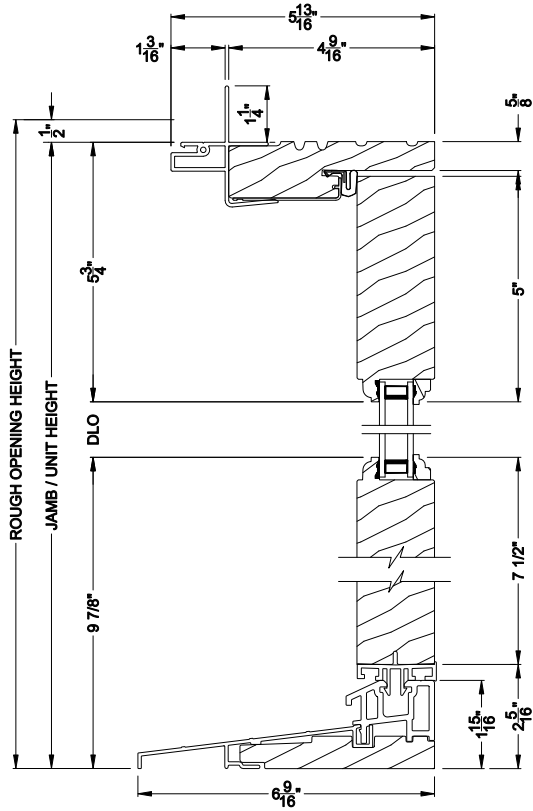

Weather Shield®

Aspire Series™

Hinged Patio Doors

CROSS SECTION DETAILS

ASPIRE INSWING STATIONARY DOOR (7502)
Vertical Section

ASPIRE INSWING STAT. DOOR (7502)
Vertical Section - ADA Sill

ASPIRE INSWING STATIONARY DOOR (7502)
Horizontal Section

Note: All dimensions are approximate. Weather Shield reserves the right to change specifications without notice.

Weather Shield®

Aspire Series™

Hinged Patio Doors

CROSS SECTION DETAILS

ASPIRE INSWING STATIONARY DOOR (7502)
Vertical Section - 6-9/16" jamb

ASPIRE INSWING STAT. DOOR (7502)
Vertical Section - ADA Sill - 6-9/16" jamb

ASPIRE INSWING STATIONARY DOOR (7502)
Horizontal Section - 6-9/16" jamb

Note: All dimensions are approximate. Weather Shield reserves the right to change specifications without notice.