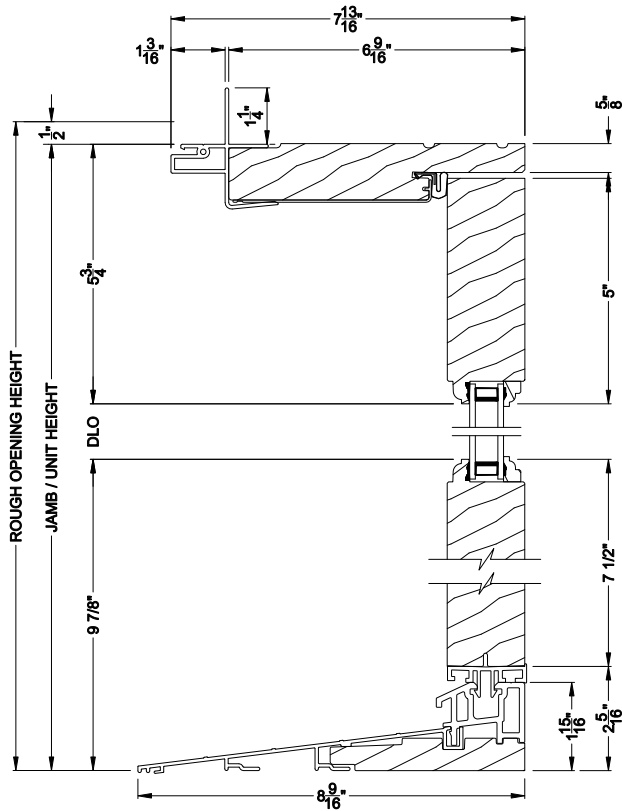

Weather Shield®

Aspire Series™

Hinged Patio Doors

CROSS SECTION DETAILS

ASPIRE INSWING STATIONARY DOOR (7502)
Vertical Section

ASPIRE INSWING STAT. DOOR (7502)
Vertical Section - ADA Sill

ASPIRE INSWING STATIONARY DOOR (7502)
Horizontal Section

Note: All dimensions are approximate. Weather Shield reserves the right to change specifications without notice.

Weather Shield®

Aspire Series™

Hinged Patio Doors

CROSS SECTION DETAILS

ASPIRE INSWING STATIONARY DOOR (7502)
Vertical Section - 6-9/16" jamb

ASPIRE INSWING STAT. DOOR (7502)
Vertical Section - ADA Sill - 6-9/16" jamb

ASPIRE INSWING STATIONARY DOOR (7502)
Horizontal Section - 6-9/16" jamb

Note: All dimensions are approximate. Weather Shield reserves the right to change specifications without notice.