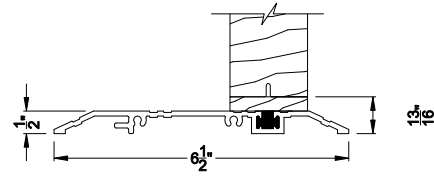

Weather Shield®

Aspire Series™

Hinged Patio Doors

CROSS SECTION DETAILS

ASPIRE INSWING STATIONARY DOOR (7502)
Vertical Section

ASPIRE INSWING STAT. DOOR (7502)
Vertical Section - ADA Sill

ASPIRE INSWING STATIONARY DOOR (7502)
Horizontal Section

Note: All dimensions are approximate. Weather Shield reserves the right to change specifications without notice.

Weather Shield®

Aspire Series™

Hinged Patio Doors

CROSS SECTION DETAILS

ASPIRE INSWING STATIONARY DOOR (7502)
Vertical Section - 6-9/16" jamb

ASPIRE INSWING STAT. DOOR (7502)
Vertical Section - ADA Sill - 6-9/16" jamb

ASPIRE INSWING STATIONARY DOOR (7502)
Horizontal Section - 6-9/16" jamb

Note: All dimensions are approximate. Weather Shield reserves the right to change specifications without notice.