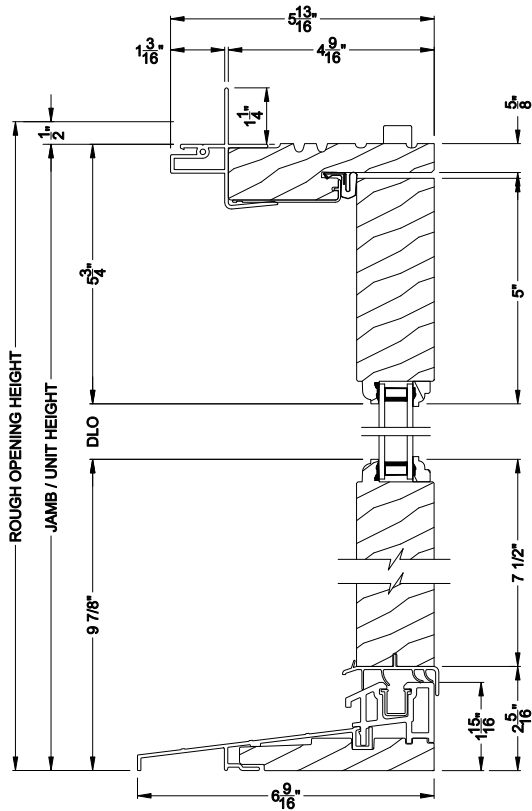

Weather Shield®

Aspire Series™

Hinged Patio Doors

CROSS SECTION DETAILS

ASPIRE INSWING DOOR (7502)
Vertical Section

ASPIRE INSWING DOOR (7502)
Horizontal Section - Single Door

ASPIRE INSWING DOOR (7502)
Vertical Section - ADA Sill

ASPIRE INSWING DOOR (7502)
Horizontal Section - Double Door

Note: All dimensions are approximate. Weather Shield reserves the right to change specifications without notice.

Weather Shield®

Aspire Series™

Hinged Patio Doors

CROSS SECTION DETAILS

ASPIRE INSWING DOOR (7502)
Vertical Section - 6-9/16" jamb

ASPIRE INSWING DOOR (7502)
Vertical Section - ADA Sill - 6-9/16" jamb

ASPIRE INSWING DOOR (7502)
Horizontal Section - Double Door - 6-9/16" jamb

Note: All dimensions are approximate. Weather Shield reserves the right to change specifications without notice.