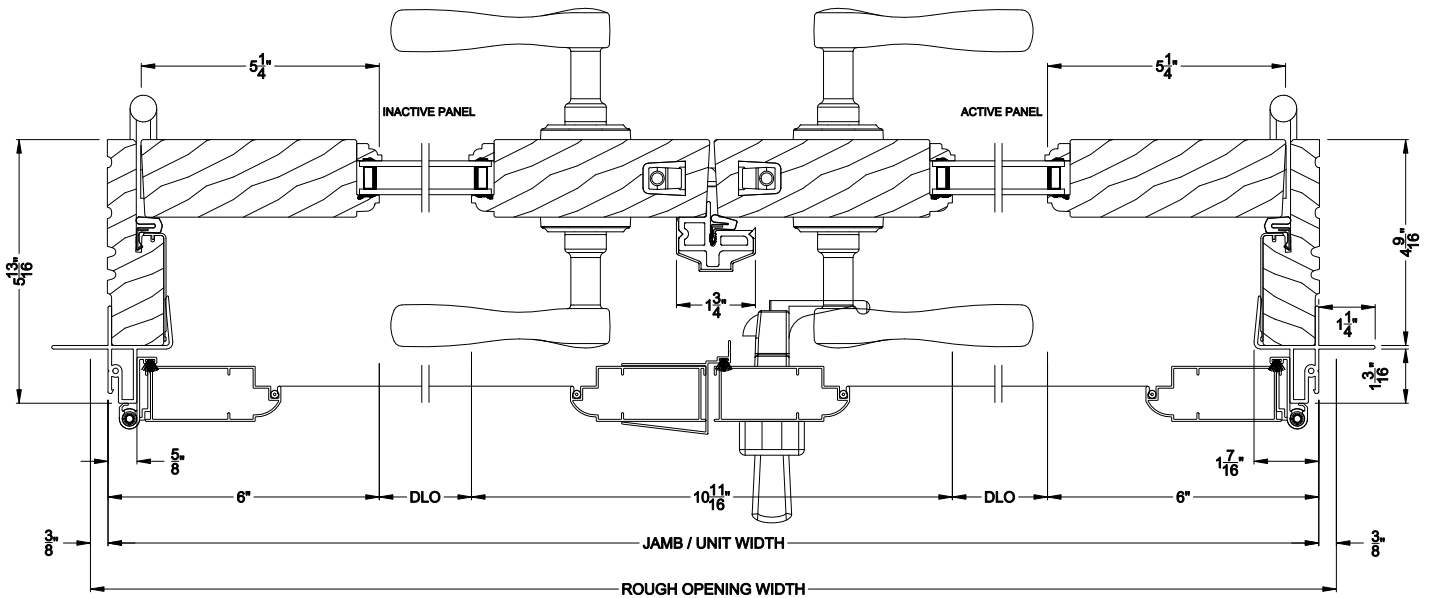

Note: All dimensions are approximate. Weather Shield reserves the right to change specifications without notice.

Weather Shield®

Aspire Series™

Hinged Patio Doors

CROSS SECTION DETAILS

ASPIRE INSWING DOOR (7502)
Vertical Section
Shown with Optional Hinged Screen

ASPIRE INSWING DOOR (7502)
Horizontal Section - Single Door
Shown with Optional Hinged Screen

ASPIRE INSWING DOOR (7502)
Vertical Section - ADA Sill
Shown with Optional Hinged Screen*

ASPIRE INSWING DOOR (7502)
Horizontal Section - Double Door
Shown with Optional Hinged Screen

Note: All dimensions are approximate. Weather Shield reserves the right to change specifications without notice.