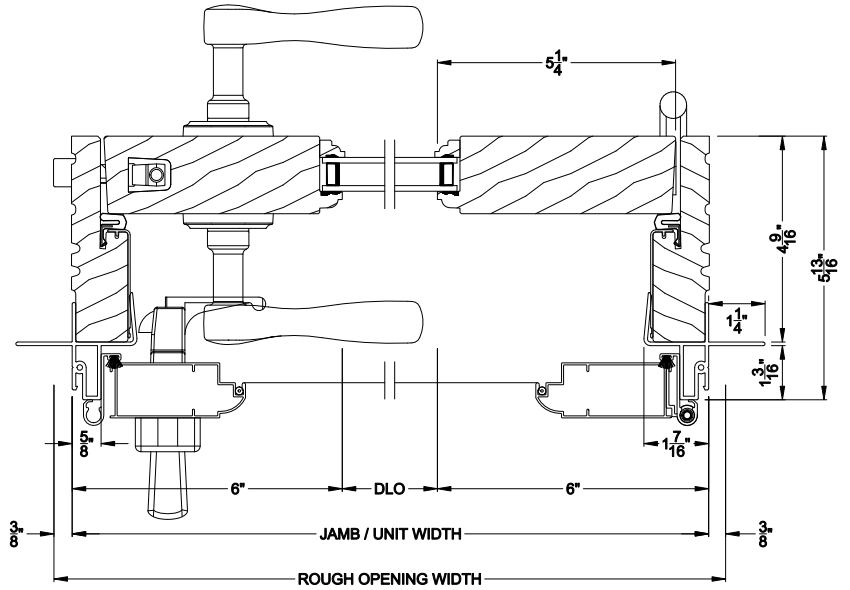

Note: All dimensions are approximate. Weather Shield reserves the right to change specifications without notice.

Weather Shield®

Aspire Series™

Hinged Patio Doors

CROSS SECTION DETAILS

ASPIRE INSWING DOOR (7502)
Vertical Section
Shown with Optional Hinged Screen

ASPIRE INSWING DOOR (7502)
Horizontal Section - Single Door
Shown with Optional Hinged Screen

ASPIRE INSWING DOOR (7502)
Vertical Section - ADA Sill
Shown with Optional Hinged Screen*

ASPIRE INSWING DOOR (7502)
Horizontal Section - Double Door
Shown with Optional Hinged Screen

Note: All dimensions are approximate. Weather Shield reserves the right to change specifications without notice.