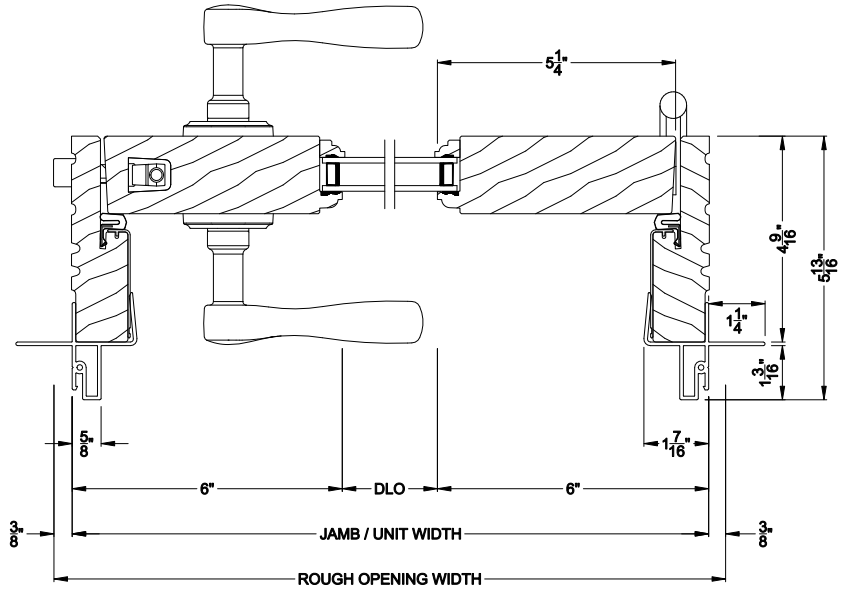

Weather Shield®

Aspire Series™

Hinged Patio Doors

CROSS SECTION DETAILS

ASPIRE INSWING DOOR (7502)
Vertical Section

ASPIRE INSWING DOOR (7502)
Horizontal Section - Single Door

ASPIRE INSWING DOOR (7502)
Vertical Section - ADA Sill

ASPIRE INSWING DOOR (7502)
Horizontal Section - Double Door

Note: All dimensions are approximate. Weather Shield reserves the right to change specifications without notice.

Weather Shield®

Aspire Series™

Hinged Patio Doors

CROSS SECTION DETAILS

ASPIRE INSWING DOOR (7502)
Vertical Section - 6-9/16" jamb

ASPIRE INSWING DOOR (7502)
Vertical Section - ADA Sill - 6-9/16" jamb

ASPIRE INSWING DOOR (7502)
Horizontal Section - Double Door - 6-9/16" jamb

Note: All dimensions are approximate. Weather Shield reserves the right to change specifications without notice.