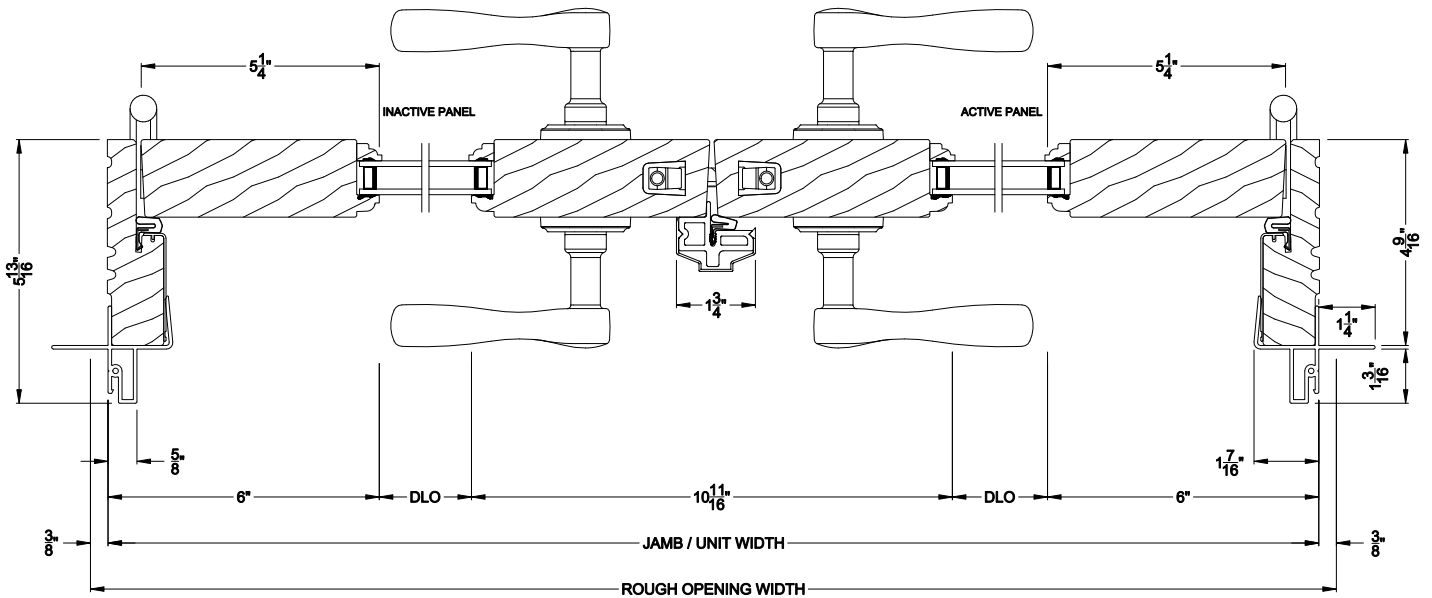

Weather Shield®

Aspire Series™

Hinged Patio Doors

CROSS SECTION DETAILS

ASPIRE INSWING DOOR (7502)
Vertical Section

ASPIRE INSWING DOOR (7502)
Horizontal Section - Single Door

ASPIRE INSWING DOOR (7502)
Vertical Section - ADA Sill

ASPIRE INSWING DOOR (7502)
Horizontal Section - Double Door

Note: All dimensions are approximate. Weather Shield reserves the right to change specifications without notice.

Weather Shield®

Aspire Series™

Hinged Patio Doors

CROSS SECTION DETAILS

ASPIRE INSWING DOOR (7502)
Vertical Section - 6-9/16" jamb

ASPIRE INSWING DOOR (7502)
Vertical Section - ADA Sill - 6-9/16" jamb

ASPIRE INSWING DOOR (7502)
Horizontal Section - Double Door - 6-9/16" jamb

Note: All dimensions are approximate. Weather Shield reserves the right to change specifications without notice.

Weather Shield®

Aspire Series™

Hinged Patio Doors

CROSS SECTION DETAILS

ASPIRE INSWING DOOR (7502)
Vertical Section
Shown with Optional Hinged Screen