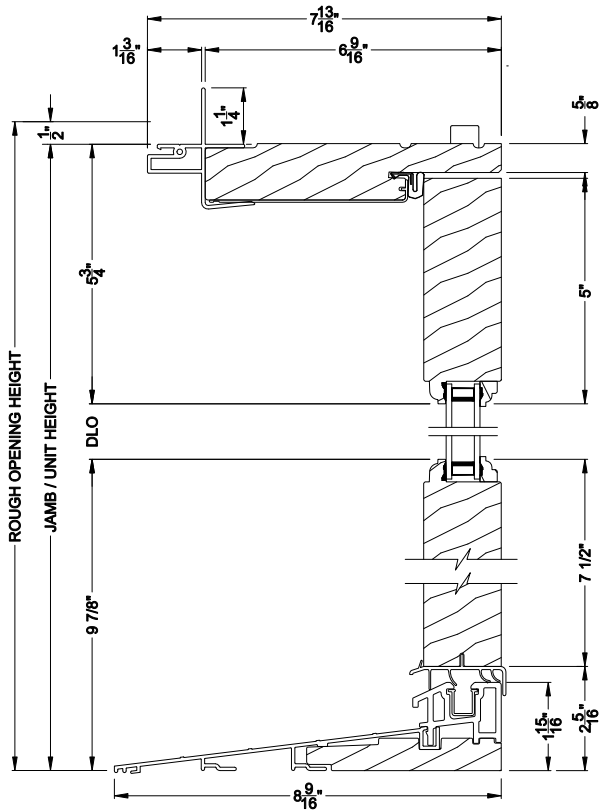

ASPIRE INSWING DOOR (7502)
Horizontal Section - Double Door

Note: All dimensions are approximate. Weather Shield reserves the right to change specifications without notice.

Weather Shield®

Aspire Series™

Hinged Patio Doors

CROSS SECTION DETAILS

ASPIRE INSWING DOOR (7502)
Vertical Section - 6-9/16" jamb

ASPIRE INSWING DOOR (7502)
Vertical Section - ADA Sill - 6-9/16" jamb

ASPIRE INSWING DOOR (7502)
Horizontal Section - Double Door - 6-9/16" jamb

Note: All dimensions are approximate. Weather Shield reserves the right to change specifications without notice.

Weather Shield®

Aspire Series™

Hinged Patio Doors

CROSS SECTION DETAILS

ASPIRE INSWING DOOR (7502)
Vertical Section
Shown with Optional Hinged Screen