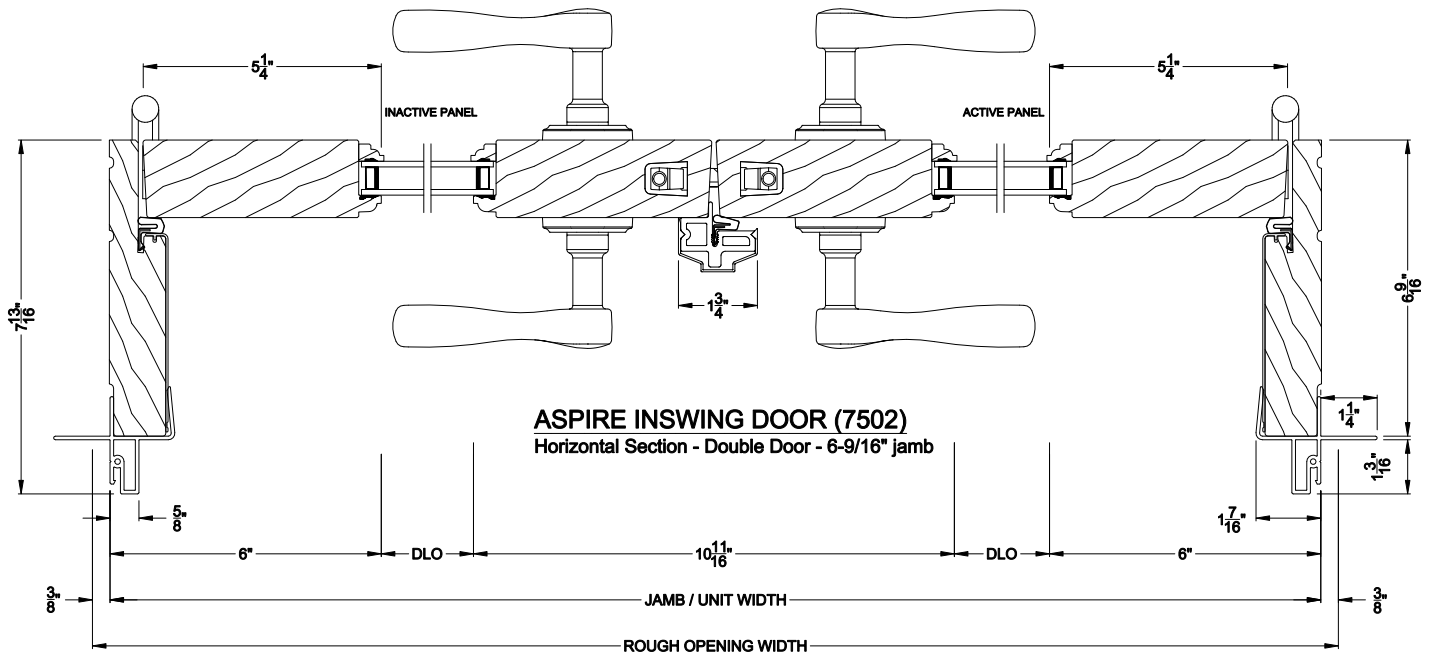

ASPIRE INSWING DOOR (7502)
Horizontal Section - Double Door

Note: All dimensions are approximate. Weather Shield reserves the right to change specifications without notice.

Weather Shield®

Aspire Series™

Hinged Patio Doors

CROSS SECTION DETAILS

ASPIRE INSWING DOOR (7502)
Vertical Section - 6-9/16" jamb

ASPIRE INSWING DOOR (7502)
Vertical Section - ADA Sill - 6-9/16" jamb

ASPIRE INSWING DOOR (7502)
Horizontal Section - Double Door - 6-9/16" jamb

Note: All dimensions are approximate. Weather Shield reserves the right to change specifications without notice.

Weather Shield®

Aspire Series™

Hinged Patio Doors

CROSS SECTION DETAILS

ASPIRE INSWING DOOR (7502)
Vertical Section
Shown with Optional Hinged Screen