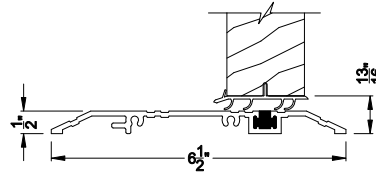

Weather Shield®

Aspire Series™

Hinged Patio Doors

CROSS SECTION DETAILS

ASPIRE INSWING DOOR (7502)
Vertical Section

ASPIRE INSWING DOOR (7502)
Horizontal Section - Single Door

ASPIRE INSWING DOOR (7502)
Vertical Section - ADA Sill

ASPIRE INSWING DOOR (7502)
Horizontal Section - Double Door

Note: All dimensions are approximate. Weather Shield reserves the right to change specifications without notice.

Weather Shield®

Aspire Series™

Hinged Patio Doors

CROSS SECTION DETAILS

ASPIRE INSWING DOOR (7502)
Vertical Section - 6-9/16" jamb

ASPIRE INSWING DOOR (7502)
Vertical Section - ADA Sill - 6-9/16" jamb

ASPIRE INSWING DOOR (7502)
Horizontal Section - Double Door - 6-9/16" jamb

Note: All dimensions are approximate. Weather Shield reserves the right to change specifications without notice.

Weather Shield®

Aspire Series™

Hinged Patio Doors

CROSS SECTION DETAILS

ASPIRE INSWING DOOR (7502)
Vertical Section
Shown with Optional Hinged Screen