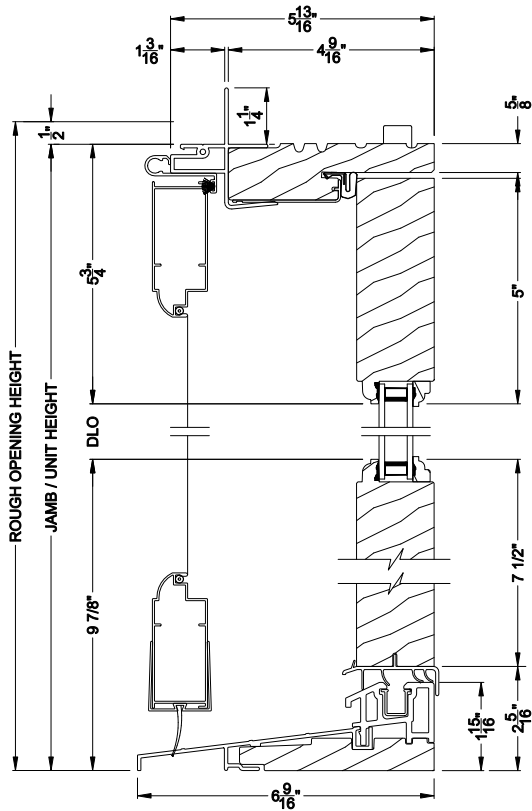

ASPIRE INSWING DOOR (7502)
Horizontal Section - Double Door

Note: All dimensions are approximate. Weather Shield reserves the right to change specifications without notice.

Weather Shield®

Aspire Series™

Hinged Patio Doors

CROSS SECTION DETAILS

ASPIRE INSWING DOOR (7502)
Vertical Section - 6-9/16" jamb

ASPIRE INSWING DOOR (7502)
Vertical Section - ADA Sill - 6-9/16" jamb

ASPIRE INSWING DOOR (7502)
Horizontal Section - Double Door - 6-9/16" jamb

Note: All dimensions are approximate. Weather Shield reserves the right to change specifications without notice.

Weather Shield®

Aspire Series™

Hinged Patio Doors

CROSS SECTION DETAILS

ASPIRE INSWING DOOR (7502)
Vertical Section
Shown with Optional Hinged Screen

Note: All dimensions are approximate. Weather Shield reserves the right to change specifications without notice.