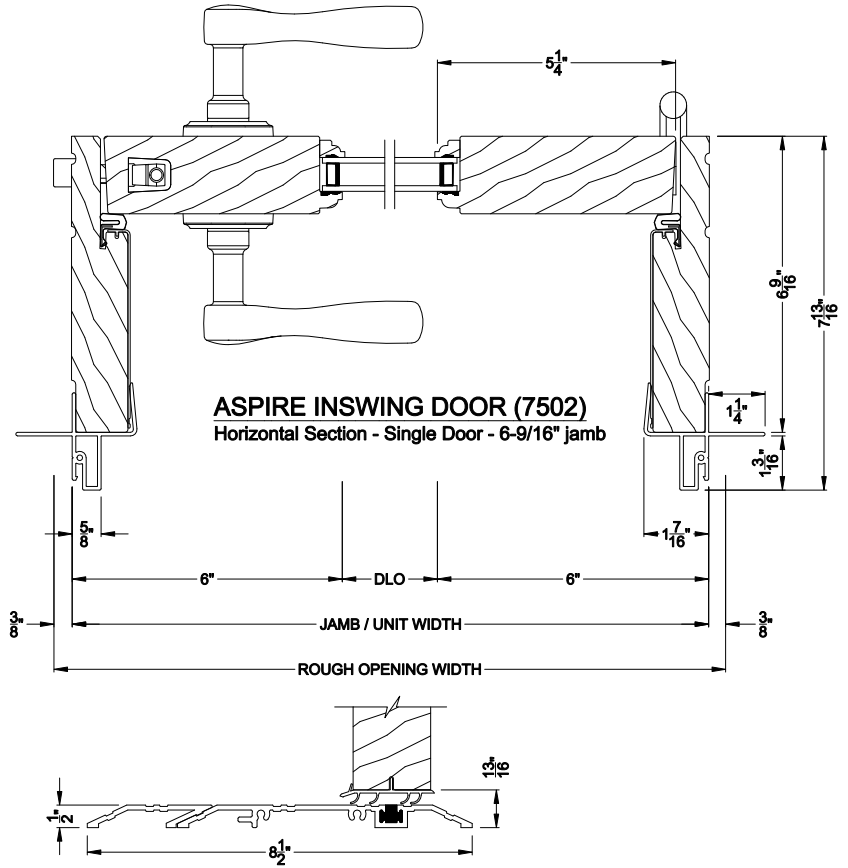

ASPIRE INSWING DOOR (7502)
Horizontal Section - Double Door

Note: All dimensions are approximate. Weather Shield reserves the right to change specifications without notice.

Weather Shield®

Aspire Series™

Hinged Patio Doors

CROSS SECTION DETAILS

ASPIRE INSWING DOOR (7502)
Vertical Section - 6-9/16" jamb

ASPIRE INSWING DOOR (7502)
Vertical Section - ADA Sill - 6-9/16" jamb

ASPIRE INSWING DOOR (7502)
Horizontal Section - Double Door - 6-9/16" jamb

Note: All dimensions are approximate. Weather Shield reserves the right to change specifications without notice.

Weather Shield®

Aspire Series™

Hinged Patio Doors

CROSS SECTION DETAILS

ASPIRE INSWING DOOR (7502)
Vertical Section
Shown with Optional Hinged Screen