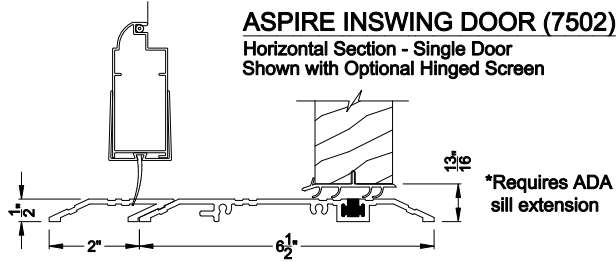

ASPIRE INSWING DOOR (7502)
Vertical Section - ADA Sill
Shown with Optional Hinged Screen*