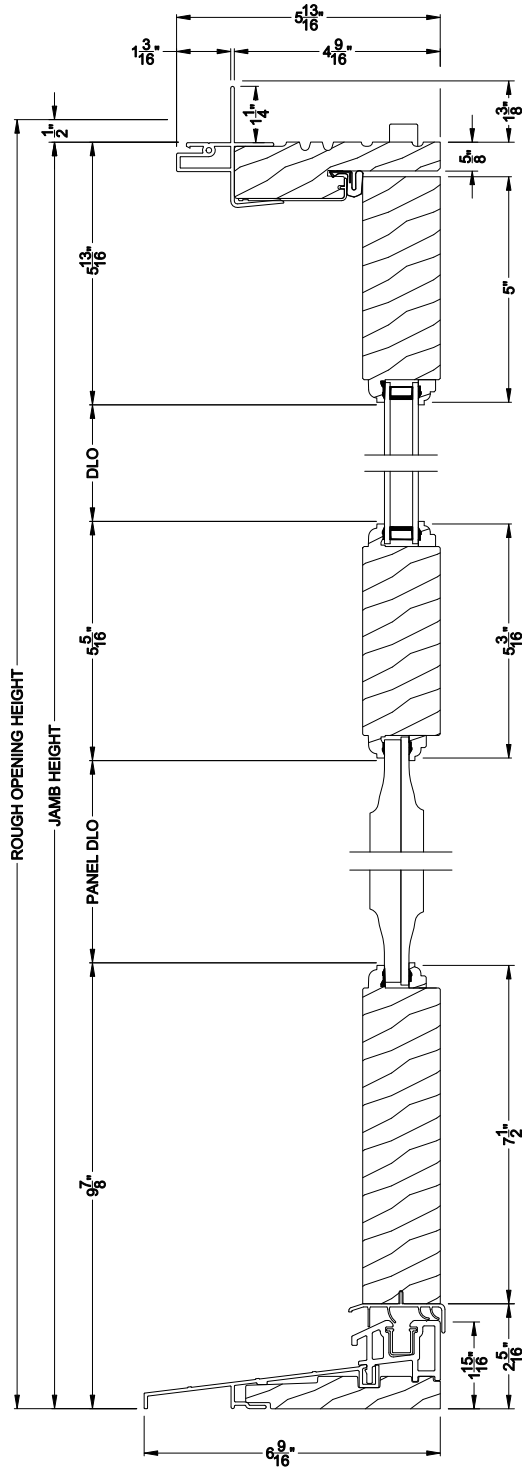

Weather Shield®

Aspire Series™

Hinged Patio Doors

CROSS SECTION DETAILS

ASPIRE INSWING DOOR (7502)
Vertical Section - Raised Panel

ASPIRE INSWING DOOR (7502)
Horizontal Section - Vertical Center Rail

Note: All dimensions are approximate. Weather Shield reserves the right to change specifications without notice.

Weather Shield®

Aspire Series™

Hinged Patio Doors

CROSS SECTION DETAILS

ASPIRE INSWING DOOR (7502)
Vertical Section - Signboard Panel

ASPIRE INSWING DOOR (7502)
Horizontal Section - Vertical Center Rail

Note: All dimensions are approximate. Weather Shield reserves the right to change specifications without notice.