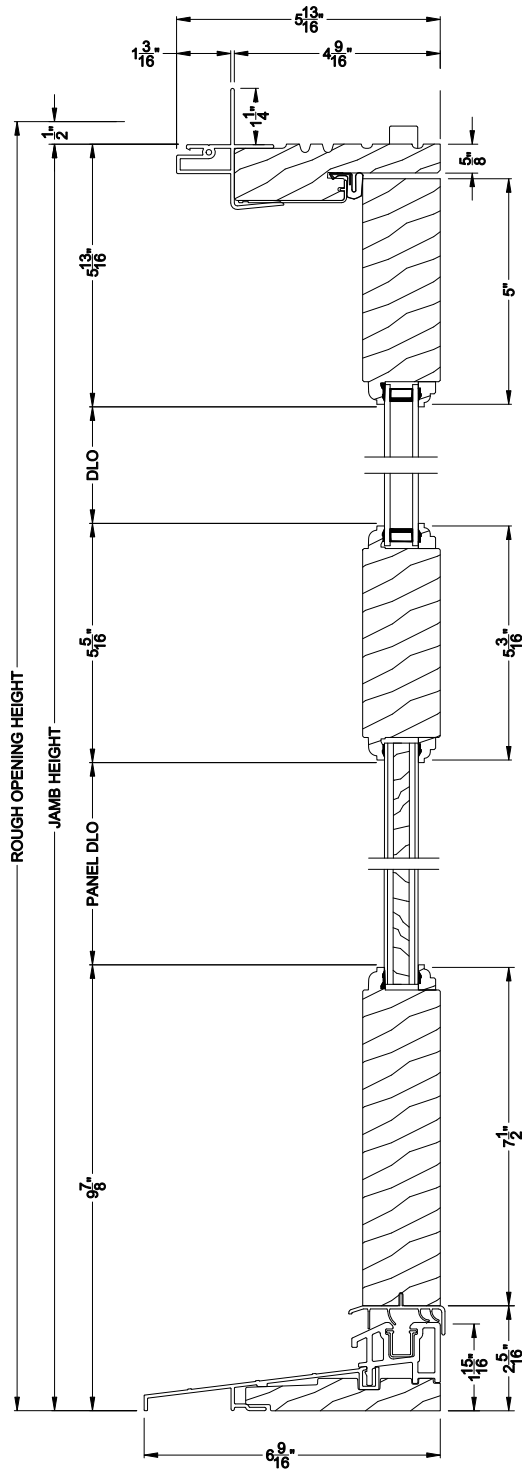

Weather Shield®

Aspire Series™

Hinged Patio Doors

CROSS SECTION DETAILS

ASPIRE INSWING DOOR (7502)
Vertical Section - Raised Panel

ASPIRE INSWING DOOR (7502)
Horizontal Section - Vertical Center Rail

Note: All dimensions are approximate. Weather Shield reserves the right to change specifications without notice.

Weather Shield®

Aspire Series™

Hinged Patio Doors

CROSS SECTION DETAILS

ASPIRE INSWING DOOR (7502)
Vertical Section - Signboard Panel

ASPIRE INSWING DOOR (7502)
Horizontal Section - Vertical Center Rail

Note: All dimensions are approximate. Weather Shield reserves the right to change specifications without notice.