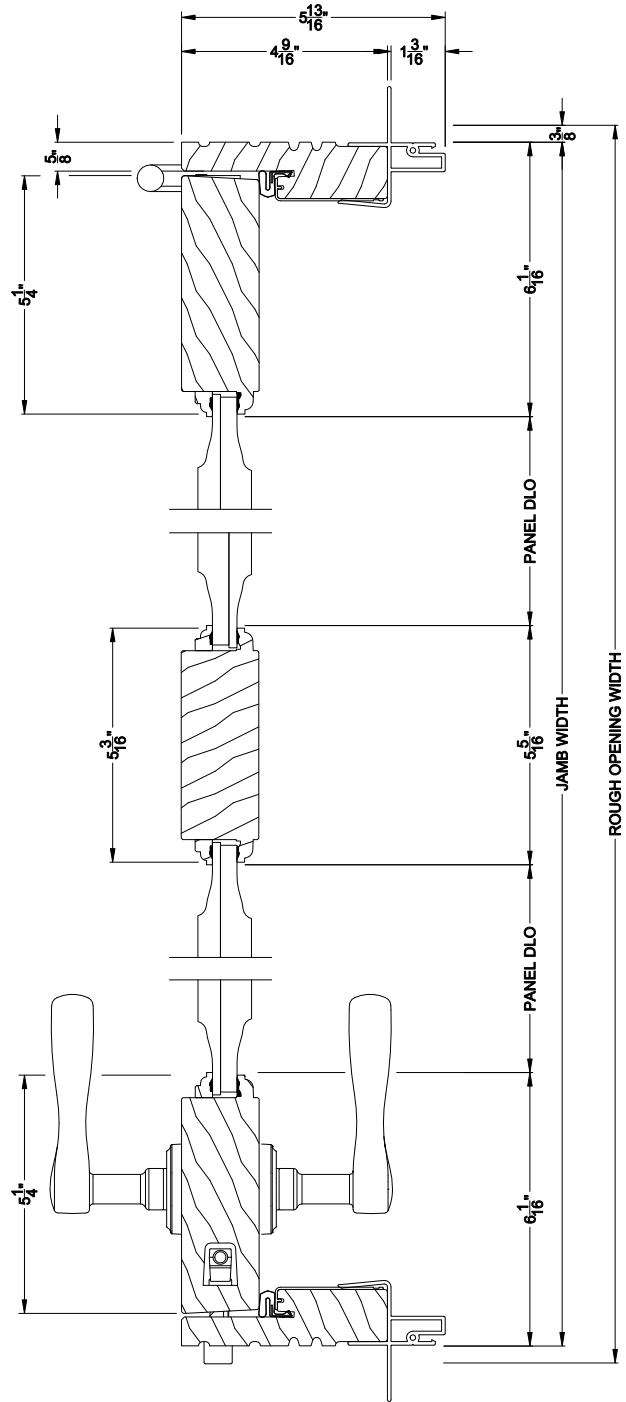

Weather Shield®

Aspire Series™

Hinged Patio Doors

CROSS SECTION DETAILS

ASPIRE INSWING DOOR (7502)
Vertical Section - Raised Panel

ASPIRE INSWING DOOR (7502)
Horizontal Section - Vertical Center Rail

Note: All dimensions are approximate. Weather Shield reserves the right to change specifications without notice.

Weather Shield®

Aspire Series™

Hinged Patio Doors

CROSS SECTION DETAILS

ASPIRE INSWING DOOR (7502)
Vertical Section - Signboard Panel

ASPIRE INSWING DOOR (7502)
Horizontal Section - Vertical Center Rail

Note: All dimensions are approximate. Weather Shield reserves the right to change specifications without notice.