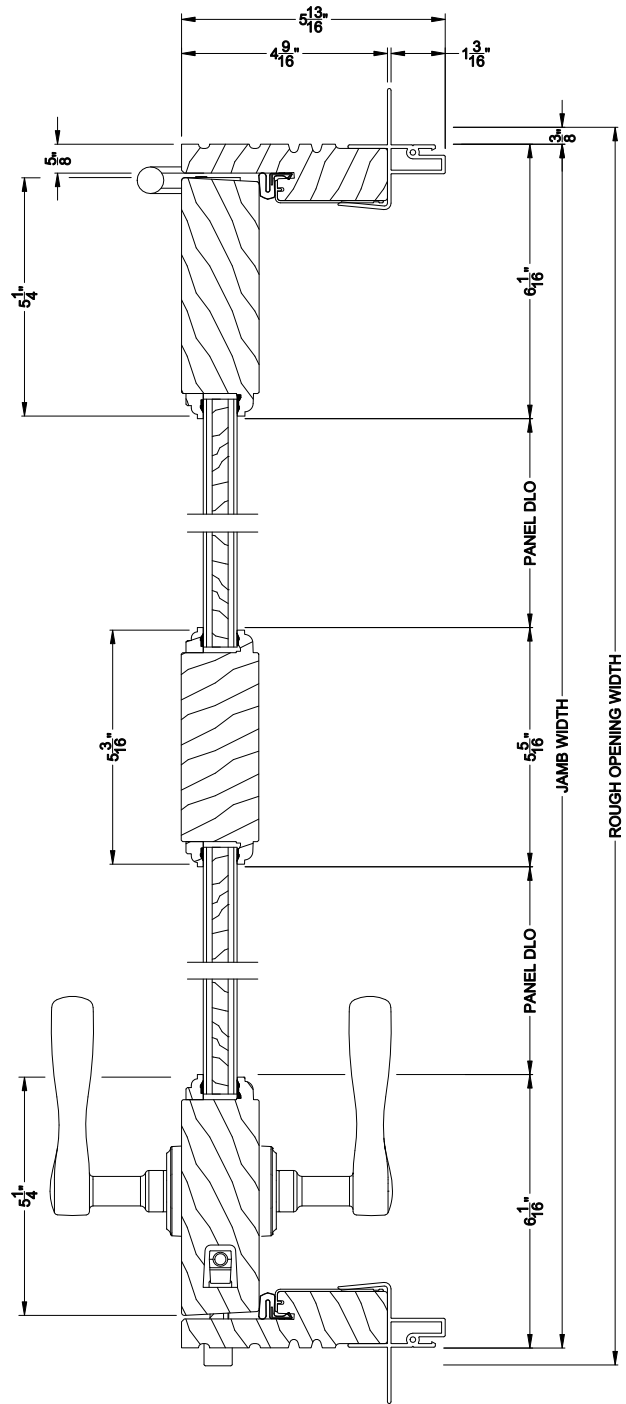

Weather Shield®

Aspire Series™

Hinged Patio Doors

CROSS SECTION DETAILS

ASPIRE INSWING DOOR (7502)
Vertical Section - Raised Panel

ASPIRE INSWING DOOR (7502)
Horizontal Section - Vertical Center Rail

Note: All dimensions are approximate. Weather Shield reserves the right to change specifications without notice.

Weather Shield®

Aspire Series™

Hinged Patio Doors

CROSS SECTION DETAILS

ASPIRE INSWING DOOR (7502)
Vertical Section - Signboard Panel

ASPIRE INSWING DOOR (7502)
Horizontal Section - Vertical Center Rail

Note: All dimensions are approximate. Weather Shield reserves the right to change specifications without notice.