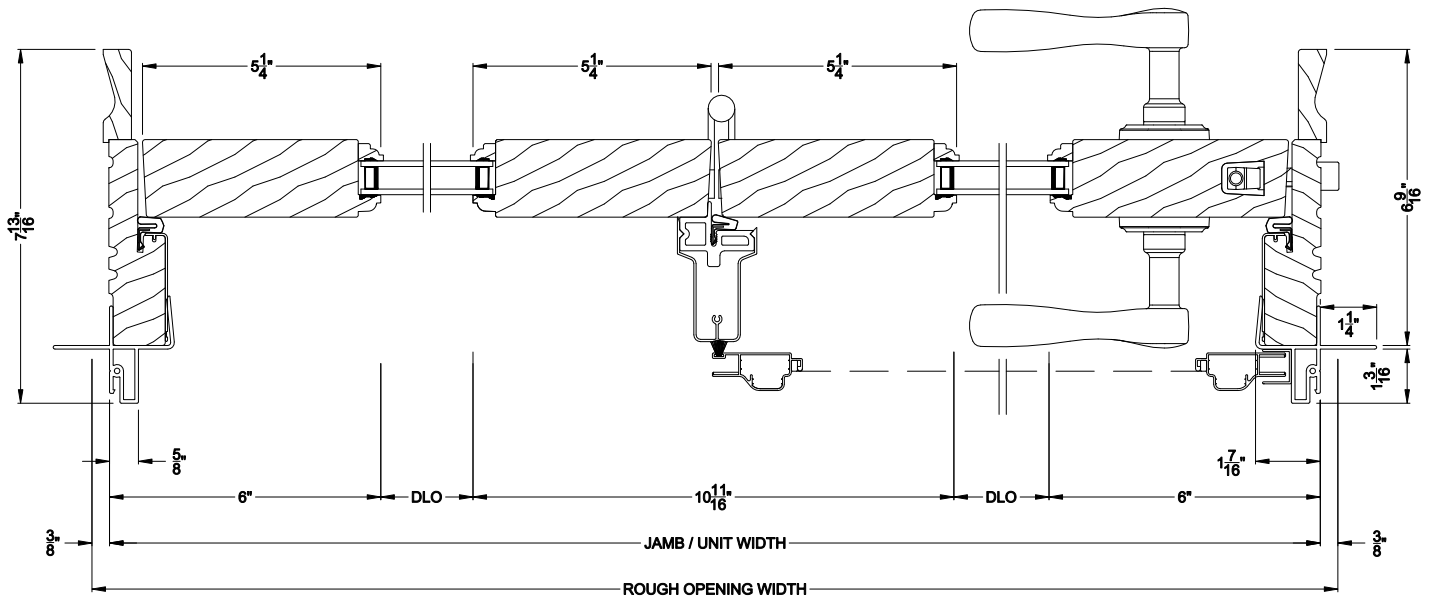

ASPIRE CENTER HINGE DOOR (7502)
Vertical Section

ASPIRE CENTER HINGED DOOR (7502)
Horizontal Section

Note: All dimensions are approximate. Weather Shield reserves the right to change specifications without notice.

Weather Shield®

Aspire Series™

Hinged Patio Doors

CROSS SECTION DETAILS

ASPIRE CENTER HINGE DOOR (7502)
Vertical Section - 6-9/16" jamb

ASPIRE CENTER HINGED DOOR (7502)
Horizontal Section - 6-9/16" jamb

Note: All dimensions are approximate. Weather Shield reserves the right to change specifications without notice.