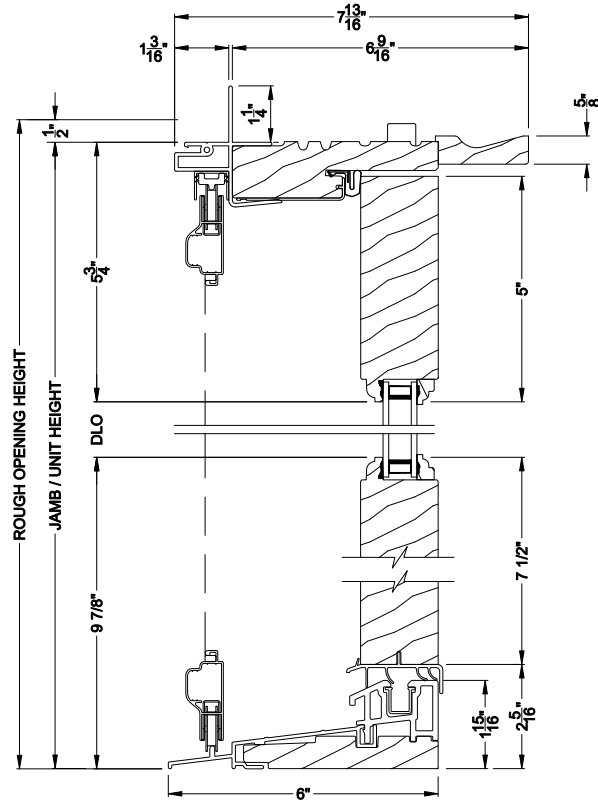

ASPIRE CENTER HINGE DOOR (7502)
Vertical Section

ASPIRE CENTER HINGED DOOR (7502)
Horizontal Section

Note: All dimensions are approximate. Weather Shield reserves the right to change specifications without notice.

Weather Shield®

Aspire Series™

Hinged Patio Doors

CROSS SECTION DETAILS

ASPIRE CENTER HINGE DOOR (7502)
Vertical Section - 6-9/16" jamb

ASPIRE CENTER HINGED DOOR (7502)
Horizontal Section - 6-9/16" jamb

Note: All dimensions are approximate. Weather Shield reserves the right to change specifications without notice.