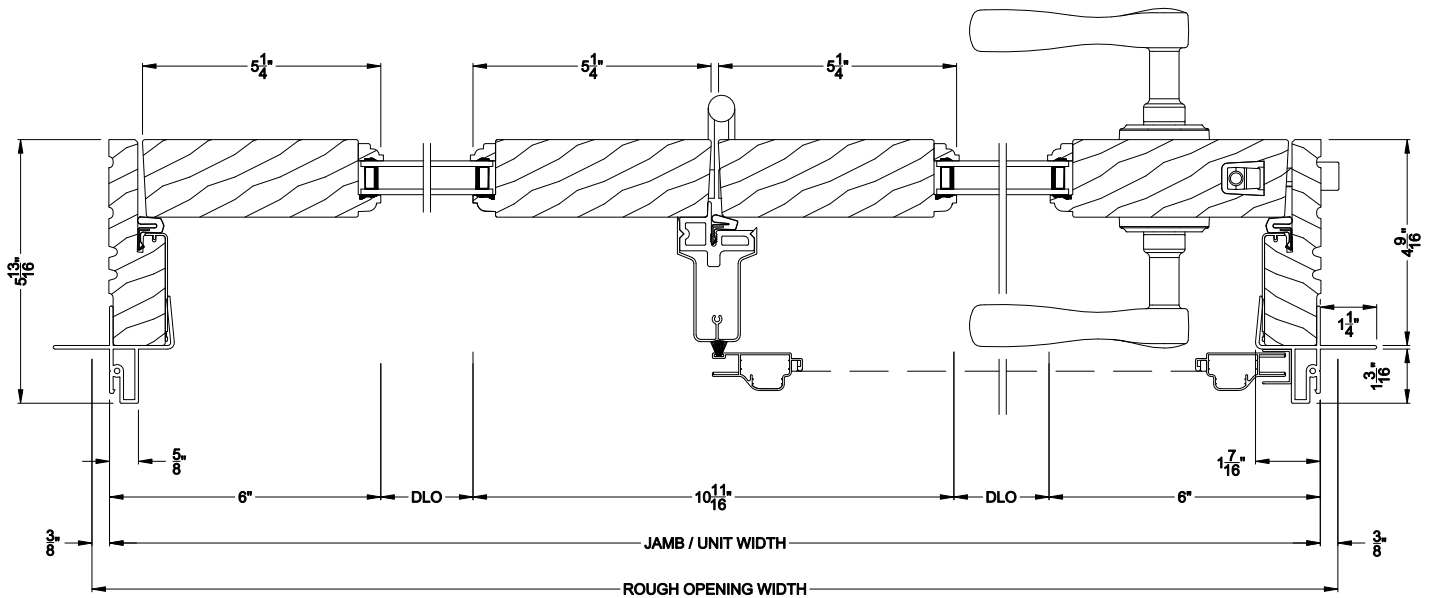

ASPIRE CENTER HINGE DOOR (7502)
Vertical Section

ASPIRE CENTER HINGED DOOR (7502)
Horizontal Section

Note: All dimensions are approximate. Weather Shield reserves the right to change specifications without notice.

Weather Shield®

Aspire Series™

Hinged Patio Doors

CROSS SECTION DETAILS

ASPIRE CENTER HINGE DOOR (7502)
Vertical Section - 6-9/16" jamb

ASPIRE CENTER HINGED DOOR (7502)
Horizontal Section - 6-9/16" jamb

Note: All dimensions are approximate. Weather Shield reserves the right to change specifications without notice.