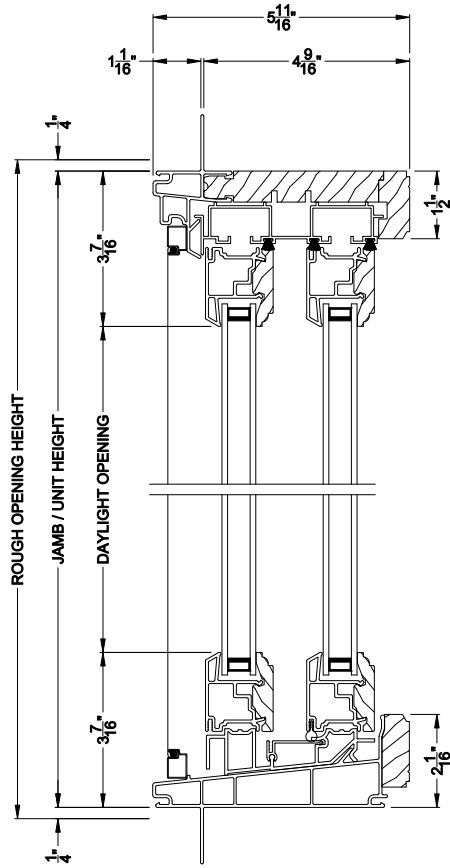

Weather Shield®

Aspire Series™

Slider Windows

CROSS SECTION DETAILS

ASPIRE SLIDER WINDOW (7405)
Vertical Section

ASPIRE SLIDER WINDOW
Horizontal Stack Section - DS / Slide

ASPIRE DOUBLE SLIDER WINDOW (7405)
Horizontal Section

Note: All dimensions are approximate. Weather Shield reserves the right to change specifications without notice.

Weather Shield®

Aspire Series™

Slider Windows

CROSS SECTION DETAILS

ASPIRE SLIDER WINDOW (7405)
Vertical Section

ASPIRE SLIDER WINDOW
Horizontal Stack Section - DS / Slide

ASPIRE DOUBLE SLIDER WINDOW (7405)
Horizontal Section

Note: All dimensions are approximate. Weather Shield reserves the right to change specifications without notice.