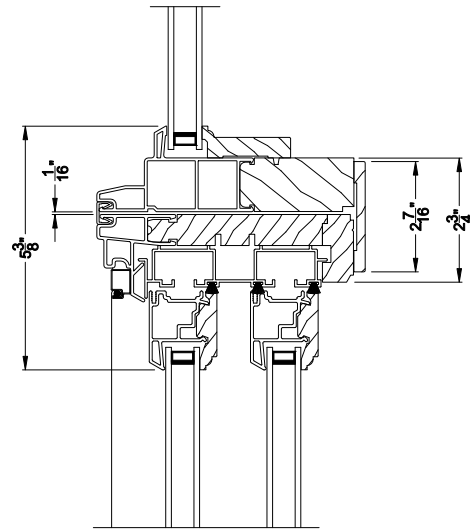

Weather Shield®

Aspire Series™

Slider Windows

CROSS SECTION DETAILS

ASPIRE SLIDER WINDOW (7405)
Vertical Section

ASPIRE SLIDER WINDOW
Horizontal Stack Section - DS / Slide

ASPIRE DOUBLE SLIDER WINDOW (7405)
Horizontal Section

Note: All dimensions are approximate. Weather Shield reserves the right to change specifications without notice.

Weather Shield®

Aspire Series™

Slider Windows

CROSS SECTION DETAILS

ASPIRE SLIDER WINDOW (7405)
Vertical Section

ASPIRE SLIDER WINDOW
Horizontal Stack Section - DS / Slide

ASPIRE DOUBLE SLIDER WINDOW (7405)
Horizontal Section

Note: All dimensions are approximate. Weather Shield reserves the right to change specifications without notice.