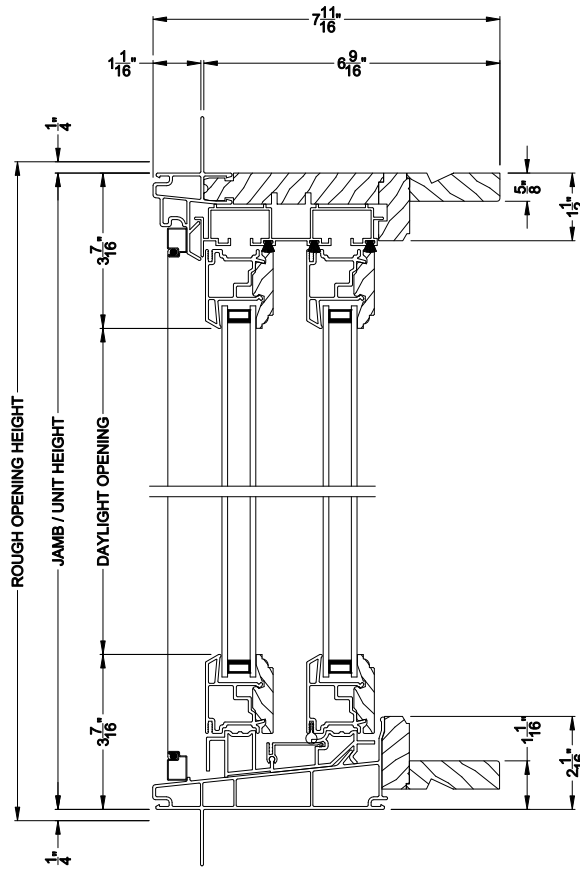

Weather Shield®

Aspire Series™

Slider Windows

CROSS SECTION DETAILS

ASPIRE SLIDER WINDOW (7405)
Vertical Section

ASPIRE SLIDER WINDOW
Horizontal Stack Section - DS / Slide

ASPIRE DOUBLE SLIDER WINDOW (7405)
Horizontal Section

Note: All dimensions are approximate. Weather Shield reserves the right to change specifications without notice.

Weather Shield®

Aspire Series™

Slider Windows

CROSS SECTION DETAILS

ASPIRE SLIDER WINDOW (7405)
Vertical Section

ASPIRE SLIDER WINDOW
Horizontal Stack Section - DS / Slide

ASPIRE DOUBLE SLIDER WINDOW (7405)
Horizontal Section

Note: All dimensions are approximate. Weather Shield reserves the right to change specifications without notice.