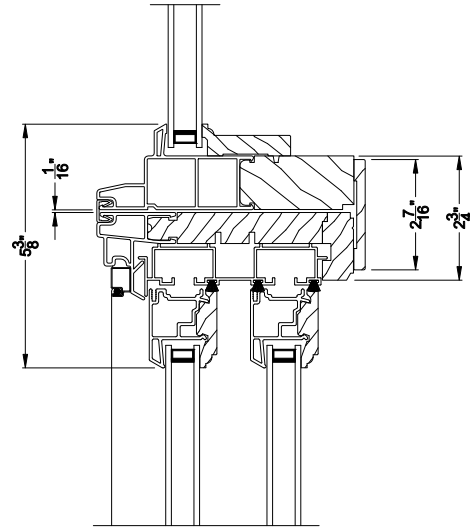

Weather Shield®

Aspire Series™

Slider Windows

CROSS SECTION DETAILS

ASPIRE SLIDER WINDOW (7405)
Vertical Section

ASPIRE SLIDER WINDOW
Horizontal Stack Section - DS / Slide

ASPIRE DOUBLE SLIDER WINDOW (7405)
Horizontal Section

Note: All dimensions are approximate. Weather Shield reserves the right to change specifications without notice.

Weather Shield®

Aspire Series™

Slider Windows

CROSS SECTION DETAILS

ASPIRE SLIDER WINDOW (7405)
Vertical Section

ASPIRE SLIDER WINDOW
Horizontal Stack Section - DS / Slide

ASPIRE DOUBLE SLIDER WINDOW (7405)
Horizontal Section

Note: All dimensions are approximate. Weather Shield reserves the right to change specifications without notice.