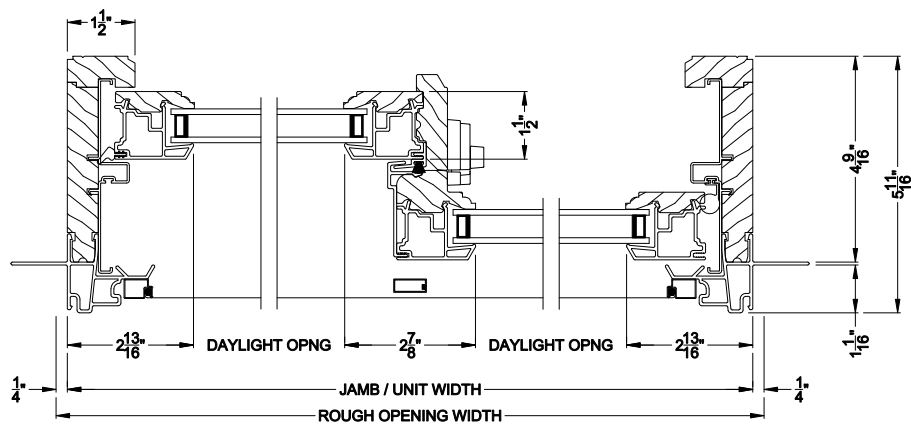

Weather Shield®

Aspire Series™

Slider Windows

CROSS SECTION DETAILS

ASPIRE SLIDER WINDOW (7405)
Vertical Section

ASPIRE SLIDER WINDOW
Horizontal Stack Section - DS / Slide

ASPIRE DOUBLE SLIDER WINDOW (7405)
Horizontal Section

Note: All dimensions are approximate. Weather Shield reserves the right to change specifications without notice.

Weather Shield®

Aspire Series™

Slider Windows

CROSS SECTION DETAILS

ASPIRE SLIDER WINDOW (7405)
Vertical Section

ASPIRE SLIDER WINDOW
Horizontal Stack Section - DS / Slide

ASPIRE DOUBLE SLIDER WINDOW (7405)
Horizontal Section

Note: All dimensions are approximate. Weather Shield reserves the right to change specifications without notice.