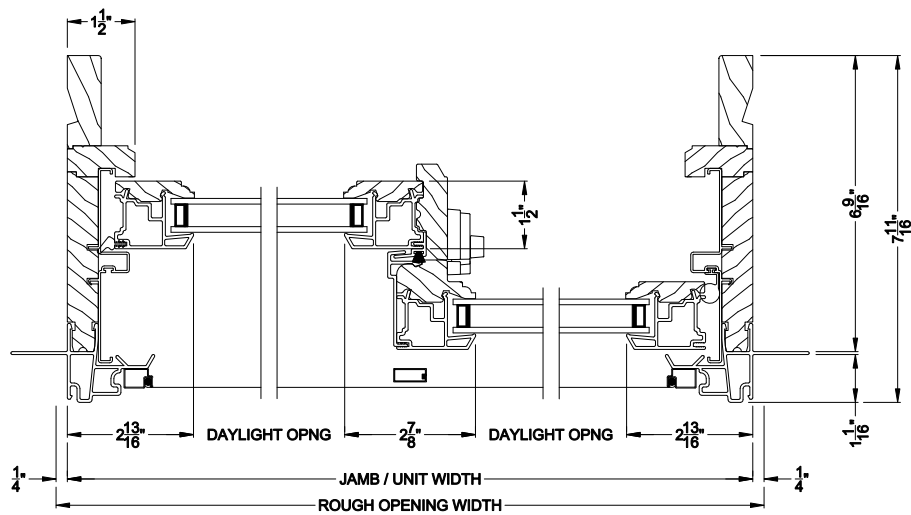

Note: All dimensions are approximate. Weather Shield reserves the right to change specifications without notice.

Weather Shield®

Aspire Series™

Slider Windows

CROSS SECTION DETAILS

ASPIRE SLIDER WINDOW (7405)
Vertical Section

ASPIRE SLIDER WINDOW
Horizontal Stack Section - DS / Slide

ASPIRE DOUBLE SLIDER WINDOW (7405)
Horizontal Section

Note: All dimensions are approximate. Weather Shield reserves the right to change specifications without notice.