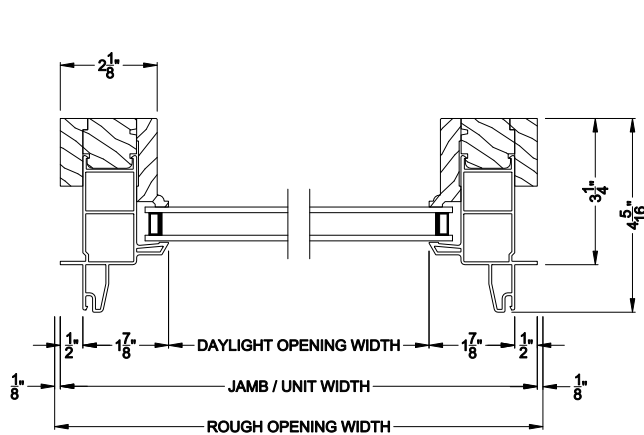

Weather Shield®

Aspire Series™

Special Shape Windows

CROSS SECTION DETAILS

ASPIRE POCKET DIRECT-SET WINDOW (7306)
Vertical Section

ASPIRE POCKET DIRECT-SET WINDOW (7306)
Horizontal Section

ASPIRE POCKET DIRECT-SET
Vertical Mull Section

Note: All dimensions are approximate. Weather Shield reserves the right to change specifications without notice.