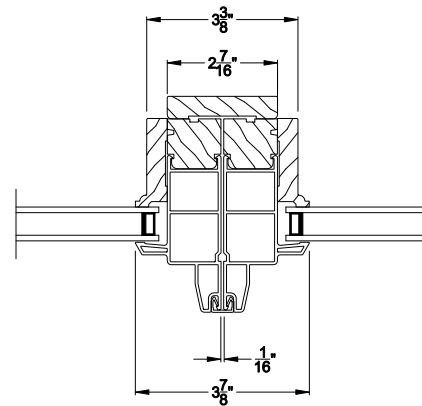

Weather Shield®

Aspire Series™

Special Shape Windows

CROSS SECTION DETAILS

ASPIRE POCKET DIRECT-SET WINDOW (7306)
Vertical Section

ASPIRE POCKET DIRECT-SET WINDOW (7306)
Horizontal Section

ASPIRE POCKET DIRECT-SET
Vertical Mull Section

Note: All dimensions are approximate. Weather Shield reserves the right to change specifications without notice.