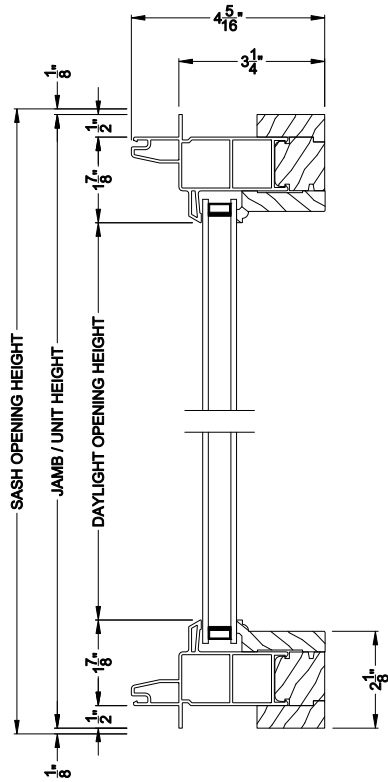

Weather Shield®

Aspire Series™

Special Shape Windows

CROSS SECTION DETAILS

ASPIRE POCKET DIRECT-SET WINDOW (7306)
Vertical Section

ASPIRE POCKET DIRECT-SET WINDOW (7306)
Horizontal Section

ASPIRE POCKET DIRECT-SET
Vertical Mull Section

Note: All dimensions are approximate. Weather Shield reserves the right to change specifications without notice.