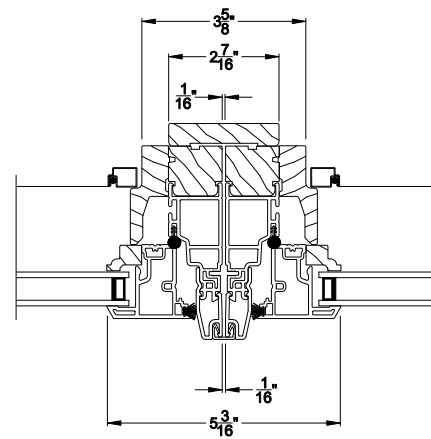

Weather Shield®

Aspire Series™

Casement Pocket Windows

CROSS SECTION DETAILS

ASPIRE POCKET CASEMENT WINDOW (7206)
Vertical Section

ASPIRE POCKET CASEMENT WINDOW (7206)
Horizontal Section

ASPIRE POCKET CASEMENT WINDOW
Vertical Mull Section

Note: All dimensions are approximate. Weather Shield reserves the right to change specifications without notice.