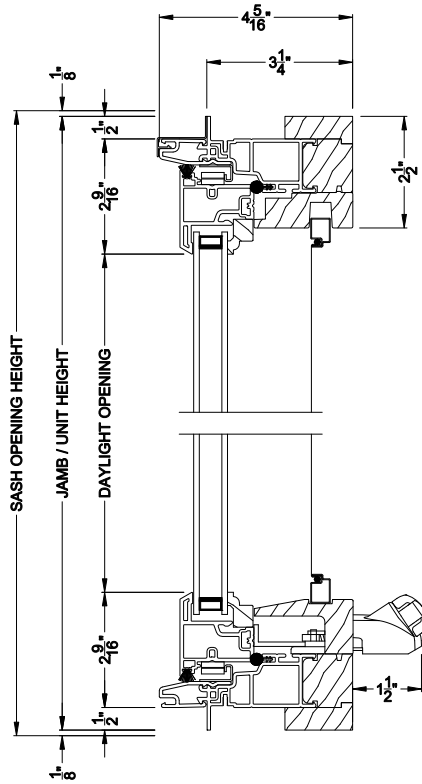

Weather Shield®

Aspire Series™

Casement Pocket Windows

CROSS SECTION DETAILS

ASPIRE POCKET CASEMENT WINDOW (7206)
Vertical Section

ASPIRE POCKET CASEMENT WINDOW (7206)
Horizontal Section

ASPIRE POCKET CASEMENT WINDOW
Vertical Mull Section

Note: All dimensions are approximate. Weather Shield reserves the right to change specifications without notice.