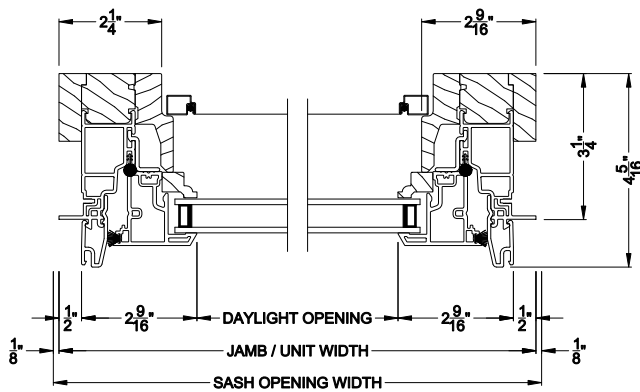

Weather Shield®

Aspire Series™

Casement Pocket Windows

CROSS SECTION DETAILS

ASPIRE POCKET CASEMENT WINDOW (7206)
Vertical Section

ASPIRE POCKET CASEMENT WINDOW (7206)
Horizontal Section

ASPIRE POCKET CASEMENT WINDOW
Vertical Mull Section

Note: All dimensions are approximate. Weather Shield reserves the right to change specifications without notice.