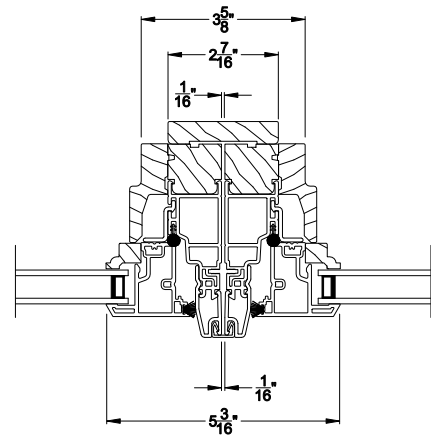

## CROSS SECTION DETAILS

**ASPIRE POCKET CASEMENT PICTURE WINDOW (7206)**  
Vertical Section

**ASPIRE POCKET CASEMENT PICTURE WINDOW (7206)**  
Horizontal Section

**ASPIRE POCKET CASEMENT PICTURE WINDOW**  
Vertical Mull Section

Note: All dimensions are approximate. Weather Shield reserves the right to change specifications without notice.