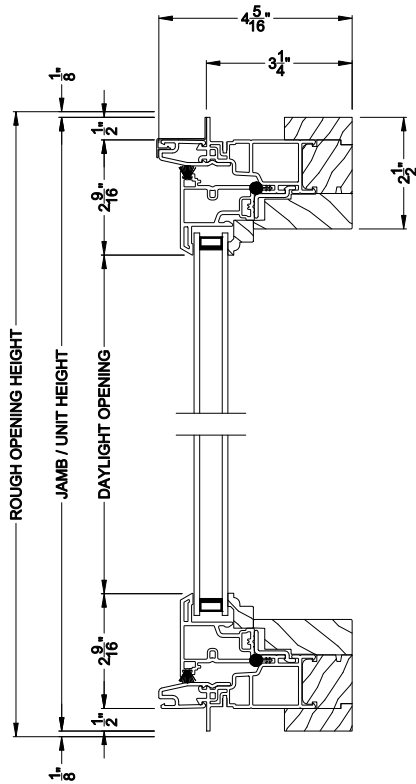

## CROSS SECTION DETAILS

**ASPIRE POCKET CASEMENT PICTURE WINDOW (7206)**  
Vertical Section

**ASPIRE POCKET CASEMENT PICTURE WINDOW (7206)**  
Horizontal Section

**ASPIRE POCKET CASEMENT PICTURE WINDOW**  
Vertical Mull Section

Note: All dimensions are approximate. Weather Shield reserves the right to change specifications without notice.