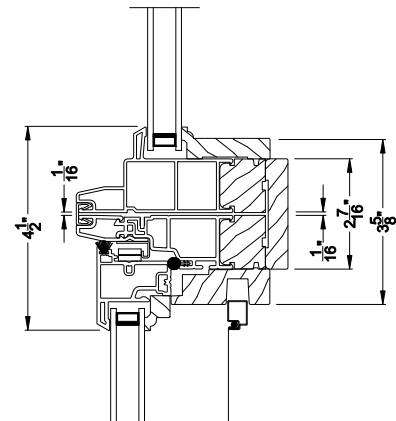

ASPIRE CASEMENT WINDOW
Vertical Mull Section - Cas / Cas

Note: All dimensions are approximate. Weather Shield reserves the right to change specifications without notice.

Weather Shield®

Aspire Series™

Casement Windows

CROSS SECTION DETAILS

ASPIRE CASEMENT WINDOW (7205)
Vertical Section - 5/4 jamb

ASPIRE CASEMENT WINDOW
Horizontal Stack Section - Trans / Cas

ASPIRE CASEMENT WINDOW (7205)
Horizontal Section - 5/4 jamb

ASPIRE CASEMENT WINDOW
Vertical Mull Section - Cas / Cas

Note: All dimensions are approximate. Weather Shield reserves the right to change specifications without notice.

Weather Shield®

Aspire Series™

Casement Windows

CROSS SECTION DETAILS

ASPIRE CASEMENT WINDOW (7205)
Vertical Section - 6-9/16" jamb

ASPIRE CASEMENT WINDOW
Vertical Section - 5/4 jamb option with extension

ASPIRE CASEMENT WINDOW
Horizontal Stack Section - Trans / Cas

ASPIRE CASEMENT WINDOW (7205)
Horizontal Section - 6-9/16" jamb

ASPIRE CASEMENT WINDOW
Vertical Mull Section - Cas / Cas