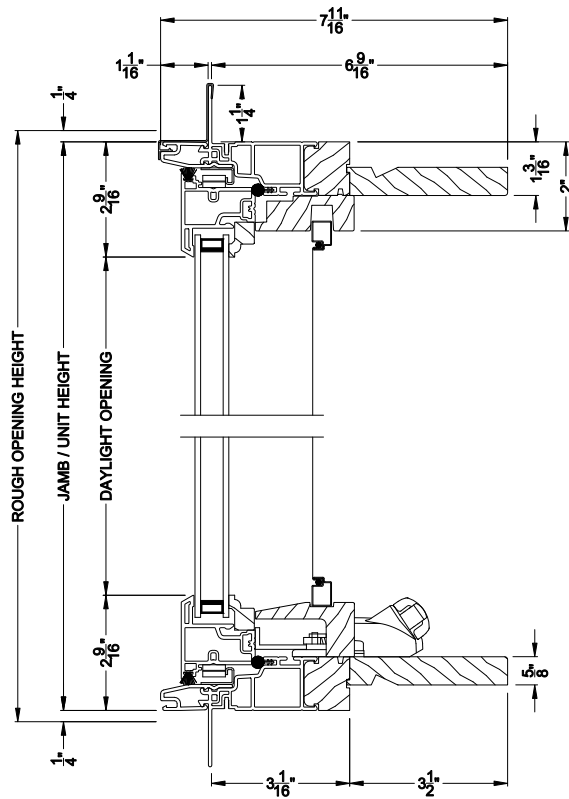

ASPIRE CASEMENT WINDOW
Vertical Mull Section - Cas / Cas

Note: All dimensions are approximate. Weather Shield reserves the right to change specifications without notice.

Weather Shield®

Aspire Series™

Casement Windows

CROSS SECTION DETAILS

ASPIRE CASEMENT WINDOW (7205)
Vertical Section - 5/4 jamb

ASPIRE CASEMENT WINDOW
Horizontal Stack Section - Trans / Cas

ASPIRE CASEMENT WINDOW (7205)
Horizontal Section - 5/4 jamb

ASPIRE CASEMENT WINDOW
Vertical Mull Section - Cas / Cas

Note: All dimensions are approximate. Weather Shield reserves the right to change specifications without notice.

Weather Shield®

Aspire Series™

Casement Windows

CROSS SECTION DETAILS

ASPIRE CASEMENT WINDOW (7205)
Vertical Section - 6-9/16" jamb

ASPIRE CASEMENT WINDOW
Vertical Section - 5/4 jamb option with extension

ASPIRE CASEMENT WINDOW
Horizontal Stack Section - Trans / Cas

ASPIRE CASEMENT WINDOW (7205)
Horizontal Section - 6-9/16" jamb

ASPIRE CASEMENT WINDOW
Vertical Mull Section - Cas / Cas