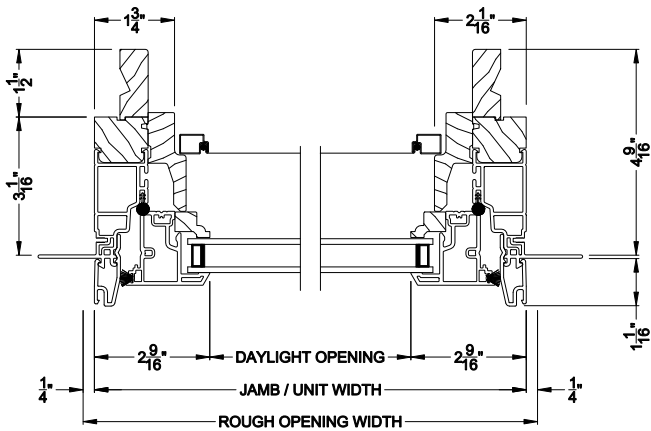

Weather Shield®

Aspire Series™

Casement Windows

CROSS SECTION DETAILS

ASPIRE CASEMENT WINDOW (7205)
Vertical Section

ASPIRE CASEMENT WINDOW
Horizontal Stack Section - Trans / Cas

ASPIRE CASEMENT WINDOW (7205)
Horizontal Section

ASPIRE CASEMENT WINDOW
Vertical Mull Section - Cas / Cas

Note: All dimensions are approximate. Weather Shield reserves the right to change specifications without notice.

Weather Shield®

Aspire Series™

Casement Windows

CROSS SECTION DETAILS

ASPIRE CASEMENT WINDOW (7205)
Vertical Section - 5/4 jamb

ASPIRE CASEMENT WINDOW
Horizontal Stack Section - Trans / Cas

ASPIRE CASEMENT WINDOW (7205)
Horizontal Section - 5/4 jamb

ASPIRE CASEMENT WINDOW
Vertical Mull Section - Cas / Cas

Note: All dimensions are approximate. Weather Shield reserves the right to change specifications without notice.

Weather Shield®

Aspire Series™

Casement Windows

CROSS SECTION DETAILS

ASPIRE CASEMENT WINDOW (7205)
Vertical Section - 6-9/16" jamb