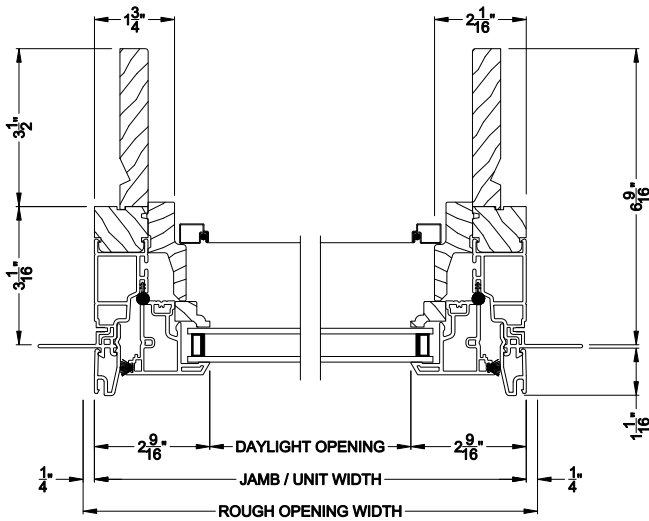

CROSS SECTION DETAILS

ASPIRE CASEMENT WINDOW (7205)
Vertical Section - 5/4 jamb

ASPIRE CASEMENT WINDOW
Horizontal Stack Section - Trans / Cas

ASPIRE CASEMENT WINDOW (7205)
Horizontal Section - 5/4 jamb

ASPIRE CASEMENT WINDOW
Vertical Mull Section - Cas / Cas

Note: All dimensions are approximate. Weather Shield reserves the right to change specifications without notice.

Weather Shield®

Aspire Series™

Casement Windows

CROSS SECTION DETAILS

ASPIRE CASEMENT WINDOW (7205)
Vertical Section - 6-9/16" jamb

ASPIRE CASEMENT WINDOW
Vertical Section - 5/4 jamb option with extension

ASPIRE CASEMENT WINDOW
Horizontal Stack Section - Trans / Cas

ASPIRE CASEMENT WINDOW (7205)
Horizontal Section - 6-9/16" jamb

ASPIRE CASEMENT WINDOW
Vertical Mull Section - Cas / Cas

Note: All dimensions are approximate. Weather Shield reserves the right to change specifications without notice.