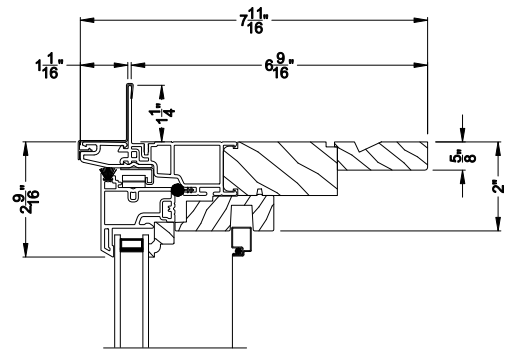

CROSS SECTION DETAILS

ASPIRE CASEMENT WINDOW (7205)
Vertical Section - 5/4 jamb

ASPIRE CASEMENT WINDOW
Horizontal Stack Section - Trans / Cas

ASPIRE CASEMENT WINDOW (7205)
Horizontal Section - 5/4 jamb

ASPIRE CASEMENT WINDOW
Vertical Mull Section - Cas / Cas

Note: All dimensions are approximate. Weather Shield reserves the right to change specifications without notice.

Weather Shield®

Aspire Series™

Casement Windows

CROSS SECTION DETAILS

ASPIRE CASEMENT WINDOW (7205)
Vertical Section - 6-9/16" jamb

ASPIRE CASEMENT WINDOW
Vertical Section - 5/4 jamb option with extension

ASPIRE CASEMENT WINDOW
Horizontal Stack Section - Trans / Cas

ASPIRE CASEMENT WINDOW (7205)
Horizontal Section - 6-9/16" jamb

ASPIRE CASEMENT WINDOW
Vertical Mull Section - Cas / Cas

Note: All dimensions are approximate. Weather Shield reserves the right to change specifications without notice.