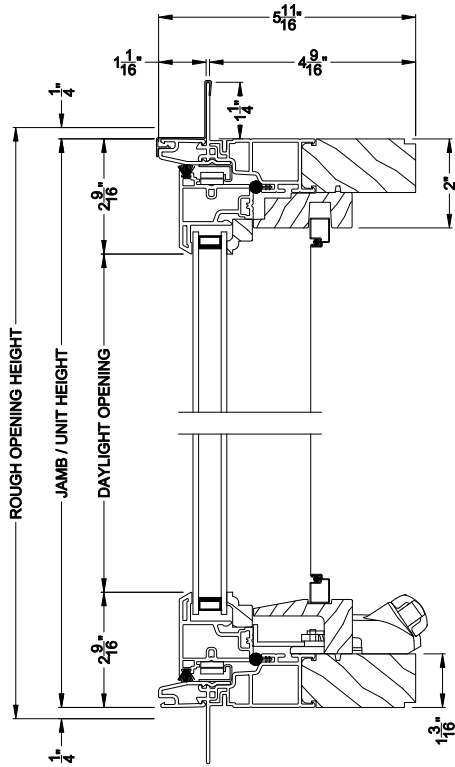

ASPIRE CASEMENT WINDOW
Vertical Mull Section - Cas / Cas

Note: All dimensions are approximate. Weather Shield reserves the right to change specifications without notice.

Weather Shield®

Aspire Series™

Casement Windows

CROSS SECTION DETAILS

ASPIRE CASEMENT WINDOW (7205)
Vertical Section - 5/4 jamb

ASPIRE CASEMENT WINDOW
Horizontal Stack Section - Trans / Cas

ASPIRE CASEMENT WINDOW (7205)
Horizontal Section - 5/4 jamb

ASPIRE CASEMENT WINDOW
Vertical Mull Section - Cas / Cas

Note: All dimensions are approximate. Weather Shield reserves the right to change specifications without notice.

Weather Shield®

Aspire Series™

Casement Windows

CROSS SECTION DETAILS

ASPIRE CASEMENT WINDOW (7205)
Vertical Section - 6-9/16" jamb

ASPIRE CASEMENT WINDOW
Vertical Section - 5/4 jamb option with extension

ASPIRE CASEMENT WINDOW
Horizontal Stack Section - Trans / Cas

ASPIRE CASEMENT WINDOW (7205)
Horizontal Section - 6-9/16" jamb

ASPIRE CASEMENT WINDOW
Vertical Mull Section - Cas / Cas