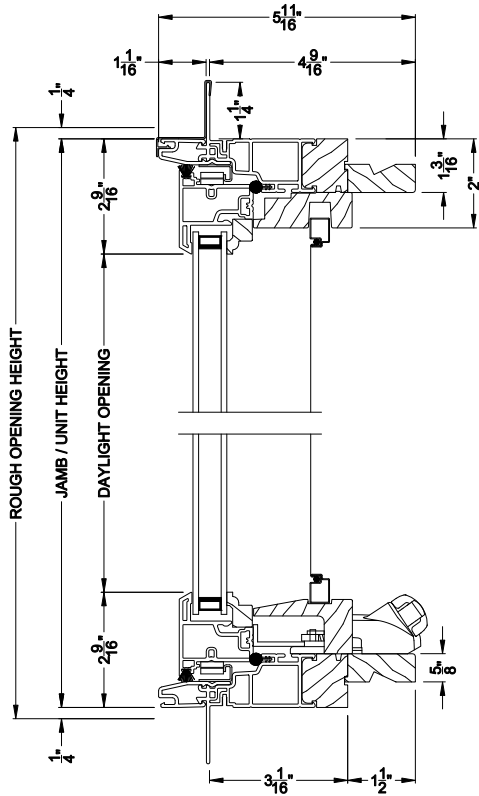

Weather Shield®

Aspire Series™

Casement Windows

CROSS SECTION DETAILS

ASPIRE CASEMENT WINDOW (7205)
Vertical Section

ASPIRE CASEMENT WINDOW
Horizontal Stack Section - Trans / Cas

ASPIRE CASEMENT WINDOW (7205)
Horizontal Section

ASPIRE CASEMENT WINDOW
Vertical Mull Section - Cas / Cas

Note: All dimensions are approximate. Weather Shield reserves the right to change specifications without notice.

Weather Shield®

Aspire Series™

Casement Windows

CROSS SECTION DETAILS

ASPIRE CASEMENT WINDOW (7205)
Vertical Section - 5/4 jamb

ASPIRE CASEMENT WINDOW
Horizontal Stack Section - Trans / Cas

ASPIRE CASEMENT WINDOW (7205)
Horizontal Section - 5/4 jamb

ASPIRE CASEMENT WINDOW
Vertical Mull Section - Cas / Cas

Note: All dimensions are approximate. Weather Shield reserves the right to change specifications without notice.

Weather Shield®

Aspire Series™

Casement Windows

CROSS SECTION DETAILS

ASPIRE CASEMENT WINDOW (7205)
Vertical Section - 6-9/16" jamb