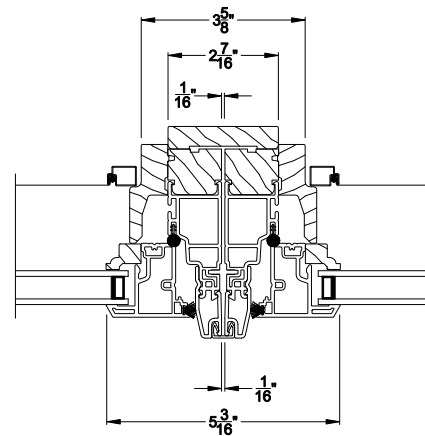

Weather Shield®

Aspire Series™

Casement Windows

CROSS SECTION DETAILS

ASPIRE CASEMENT WINDOW (7205)
Vertical Section

ASPIRE CASEMENT WINDOW
Horizontal Stack Section - Trans / Cas

ASPIRE CASEMENT WINDOW (7205)
Horizontal Section

ASPIRE CASEMENT WINDOW
Vertical Mull Section - Cas / Cas

Note: All dimensions are approximate. Weather Shield reserves the right to change specifications without notice.

Weather Shield®

Aspire Series™

Casement Windows

CROSS SECTION DETAILS

ASPIRE CASEMENT WINDOW (7205)
Vertical Section - 5/4 jamb

ASPIRE CASEMENT WINDOW
Horizontal Stack Section - Trans / Cas

ASPIRE CASEMENT WINDOW (7205)
Horizontal Section - 5/4 jamb

ASPIRE CASEMENT WINDOW
Vertical Mull Section - Cas / Cas

Note: All dimensions are approximate. Weather Shield reserves the right to change specifications without notice.

Weather Shield®

Aspire Series™

Casement Windows

CROSS SECTION DETAILS

ASPIRE CASEMENT WINDOW (7205)
Vertical Section - 6-9/16" jamb