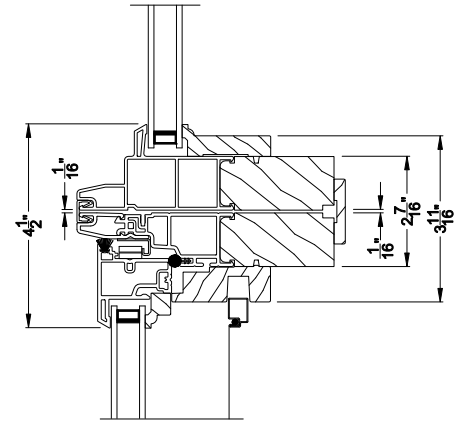

Weather Shield®

Aspire Series™

Casement Windows

CROSS SECTION DETAILS

ASPIRE CASEMENT WINDOW (7205)
Vertical Section

ASPIRE CASEMENT WINDOW
Horizontal Stack Section - Trans / Cas

ASPIRE CASEMENT WINDOW (7205)
Horizontal Section

ASPIRE CASEMENT WINDOW
Vertical Mull Section - Cas / Cas

Note: All dimensions are approximate. Weather Shield reserves the right to change specifications without notice.

Weather Shield®

Aspire Series™

Casement Windows

CROSS SECTION DETAILS

ASPIRE CASEMENT WINDOW (7205)
Vertical Section - 5/4 jamb

ASPIRE CASEMENT WINDOW
Horizontal Stack Section - Trans / Cas

ASPIRE CASEMENT WINDOW (7205)
Horizontal Section - 5/4 jamb

ASPIRE CASEMENT WINDOW
Vertical Mull Section - Cas / Cas

Note: All dimensions are approximate. Weather Shield reserves the right to change specifications without notice.

Weather Shield®

Aspire Series™

Casement Windows

CROSS SECTION DETAILS

ASPIRE CASEMENT WINDOW (7205)
Vertical Section - 6-9/16" jamb