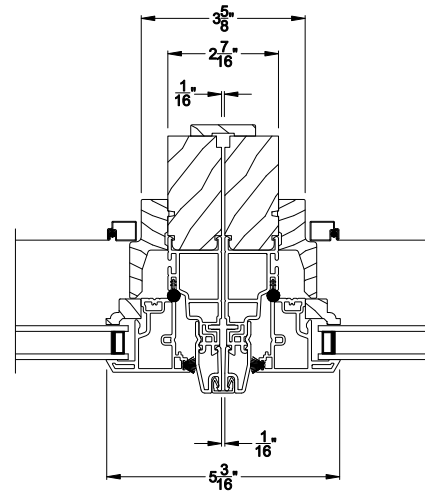

ASPIRE CASEMENT WINDOW
Vertical Mull Section - Cas / Cas

Note: All dimensions are approximate. Weather Shield reserves the right to change specifications without notice.

Weather Shield®

Aspire Series™

Casement Windows

CROSS SECTION DETAILS

ASPIRE CASEMENT WINDOW (7205)
Vertical Section - 5/4 jamb

ASPIRE CASEMENT WINDOW
Horizontal Stack Section - Trans / Cas

ASPIRE CASEMENT WINDOW (7205)
Horizontal Section - 5/4 jamb

ASPIRE CASEMENT WINDOW
Vertical Mull Section - Cas / Cas

Note: All dimensions are approximate. Weather Shield reserves the right to change specifications without notice.

Weather Shield®

Aspire Series™

Casement Windows

CROSS SECTION DETAILS

ASPIRE CASEMENT WINDOW (7205)
Vertical Section - 6-9/16" jamb

ASPIRE CASEMENT WINDOW
Vertical Section - 5/4 jamb option with extension

ASPIRE CASEMENT WINDOW
Horizontal Stack Section - Trans / Cas

ASPIRE CASEMENT WINDOW (7205)
Horizontal Section - 6-9/16" jamb

ASPIRE CASEMENT WINDOW
Vertical Mull Section - Cas / Cas