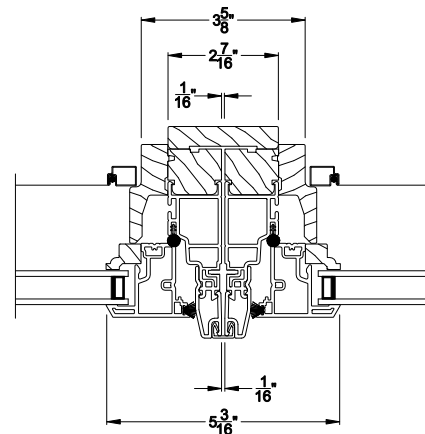

CROSS SECTION DETAILS

ASPIRE CASEMENT WINDOW (7205)
Vertical Section - 5/4 jamb

ASPIRE CASEMENT WINDOW
Horizontal Stack Section - Trans / Cas

ASPIRE CASEMENT WINDOW (7205)
Horizontal Section - 5/4 jamb

ASPIRE CASEMENT WINDOW
Vertical Mull Section - Cas / Cas

Note: All dimensions are approximate. Weather Shield reserves the right to change specifications without notice.

Weather Shield®

Aspire Series™

Casement Windows

CROSS SECTION DETAILS

ASPIRE CASEMENT WINDOW (7205)
Vertical Section - 6-9/16" jamb

ASPIRE CASEMENT WINDOW
Vertical Section - 5/4 jamb option with extension

ASPIRE CASEMENT WINDOW
Horizontal Stack Section - Trans / Cas

ASPIRE CASEMENT WINDOW (7205)
Horizontal Section - 6-9/16" jamb

ASPIRE CASEMENT WINDOW
Vertical Mull Section - Cas / Cas

Note: All dimensions are approximate. Weather Shield reserves the right to change specifications without notice.