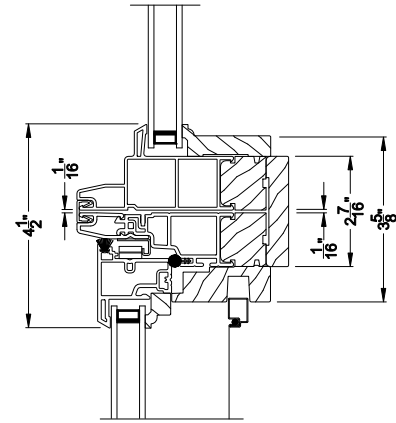

Weather Shield®

Aspire Series™

Casement Windows

CROSS SECTION DETAILS

ASPIRE CASEMENT WINDOW (7205)
Vertical Section

ASPIRE CASEMENT WINDOW
Horizontal Stack Section - Trans / Cas

ASPIRE CASEMENT WINDOW (7205)
Horizontal Section

ASPIRE CASEMENT WINDOW
Vertical Mull Section - Cas / Cas

Note: All dimensions are approximate. Weather Shield reserves the right to change specifications without notice.

Weather Shield®

Aspire Series™

Casement Windows

CROSS SECTION DETAILS

ASPIRE CASEMENT WINDOW (7205)
Vertical Section - 5/4 jamb

ASPIRE CASEMENT WINDOW
Horizontal Stack Section - Trans / Cas

ASPIRE CASEMENT WINDOW (7205)
Horizontal Section - 5/4 jamb

ASPIRE CASEMENT WINDOW
Vertical Mull Section - Cas / Cas

Note: All dimensions are approximate. Weather Shield reserves the right to change specifications without notice.

Weather Shield®

Aspire Series™

Casement Windows

CROSS SECTION DETAILS

ASPIRE CASEMENT WINDOW (7205)
Vertical Section - 6-9/16" jamb