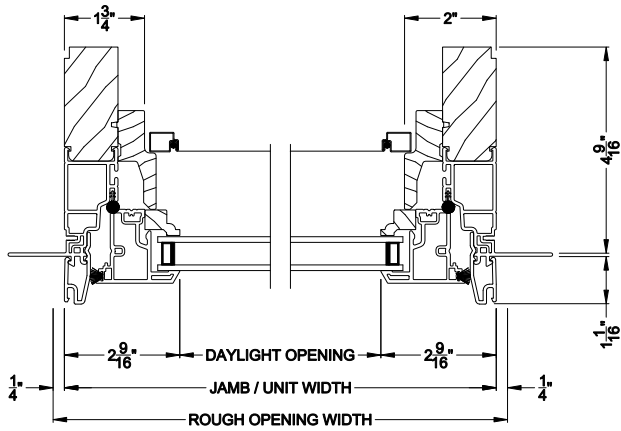

ASPIRE CASEMENT WINDOW
Vertical Mull Section - Cas / Cas

Note: All dimensions are approximate. Weather Shield reserves the right to change specifications without notice.

Weather Shield®

Aspire Series™

Casement Windows

CROSS SECTION DETAILS

ASPIRE CASEMENT WINDOW (7205)
Vertical Section - 5/4 jamb

ASPIRE CASEMENT WINDOW
Horizontal Stack Section - Trans / Cas

ASPIRE CASEMENT WINDOW (7205)
Horizontal Section - 5/4 jamb

ASPIRE CASEMENT WINDOW
Vertical Mull Section - Cas / Cas

Note: All dimensions are approximate. Weather Shield reserves the right to change specifications without notice.

Weather Shield®

Aspire Series™

Casement Windows

CROSS SECTION DETAILS

ASPIRE CASEMENT WINDOW (7205)
Vertical Section - 6-9/16" jamb