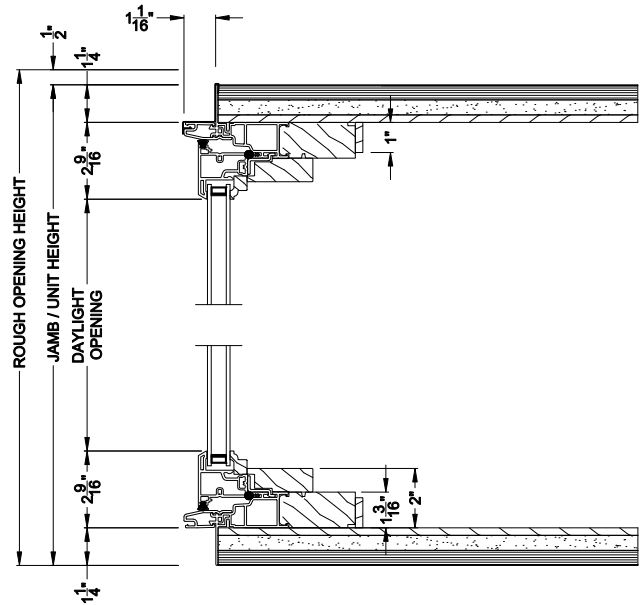

Weather Shield®

Aspire Series™

Casement Windows

CROSS SECTION DETAILS

ASPIRE CASEMENT 5 WIDE BOW (7205)
Vertical Section - Operator Flanker

ASPIRE CASEMENT 5 WIDE BOW (7205)
Vertical Section - Picture Center

ASPIRE CASEMENT 5 WIDE BOW (7205)
Horizontal Section - Standard Jamb

Note: All dimensions are approximate. Weather Shield reserves the right to change specifications without notice.

Weather Shield®

Aspire Series™

Casement Windows

CROSS SECTION DETAILS

ASPIRE CASEMENT 5 WIDE BOW (7205)
Vertical Section - Operator Flanker

ASPIRE CASEMENT 5 WIDE BOW (7205)
Vertical Section - Picture Center

ASPIRE CASEMENT 5 WIDE BOW (7205)
Horizontal Section - Retrofit Frame

Note: All dimensions are approximate. Weather Shield reserves the right to change specifications without notice.