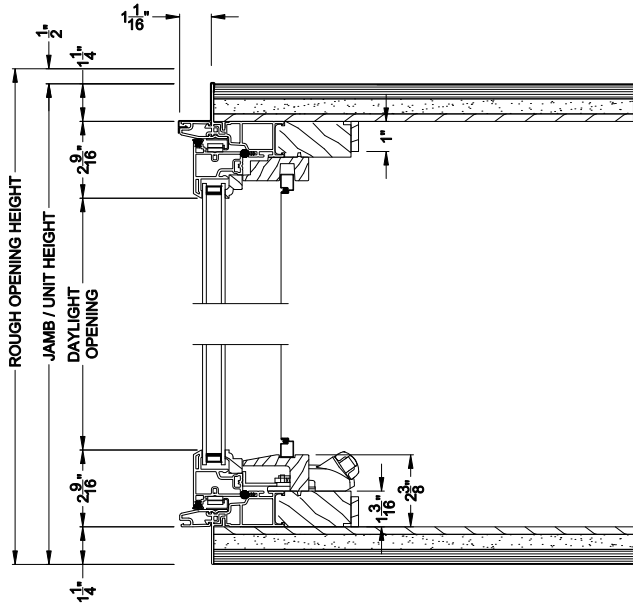

Weather Shield®

Aspire Series™

Casement Windows

CROSS SECTION DETAILS

ASPIRE CASEMENT 5 WIDE BOW (7205)
Vertical Section - Operator Flanker

ASPIRE CASEMENT 5 WIDE BOW (7205)
Vertical Section - Picture Center

ASPIRE CASEMENT 5 WIDE BOW (7205)
Horizontal Section - Standard Jamb

Note: All dimensions are approximate. Weather Shield reserves the right to change specifications without notice.

Weather Shield®

Aspire Series™

Casement Windows

CROSS SECTION DETAILS

ASPIRE CASEMENT 5 WIDE BOW (7205)
Vertical Section - Operator Flanker

ASPIRE CASEMENT 5 WIDE BOW (7205)
Vertical Section - Picture Center

ASPIRE CASEMENT 5 WIDE BOW (7205)
Horizontal Section - Retrofit Frame

Note: All dimensions are approximate. Weather Shield reserves the right to change specifications without notice.