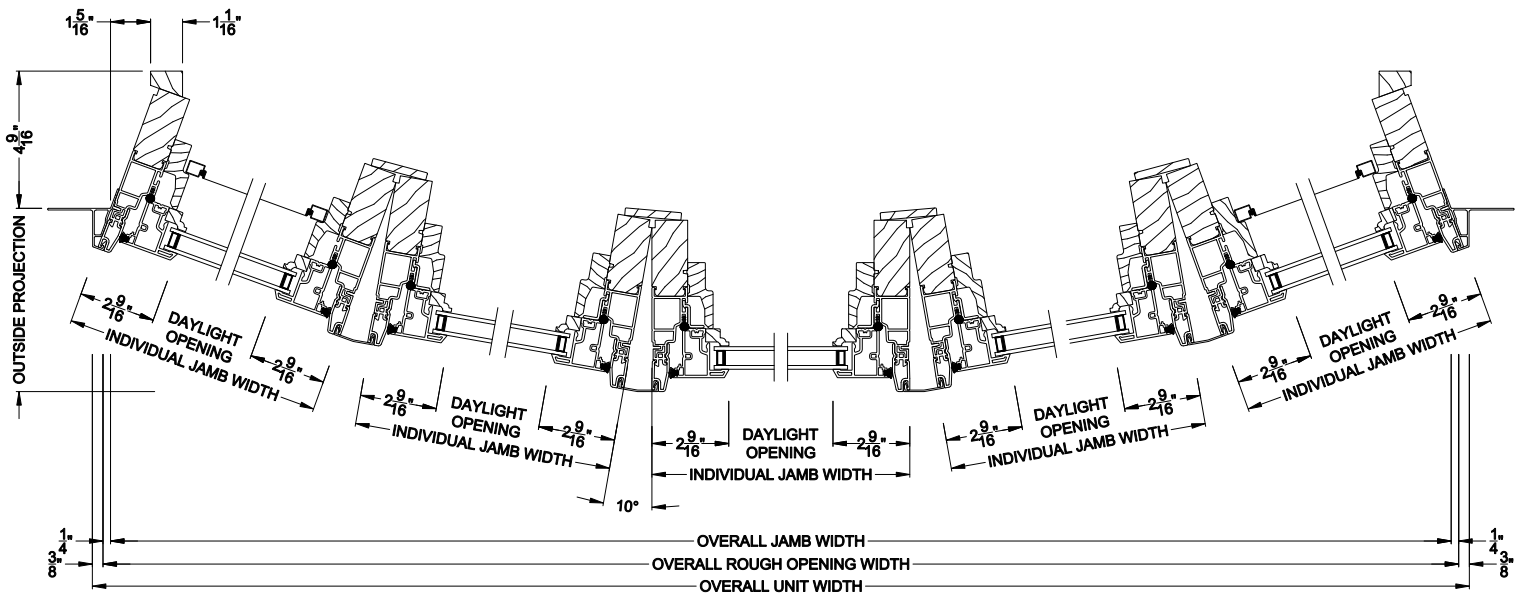

Weather Shield®

Aspire Series™

Casement Windows

CROSS SECTION DETAILS

ASPIRE CASEMENT 5 WIDE BOW (7205)
Vertical Section - Operator Flanker

ASPIRE CASEMENT 5 WIDE BOW (7205)
Vertical Section - Picture Center

ASPIRE CASEMENT 5 WIDE BOW (7205)
Horizontal Section - Standard Jamb

Note: All dimensions are approximate. Weather Shield reserves the right to change specifications without notice.

Weather Shield®

Aspire Series™

Casement Windows

CROSS SECTION DETAILS

ASPIRE CASEMENT 5 WIDE BOW (7205)
Vertical Section - Operator Flanker

ASPIRE CASEMENT 5 WIDE BOW (7205)
Vertical Section - Picture Center

ASPIRE CASEMENT 5 WIDE BOW (7205)
Horizontal Section - Retrofit Frame

Note: All dimensions are approximate. Weather Shield reserves the right to change specifications without notice.