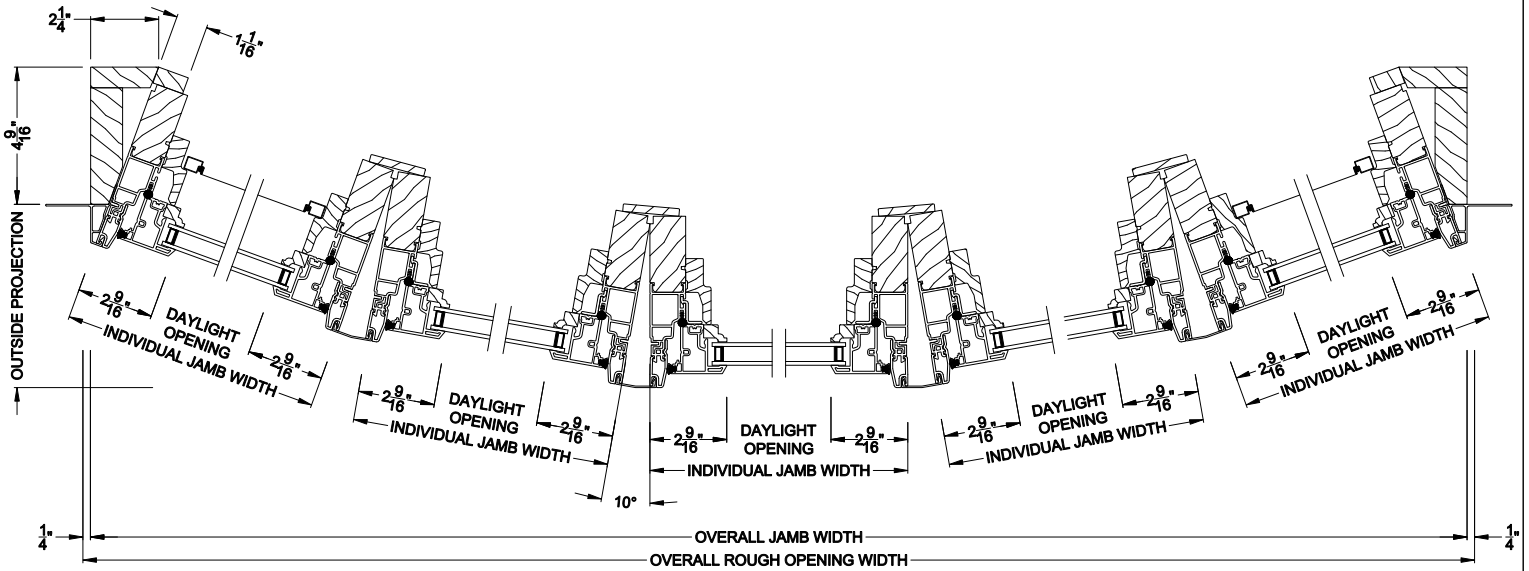

ASPIRE CASEMENT 5 WIDE BOW (7205)
Horizontal Section - Standard Jamb

Note: All dimensions are approximate. Weather Shield reserves the right to change specifications without notice.

Weather Shield®

Aspire Series™

Casement Windows

CROSS SECTION DETAILS

ASPIRE CASEMENT 5 WIDE BOW (7205)
Vertical Section - Operator Flanker

ASPIRE CASEMENT 5 WIDE BOW (7205)
Vertical Section - Picture Center

ASPIRE CASEMENT 5 WIDE BOW (7205)
Horizontal Section - Retrofit Frame

Note: All dimensions are approximate. Weather Shield reserves the right to change specifications without notice.