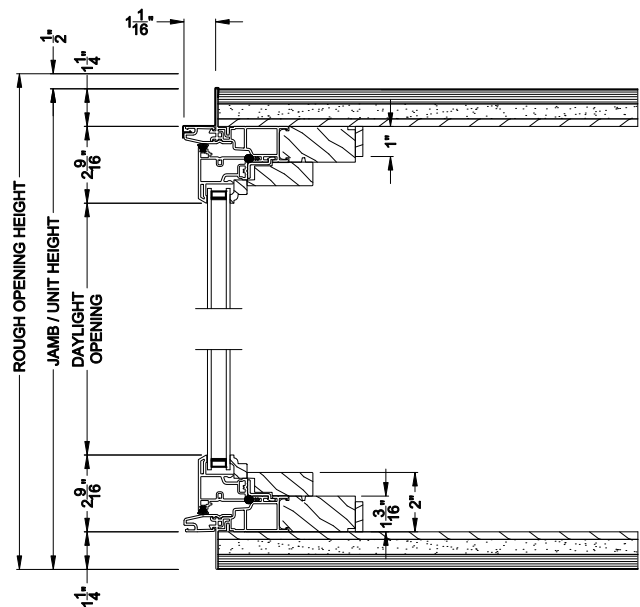

Weather Shield®

Aspire Series™

Casement Windows

CROSS SECTION DETAILS

ASPIRE CASEMENT 5 WIDE BOW (7205)
Vertical Section - Operator Flanker

ASPIRE CASEMENT 5 WIDE BOW (7205)
Vertical Section - Picture Center

ASPIRE CASEMENT 5 WIDE BOW (7205)
Horizontal Section - Standard Jamb

Note: All dimensions are approximate. Weather Shield reserves the right to change specifications without notice.

Weather Shield®

Aspire Series™

Casement Windows

CROSS SECTION DETAILS

ASPIRE CASEMENT 5 WIDE BOW (7205)
Vertical Section - Operator Flanker

ASPIRE CASEMENT 5 WIDE BOW (7205)
Vertical Section - Picture Center

ASPIRE CASEMENT 5 WIDE BOW (7205)
Horizontal Section - Retrofit Frame

Note: All dimensions are approximate. Weather Shield reserves the right to change specifications without notice.