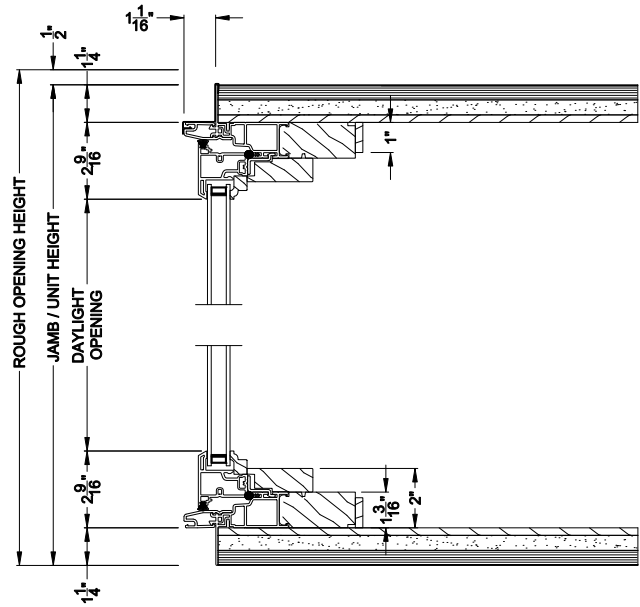

Weather Shield®

Aspire Series™

Casement Windows

CROSS SECTION DETAILS

ASPIRE CASEMENT 4 WIDE BOW (7205)
Vertical Section - Operator Flanker

ASPIRE CASEMENT 4 WIDE BOW (7205)
Vertical Section - Picture Center

ASPIRE CASEMENT 4 WIDE BOW (7205)
Horizontal Section - Standard Jamb

Note: All dimensions are approximate. Weather Shield reserves the right to change specifications without notice.

Weather Shield®

Aspire Series™

Casement Windows

CROSS SECTION DETAILS

ASPIRE CASEMENT 4 WIDE BOW (7205)
Vertical Section - Operator Flanker

ASPIRE CASEMENT 4 WIDE BOW (7205)
Vertical Section - Picture Center

ASPIRE CASEMENT 4 WIDE BOW (7205)
Horizontal Section - Retrofit Jamb

Note: All dimensions are approximate. Weather Shield reserves the right to change specifications without notice.