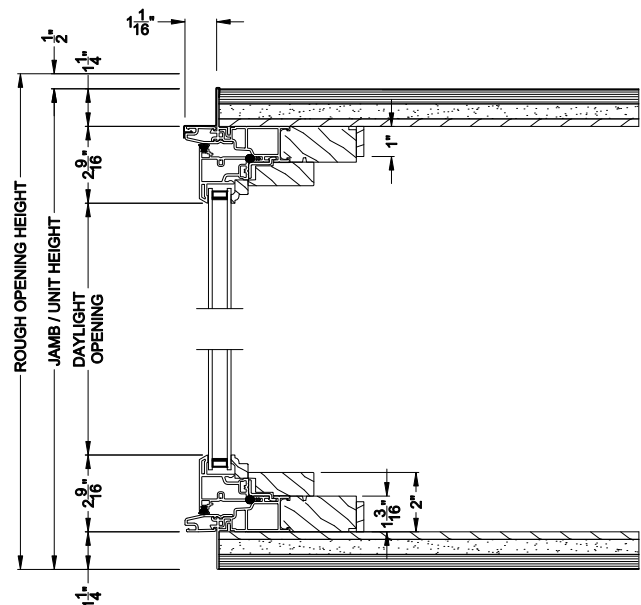

Weather Shield®

Aspire Series™

Casement Windows

CROSS SECTION DETAILS

ASPIRE CASEMENT 4 WIDE BOW (7205)
Vertical Section - Operator Flanker

ASPIRE CASEMENT 4 WIDE BOW (7205)
Vertical Section - Picture Center

ASPIRE CASEMENT 4 WIDE BOW (7205)
Horizontal Section - Standard Jamb

Note: All dimensions are approximate. Weather Shield reserves the right to change specifications without notice.

Weather Shield®

Aspire Series™

Casement Windows

CROSS SECTION DETAILS

ASPIRE CASEMENT 4 WIDE BOW (7205)
Vertical Section - Operator Flanker

ASPIRE CASEMENT 4 WIDE BOW (7205)
Vertical Section - Picture Center

ASPIRE CASEMENT 4 WIDE BOW (7205)
Horizontal Section - Retrofit Jamb

Note: All dimensions are approximate. Weather Shield reserves the right to change specifications without notice.