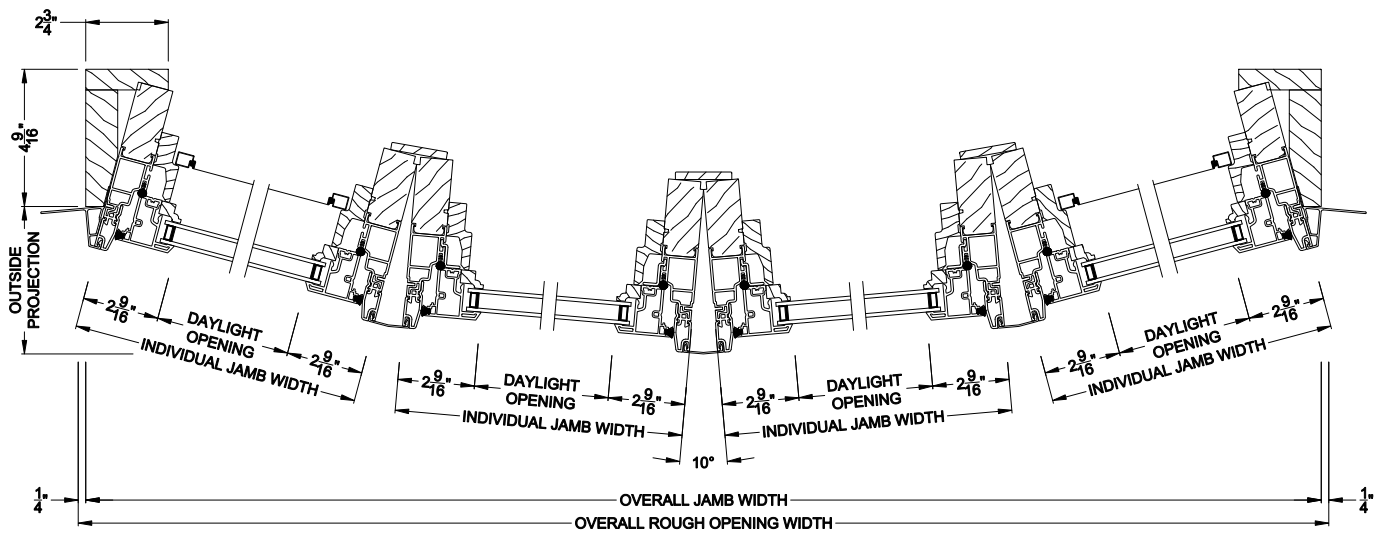

ASPIRE CASEMENT 4 WIDE BOW (7205)
Horizontal Section - Standard Jamb

Note: All dimensions are approximate. Weather Shield reserves the right to change specifications without notice.

Weather Shield®

Aspire Series™

Casement Windows

CROSS SECTION DETAILS

ASPIRE CASEMENT 4 WIDE BOW (7205)
Vertical Section - Operator Flanker

ASPIRE CASEMENT 4 WIDE BOW (7205)
Vertical Section - Picture Center

ASPIRE CASEMENT 4 WIDE BOW (7205)
Horizontal Section - Retrofit Jamb

Note: All dimensions are approximate. Weather Shield reserves the right to change specifications without notice.