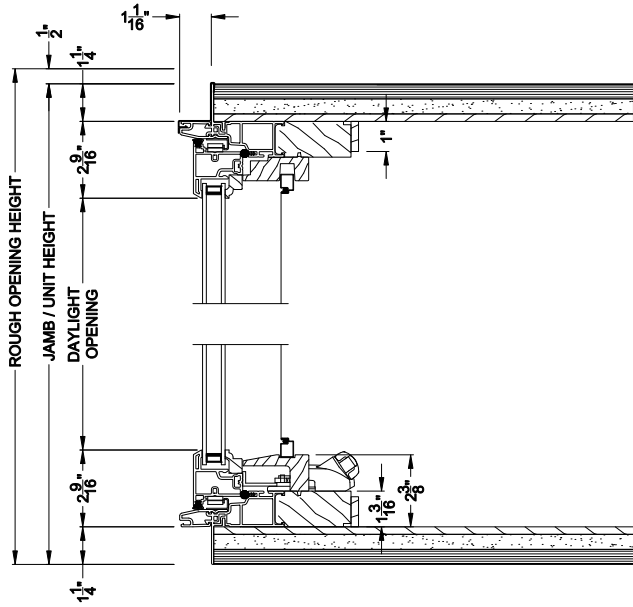

Weather Shield®

Aspire Series™

Casement Windows

CROSS SECTION DETAILS

ASPIRE CASEMENT 4 WIDE BOW (7205)
Vertical Section - Operator Flanker

ASPIRE CASEMENT 4 WIDE BOW (7205)
Vertical Section - Picture Center

ASPIRE CASEMENT 4 WIDE BOW (7205)
Horizontal Section - Standard Jamb

Note: All dimensions are approximate. Weather Shield reserves the right to change specifications without notice.

Weather Shield®

Aspire Series™

Casement Windows

CROSS SECTION DETAILS

ASPIRE CASEMENT 4 WIDE BOW (7205)
Vertical Section - Operator Flanker

ASPIRE CASEMENT 4 WIDE BOW (7205)
Vertical Section - Picture Center

ASPIRE CASEMENT 4 WIDE BOW (7205)
Horizontal Section - Retrofit Jamb

Note: All dimensions are approximate. Weather Shield reserves the right to change specifications without notice.