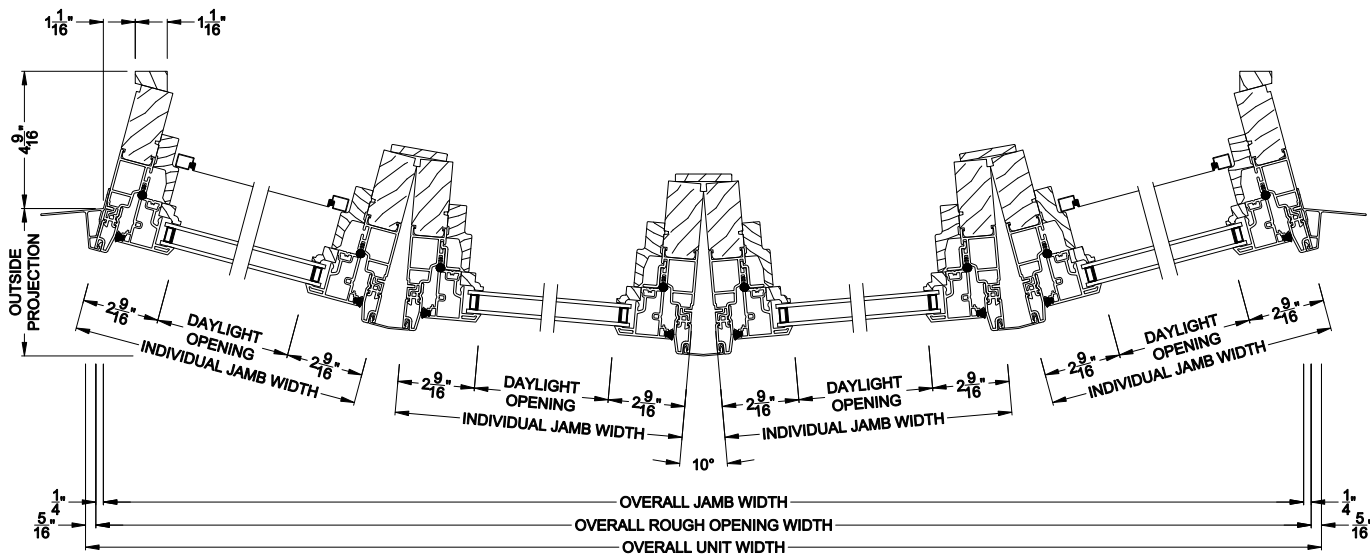

Weather Shield®

Aspire Series™

Casement Windows

CROSS SECTION DETAILS

ASPIRE CASEMENT 4 WIDE BOW (7205)
Vertical Section - Operator Flanker

ASPIRE CASEMENT 4 WIDE BOW (7205)
Vertical Section - Picture Center

ASPIRE CASEMENT 4 WIDE BOW (7205)
Horizontal Section - Standard Jamb

Note: All dimensions are approximate. Weather Shield reserves the right to change specifications without notice.

Weather Shield®

Aspire Series™

Casement Windows

CROSS SECTION DETAILS

ASPIRE CASEMENT 4 WIDE BOW (7205)
Vertical Section - Operator Flanker

ASPIRE CASEMENT 4 WIDE BOW (7205)
Vertical Section - Picture Center

ASPIRE CASEMENT 4 WIDE BOW (7205)
Horizontal Section - Retrofit Jamb

Note: All dimensions are approximate. Weather Shield reserves the right to change specifications without notice.