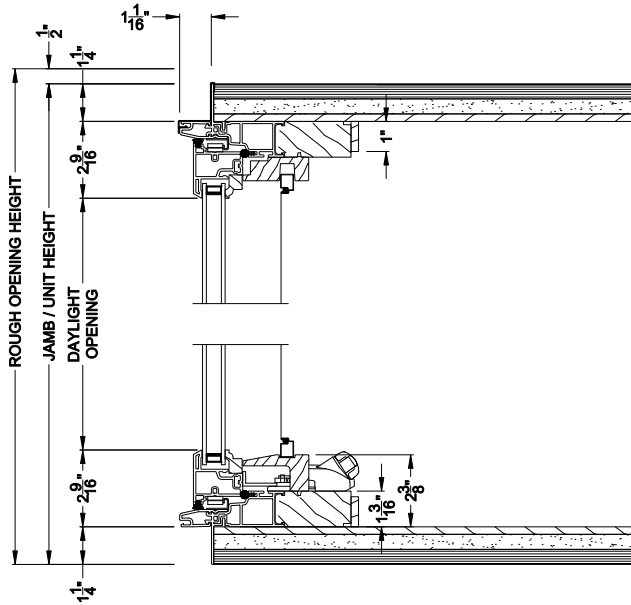

Weather Shield®

Aspire Series™

Casement Windows

CROSS SECTION DETAILS

ASPIRE CASEMENT 4 WIDE BOW (7205)
Vertical Section - Operator Flanker

ASPIRE CASEMENT 4 WIDE BOW (7205)
Vertical Section - Picture Center

ASPIRE CASEMENT 4 WIDE BOW (7205)
Horizontal Section - Standard Jamb

Note: All dimensions are approximate. Weather Shield reserves the right to change specifications without notice.

Weather Shield®

Aspire Series™

Casement Windows

CROSS SECTION DETAILS

ASPIRE CASEMENT 4 WIDE BOW (7205)
Vertical Section - Operator Flanker

ASPIRE CASEMENT 4 WIDE BOW (7205)
Vertical Section - Picture Center

ASPIRE CASEMENT 4 WIDE BOW (7205)
Horizontal Section - Retrofit Jamb

Note: All dimensions are approximate. Weather Shield reserves the right to change specifications without notice.