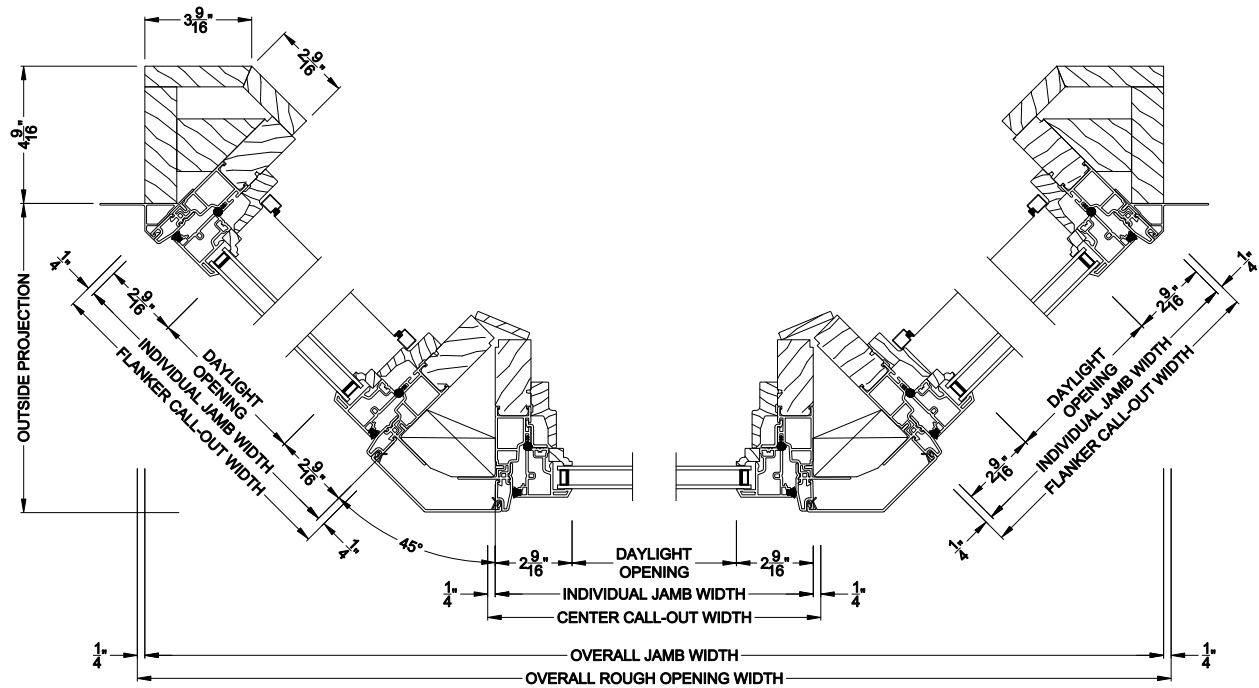

ASPIRE CASEMENT 45° A-BAY (7205)
Horizontal Section - Standard Jamb

Note: All dimensions are approximate. Weather Shield reserves the right to change specifications without notice.

Weather Shield®

Aspire Series™

Casement Windows

CROSS SECTION DETAILS

ASPIRE CASEMENT 45° A-BAY (7205)
Vertical Section - Operator Flanker

ASPIRE CASEMENT 45° A-BAY (7205)
Vertical Section - Picture Center

ASPIRE CASEMENT 45° A-BAY (7205)
Horizontal Section - Retrofit Jamb

Note: All dimensions are approximate. Weather Shield reserves the right to change specifications without notice.