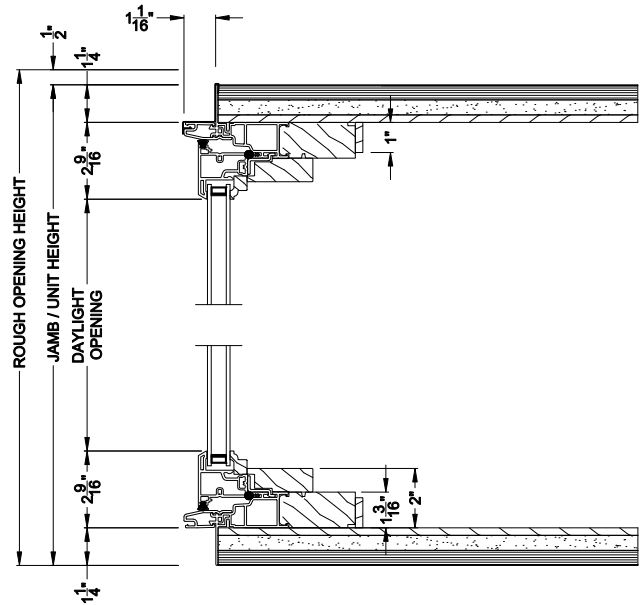

Weather Shield®

Aspire Series™

Casement Windows

CROSS SECTION DETAILS

ASPIRE CASEMENT 45° A-BAY (7205)
Vertical Section - Operator Flanker

ASPIRE CASEMENT 45° A-BAY (7205)
Vertical Section - Picture Center

ASPIRE CASEMENT 45° A-BAY (7205)
Horizontal Section - Standard Jamb

Note: All dimensions are approximate. Weather Shield reserves the right to change specifications without notice.

Weather Shield®

Aspire Series™

Casement Windows

CROSS SECTION DETAILS

ASPIRE CASEMENT 45° A-BAY (7205)
Vertical Section - Operator Flanker

ASPIRE CASEMENT 45° A-BAY (7205)
Vertical Section - Picture Center

ASPIRE CASEMENT 45° A-BAY (7205)
Horizontal Section - Retrofit Jamb

Note: All dimensions are approximate. Weather Shield reserves the right to change specifications without notice.