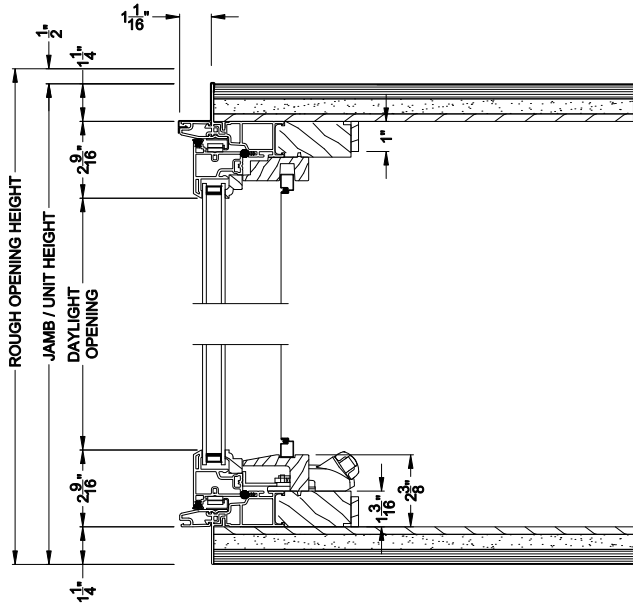

Weather Shield®

Aspire Series™

Casement Windows

CROSS SECTION DETAILS

ASPIRE CASEMENT 45° A-BAY (7205)
Vertical Section - Operator Flanker

ASPIRE CASEMENT 45° A-BAY (7205)
Vertical Section - Picture Center

ASPIRE CASEMENT 45° A-BAY (7205)
Horizontal Section - Standard Jamb

Note: All dimensions are approximate. Weather Shield reserves the right to change specifications without notice.

Weather Shield®

Aspire Series™

Casement Windows

CROSS SECTION DETAILS

ASPIRE CASEMENT 45° A-BAY (7205)
Vertical Section - Operator Flanker

ASPIRE CASEMENT 45° A-BAY (7205)
Vertical Section - Picture Center

ASPIRE CASEMENT 45° A-BAY (7205)
Horizontal Section - Retrofit Jamb

Note: All dimensions are approximate. Weather Shield reserves the right to change specifications without notice.