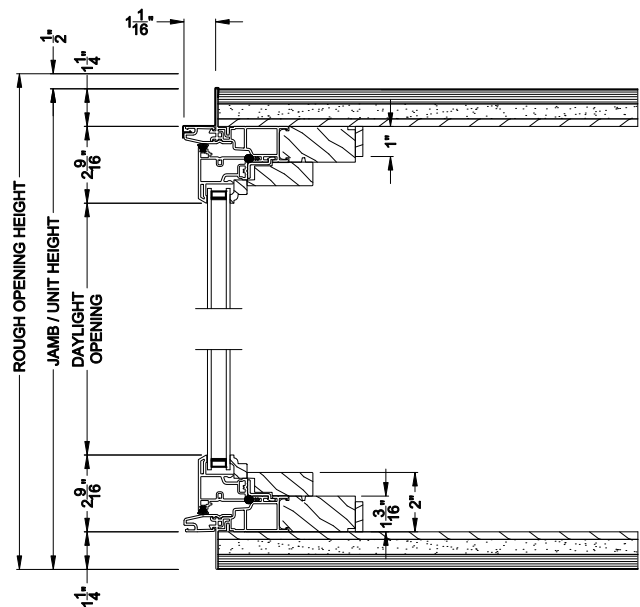

Weather Shield®

Aspire Series™

Casement Windows

CROSS SECTION DETAILS

ASPIRE CASEMENT 45° A-BAY (7205)
Vertical Section - Operator Flanker

ASPIRE CASEMENT 45° A-BAY (7205)
Vertical Section - Picture Center

ASPIRE CASEMENT 45° A-BAY (7205)
Horizontal Section - Standard Jamb

Note: All dimensions are approximate. Weather Shield reserves the right to change specifications without notice.

Weather Shield®

Aspire Series™

Casement Windows

CROSS SECTION DETAILS

ASPIRE CASEMENT 45° A-BAY (7205)
Vertical Section - Operator Flanker

ASPIRE CASEMENT 45° A-BAY (7205)
Vertical Section - Picture Center

ASPIRE CASEMENT 45° A-BAY (7205)
Horizontal Section - Retrofit Jamb

Note: All dimensions are approximate. Weather Shield reserves the right to change specifications without notice.