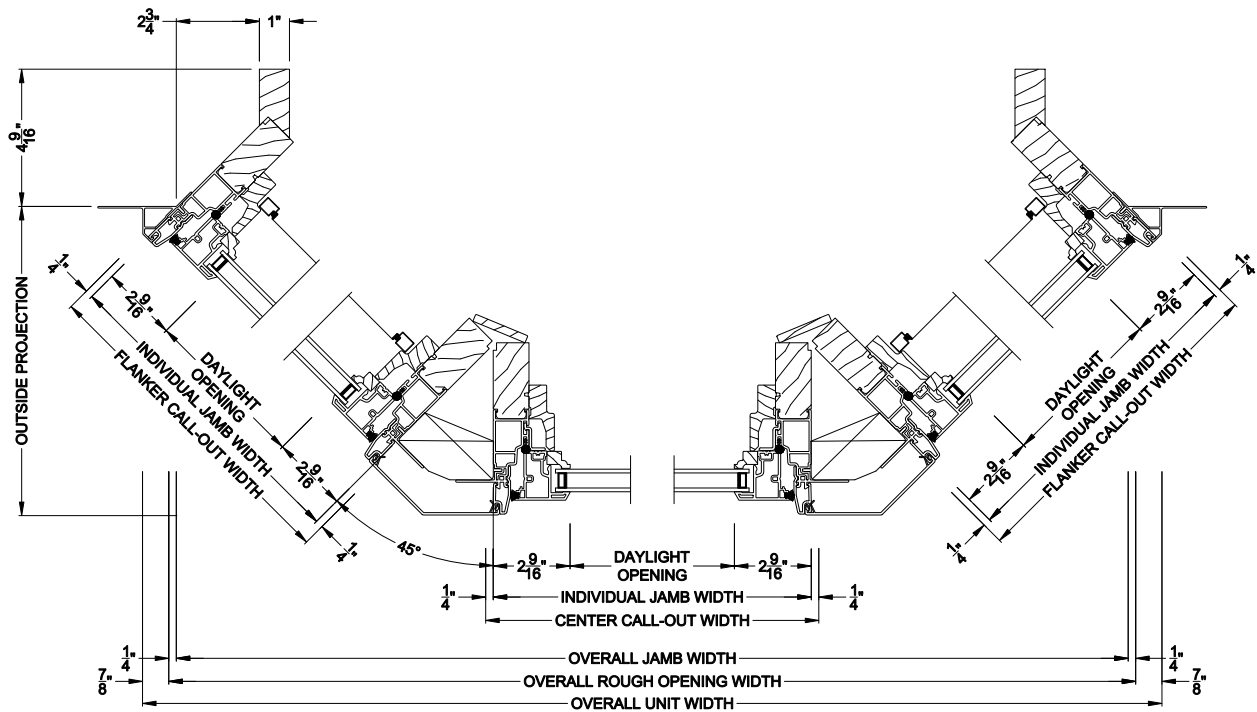

Weather Shield®

Aspire Series™

Casement Windows

CROSS SECTION DETAILS

ASPIRE CASEMENT 45° A-BAY (7205)
Vertical Section - Operator Flanker

ASPIRE CASEMENT 45° A-BAY (7205)
Vertical Section - Picture Center

ASPIRE CASEMENT 45° A-BAY (7205)
Horizontal Section - Standard Jamb

Note: All dimensions are approximate. Weather Shield reserves the right to change specifications without notice.

Weather Shield®

Aspire Series™

Casement Windows

CROSS SECTION DETAILS

ASPIRE CASEMENT 45° A-BAY (7205)
Vertical Section - Operator Flanker

ASPIRE CASEMENT 45° A-BAY (7205)
Vertical Section - Picture Center

ASPIRE CASEMENT 45° A-BAY (7205)
Horizontal Section - Retrofit Jamb

Note: All dimensions are approximate. Weather Shield reserves the right to change specifications without notice.