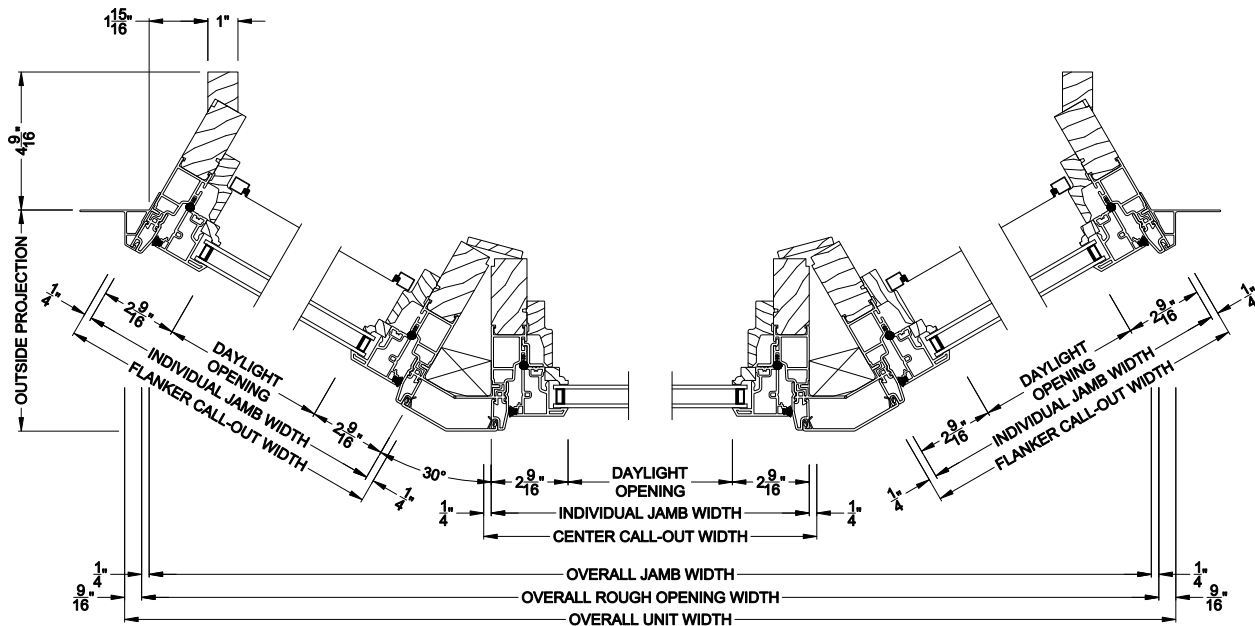

Weather Shield®

Aspire Series™

Casement Windows

CROSS SECTION DETAILS

ASPIRE CASEMENT 30° A-BAY (7205)
Vertical Section - Operator Flanker

ASPIRE CASEMENT 30° A-BAY (7205)
Vertical Section - Picture Center

ASPIRE CASEMENT 30° A-BAY (7205)
Horizontal Section - Standard Jamb

Note: All dimensions are approximate. Weather Shield reserves the right to change specifications without notice.

Weather Shield®

Aspire Series™

Casement Windows

CROSS SECTION DETAILS

ASPIRE CASEMENT 30° A-BAY (7205)
Vertical Section - Operator Flanker

ASPIRE CASEMENT 30° A-BAY (7205)
Vertical Section - Picture Center

ASPIRE CASEMENT 30° A-BAY (7205)
Horizontal Section - Retrofit Jamb

Note: All dimensions are approximate. Weather Shield reserves the right to change specifications without notice.