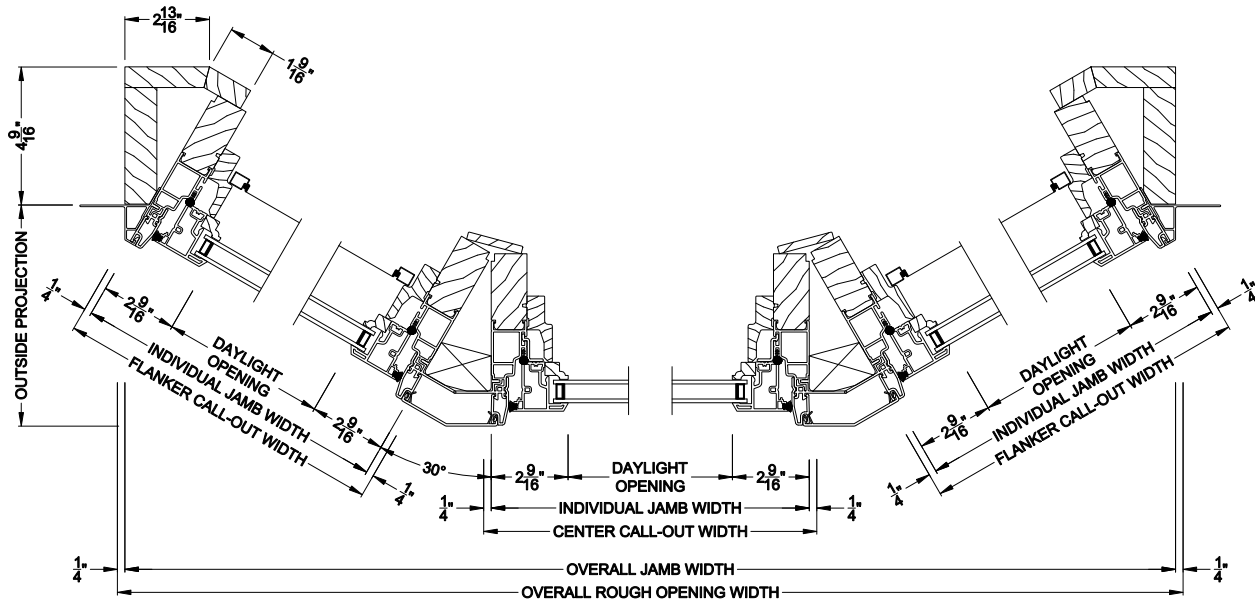

Weather Shield®

Aspire Series™

Casement Windows

CROSS SECTION DETAILS

ASPIRE CASEMENT 30° A-BAY (7205)
Vertical Section - Operator Flanker

ASPIRE CASEMENT 30° A-BAY (7205)
Vertical Section - Picture Center

ASPIRE CASEMENT 30° A-BAY (7205)
Horizontal Section - Standard Jamb

Note: All dimensions are approximate. Weather Shield reserves the right to change specifications without notice.

Weather Shield®

Aspire Series™

Casement Windows

CROSS SECTION DETAILS

ASPIRE CASEMENT 30° A-BAY (7205)
Vertical Section - Operator Flanker

ASPIRE CASEMENT 30° A-BAY (7205)
Vertical Section - Picture Center

ASPIRE CASEMENT 30° A-BAY (7205)
Horizontal Section - Retrofit Jamb

Note: All dimensions are approximate. Weather Shield reserves the right to change specifications without notice.