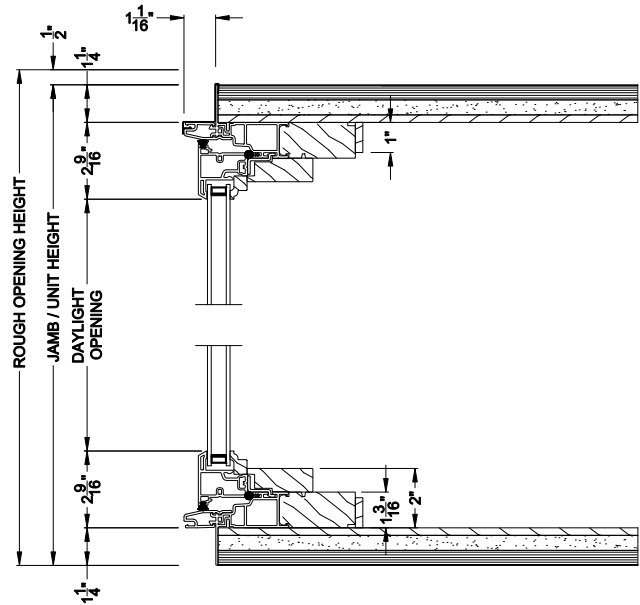

Weather Shield®

Aspire Series™

Casement Windows

CROSS SECTION DETAILS

ASPIRE CASEMENT 30° A-BAY (7205)
Vertical Section - Operator Flanker

ASPIRE CASEMENT 30° A-BAY (7205)
Vertical Section - Picture Center

ASPIRE CASEMENT 30° A-BAY (7205)
Horizontal Section - Standard Jamb

Note: All dimensions are approximate. Weather Shield reserves the right to change specifications without notice.

Weather Shield®

Aspire Series™

Casement Windows

CROSS SECTION DETAILS

ASPIRE CASEMENT 30° A-BAY (7205)
Vertical Section - Operator Flanker

ASPIRE CASEMENT 30° A-BAY (7205)
Vertical Section - Picture Center

ASPIRE CASEMENT 30° A-BAY (7205)
Horizontal Section - Retrofit Jamb

Note: All dimensions are approximate. Weather Shield reserves the right to change specifications without notice.