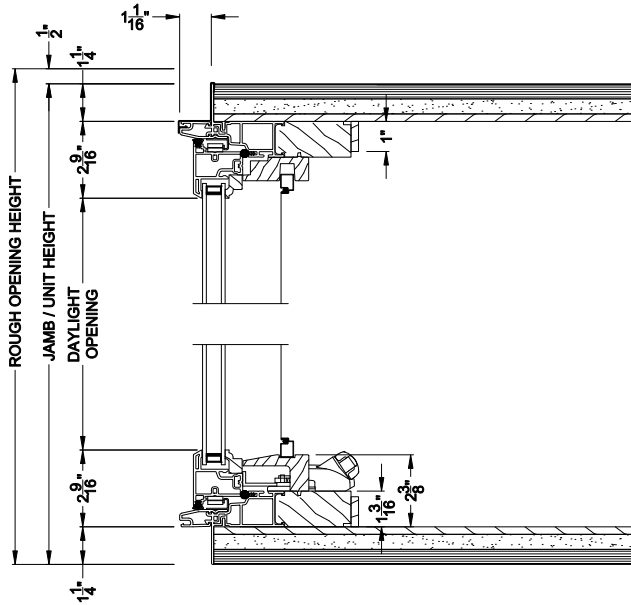

Weather Shield®

Aspire Series™

Casement Windows

CROSS SECTION DETAILS

ASPIRE CASEMENT 30° A-BAY (7205)
Vertical Section - Operator Flanker

ASPIRE CASEMENT 30° A-BAY (7205)
Vertical Section - Picture Center

ASPIRE CASEMENT 30° A-BAY (7205)
Horizontal Section - Standard Jamb

Note: All dimensions are approximate. Weather Shield reserves the right to change specifications without notice.

Weather Shield®

Aspire Series™

Casement Windows

CROSS SECTION DETAILS

ASPIRE CASEMENT 30° A-BAY (7205)
Vertical Section - Operator Flanker

ASPIRE CASEMENT 30° A-BAY (7205)
Vertical Section - Picture Center

ASPIRE CASEMENT 30° A-BAY (7205)
Horizontal Section - Retrofit Jamb

Note: All dimensions are approximate. Weather Shield reserves the right to change specifications without notice.