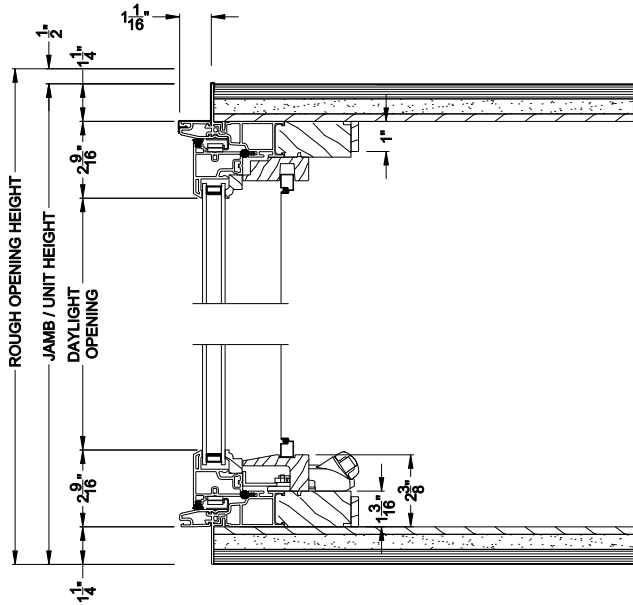

Weather Shield®

Aspire Series™

Casement Windows

CROSS SECTION DETAILS

ASPIRE CASEMENT 30° A-BAY (7205)
Vertical Section - Operator Flanker

ASPIRE CASEMENT 30° A-BAY (7205)
Vertical Section - Picture Center

ASPIRE CASEMENT 30° A-BAY (7205)
Horizontal Section - Standard Jamb

Note: All dimensions are approximate. Weather Shield reserves the right to change specifications without notice.

Weather Shield®

Aspire Series™

Casement Windows

CROSS SECTION DETAILS

ASPIRE CASEMENT 30° A-BAY (7205)
Vertical Section - Operator Flanker

ASPIRE CASEMENT 30° A-BAY (7205)
Vertical Section - Picture Center

ASPIRE CASEMENT 30° A-BAY (7205)
Horizontal Section - Retrofit Jamb

Note: All dimensions are approximate. Weather Shield reserves the right to change specifications without notice.